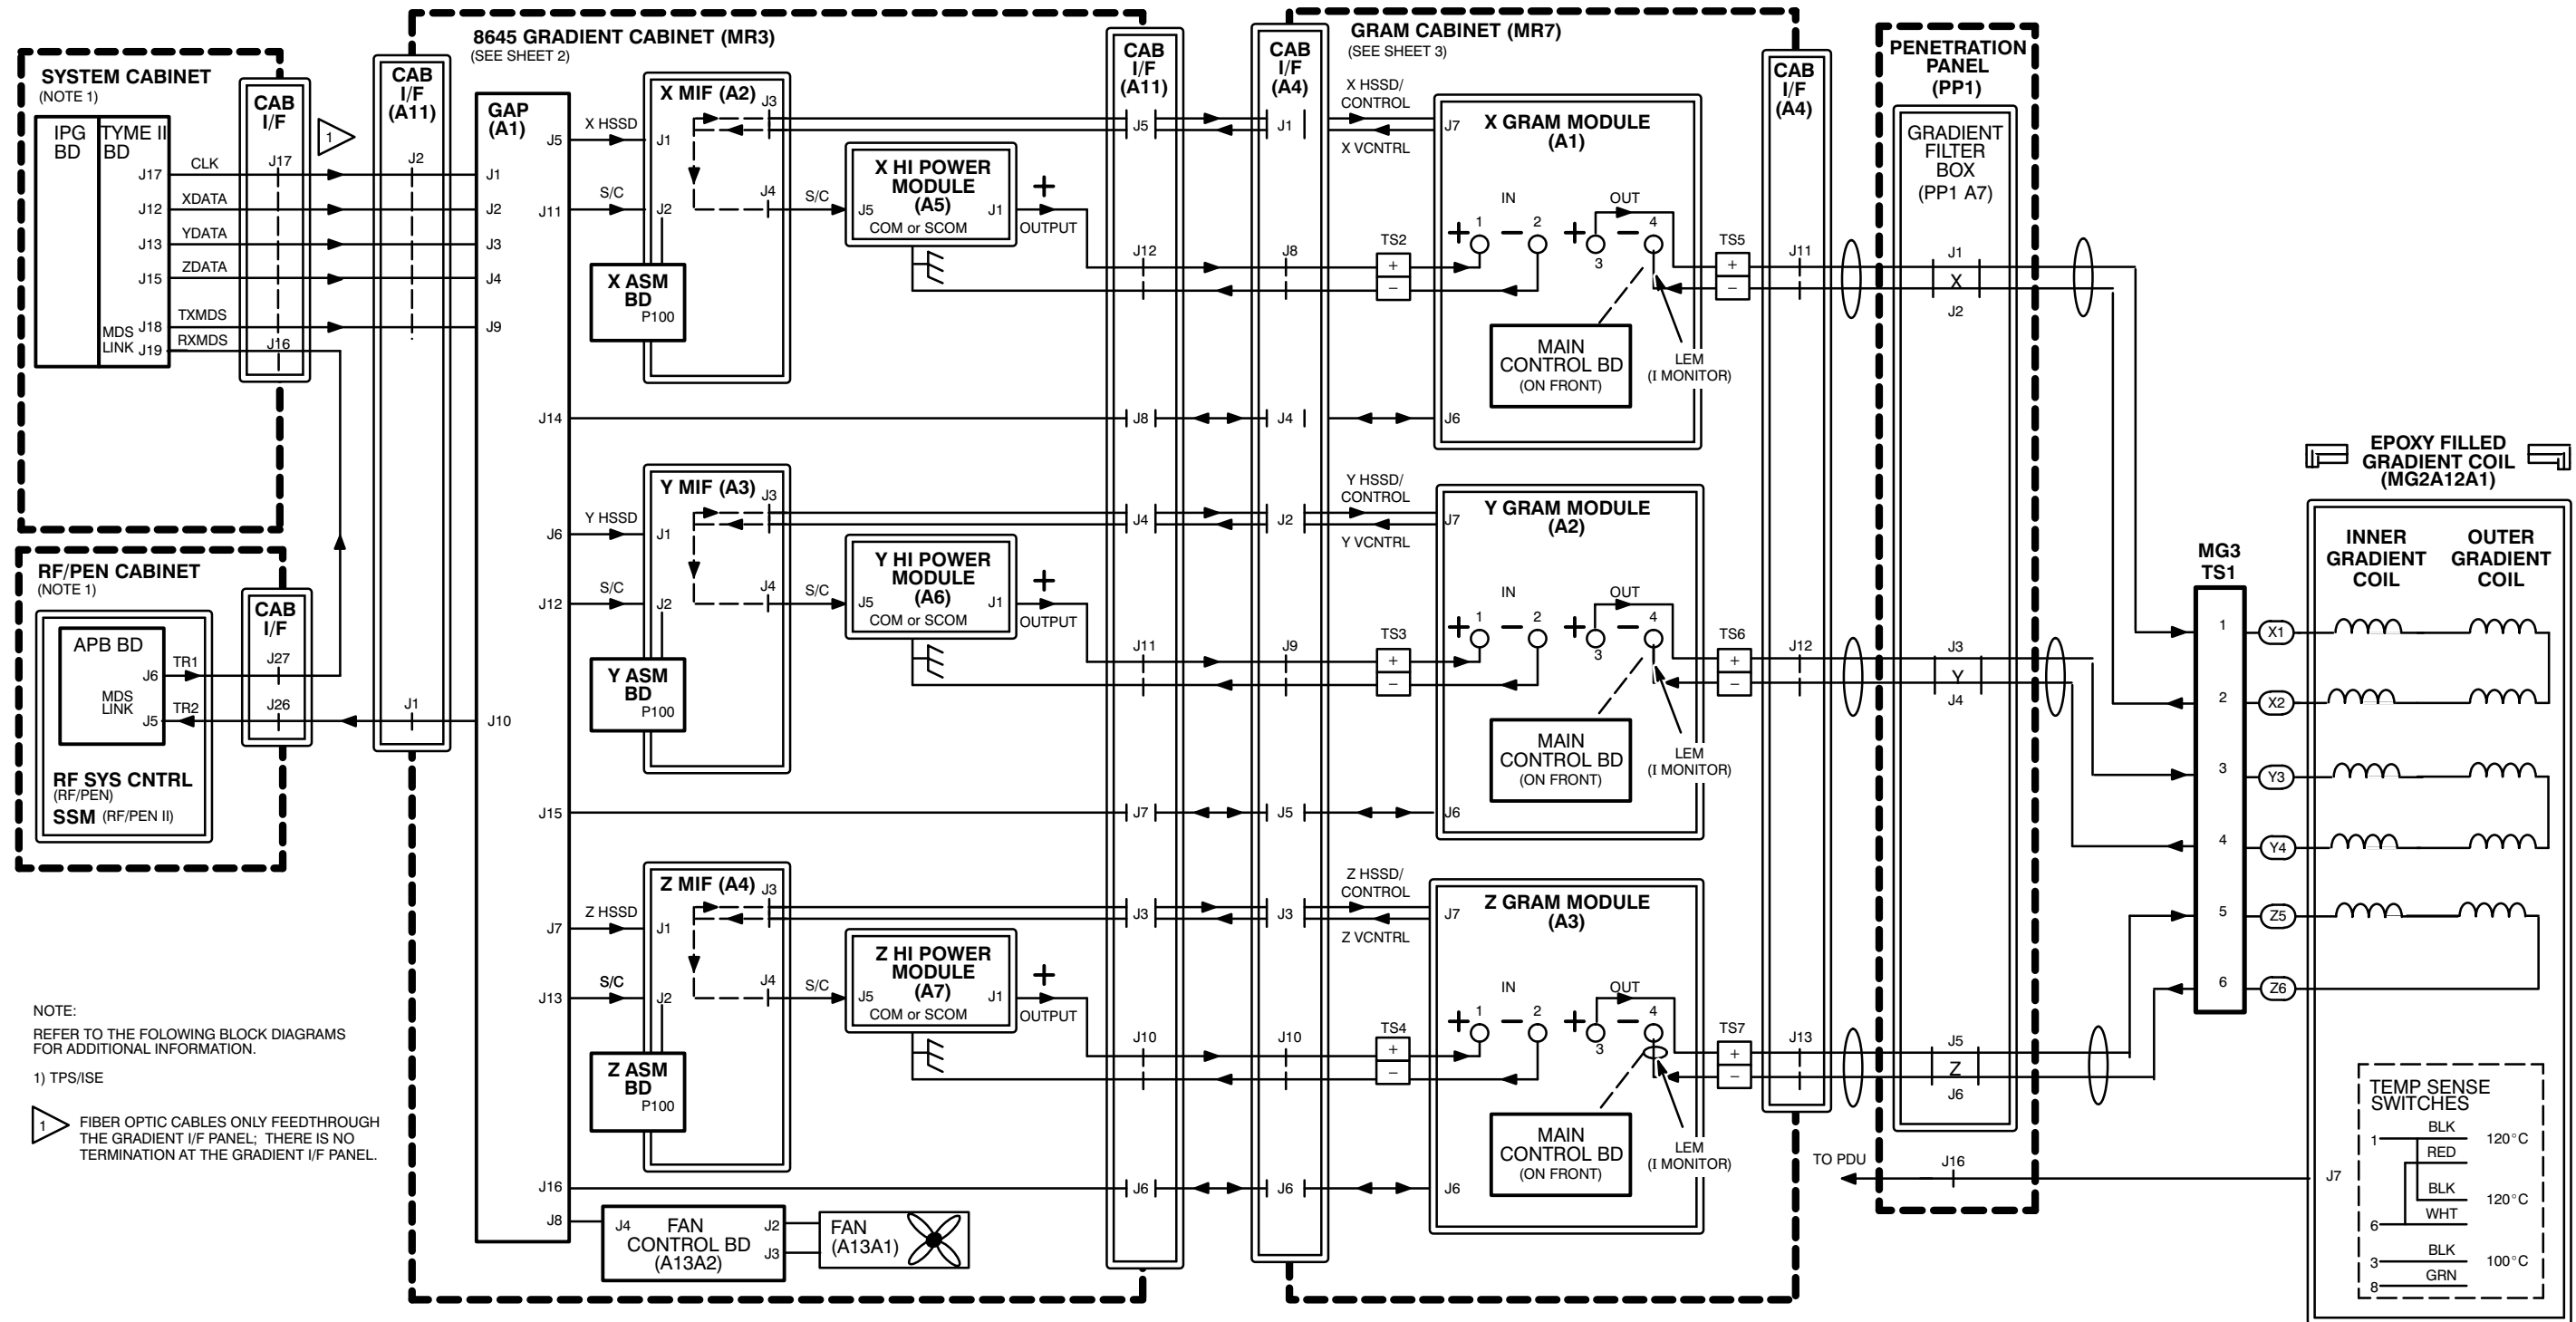

**SIGNA (8.X) – BASE
8645 GRADIENT DRIVER SUBSYSTEM
(OVERVIEW)**

SHEET 1A OF 3

SIGNA (8.X) – HISPEED
8645 GRADIENT DRIVER SUBSYSTEM
(OVERVIEW)
 SHEET 1B OF 3

**SIGNA (8.X) – ECHOSPEED
8645 GRADIENT DRIVER SUBSYSTEM
(OVERVIEW)**

SHEET 1C OF 3

SIGNA (8.X) – BASE/HISPEED/ECHOSPEED
8645 GRADIENT DRIVER SUBSYSTEM
 (8645 GRADIENT AMPLIFIER CABINET)
 SHEET 2 OF 3

NOTE:
 SECOND 8645 POWER MODULE PRESENT ON EACH AXIS ONLY FOR SIGNA ECHOSPEED.

**SIGNA (8.X) – HISPEED/ECHOSPEED
8645 GRADIENT DRIVER SUBSYSTEM
(GRAM CABINET)**

SHEET 3 OF 3