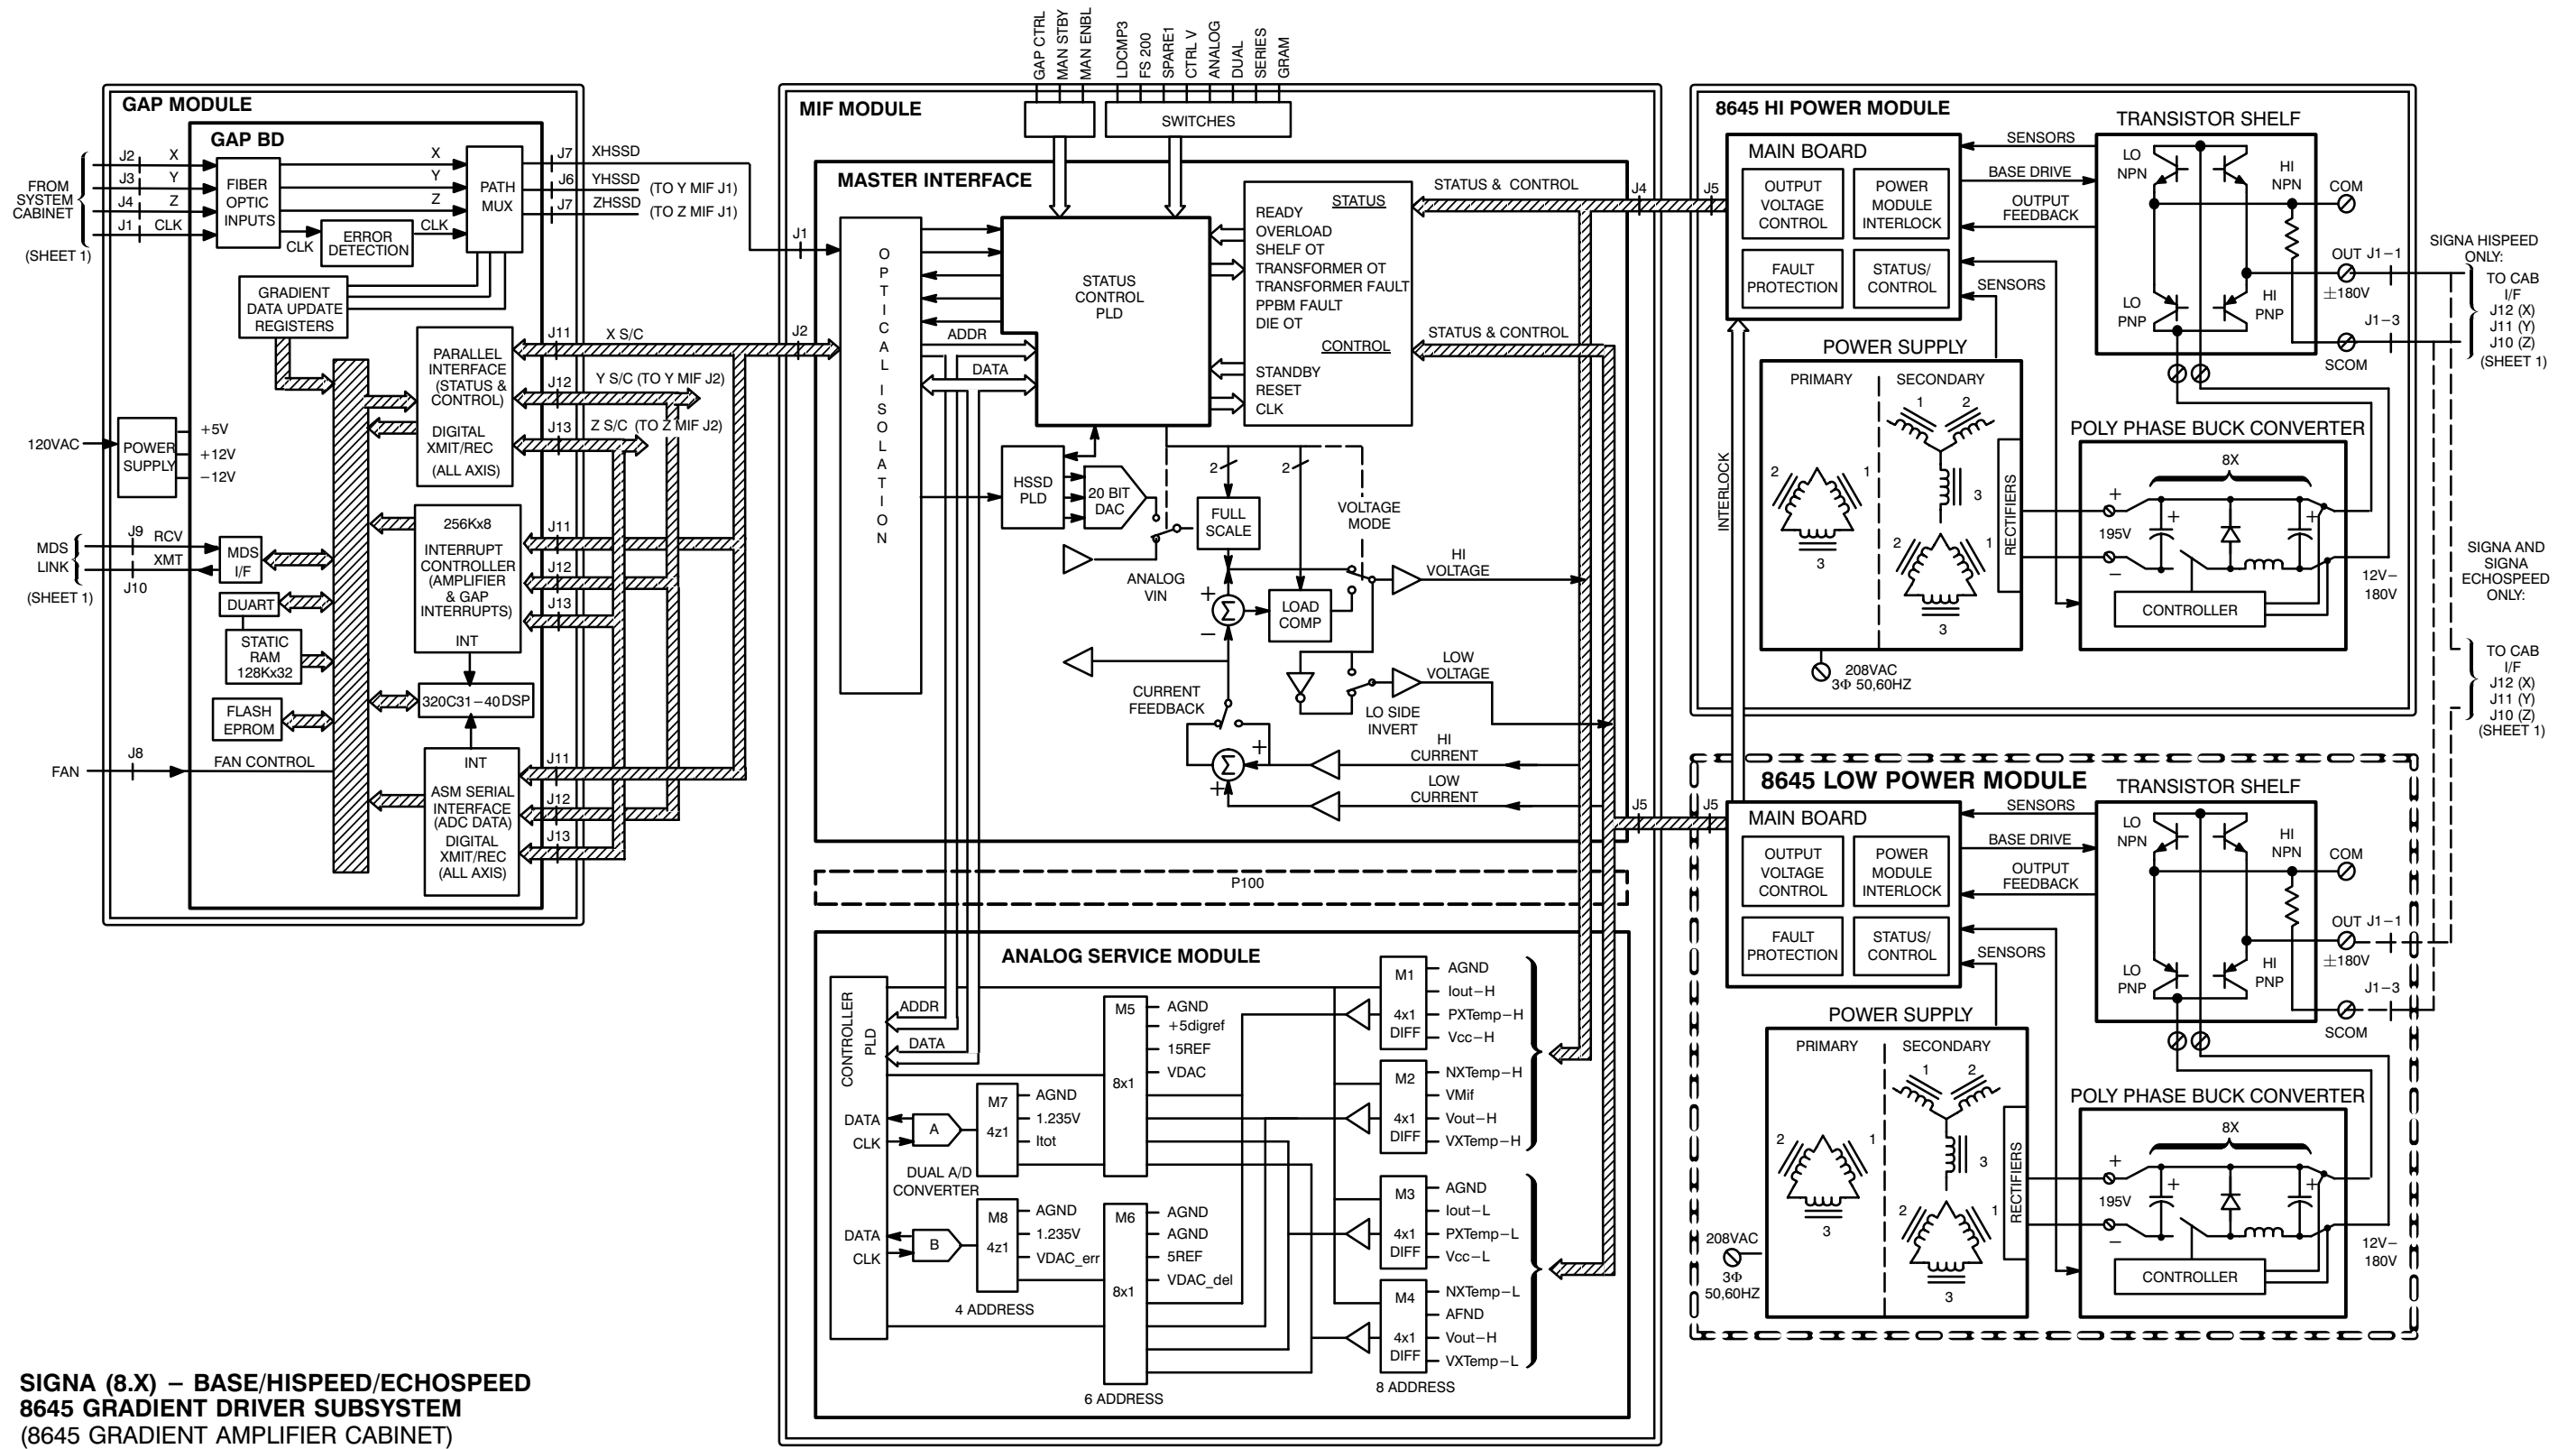

**SIGNA (8.X) – BASE
8645 GRADIENT DRIVER SUBSYSTEM
(OVERVIEW)**

SHEET 1A OF 3

SIGNA (8.X) – HISPEED
8645 GRADIENT DRIVER SUBSYSTEM
(OVERVIEW)
 SHEET 1B OF 3

**SIGNA (8.X) – ECHOSPEED
8645 GRADIENT DRIVER SUBSYSTEM
(OVERVIEW)**

SHEET 1C OF 3

SIGNA (8.X) – BASE/HISPEED/ECHOSPEED
8645 GRADIENT DRIVER SUBSYSTEM
 (8645 GRADIENT AMPLIFIER CABINET)
 SHEET 2 OF 3

NOTE:
 SECOND 8645 POWER MODULE PRESENT ON EACH AXIS ONLY FOR SIGNA ECHOSPEED.

**SIGNA (8.X) – HISPEED/ECHOSPEED
8645 GRADIENT DRIVER SUBSYSTEM
(GRAM CABINET)**

SHEET 3 OF 3