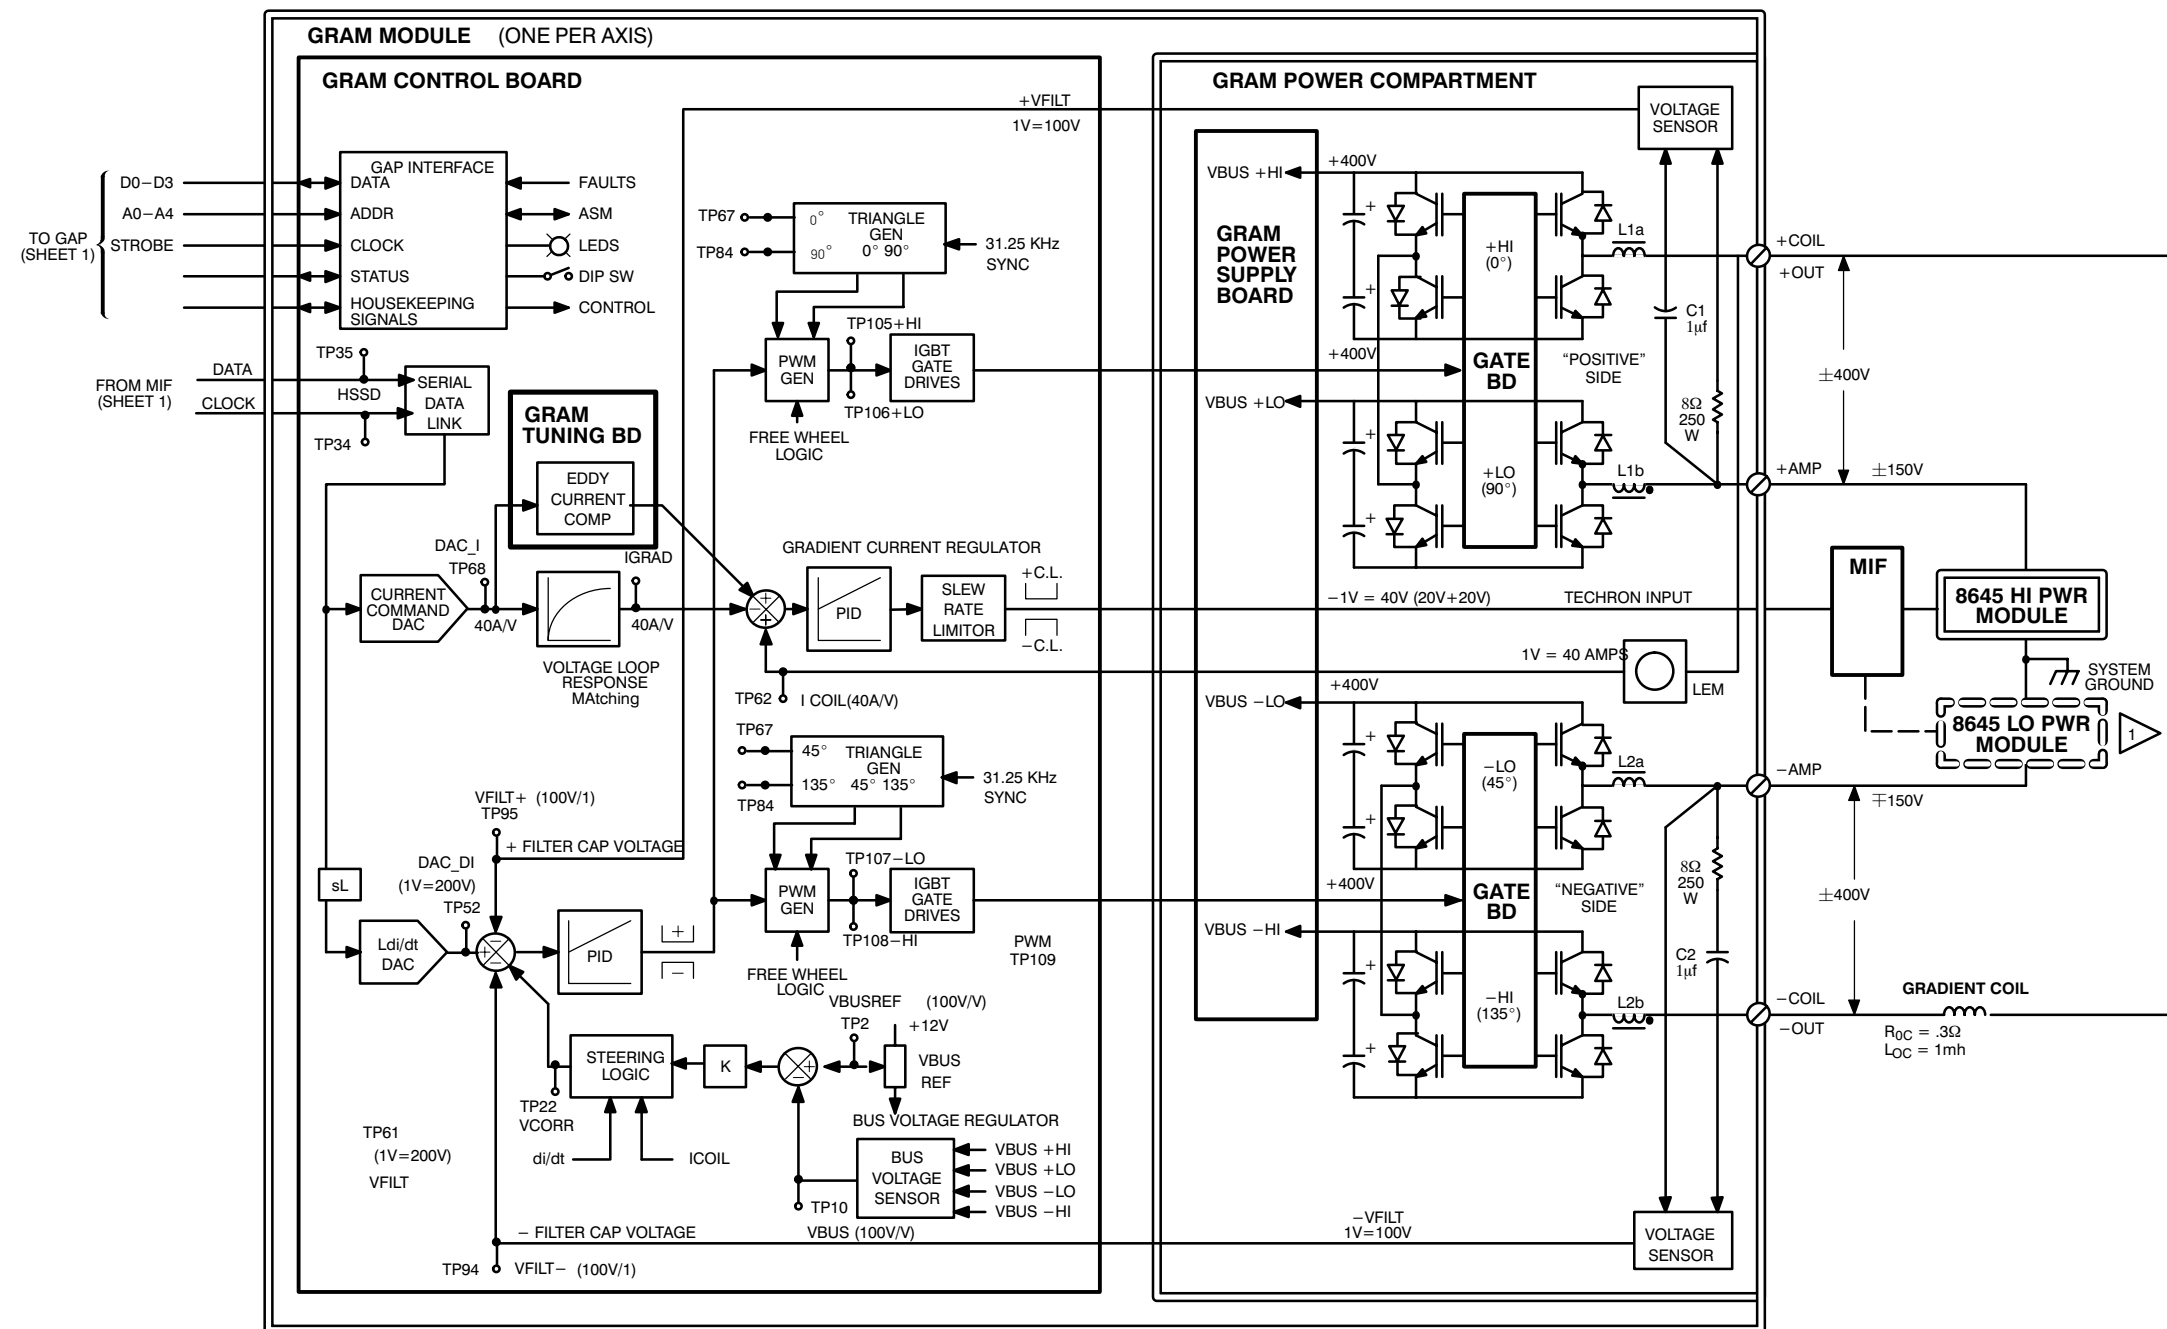

**SIGNA (8.X) – BASE
8645 GRADIENT DRIVER SUBSYSTEM
(OVERVIEW)**

SHEET 1A OF 3

SIGNA (8.X) – HISPEED
8645 GRADIENT DRIVER SUBSYSTEM
(OVERVIEW)
 SHEET 1B OF 3

**SIGNA (8.X) – ECHOSPEED
8645 GRADIENT DRIVER SUBSYSTEM
(OVERVIEW)**

SHEET 1C OF 3

SIGNA (8.X) – BASE/HISPEED/ECHOSPEED
8645 GRADIENT DRIVER SUBSYSTEM
 (8645 GRADIENT AMPLIFIER CABINET)
 SHEET 2 OF 3

NOTE:
 SECOND 8645 POWER MODULE PRESENT ON EACH AXIS ONLY FOR SIGNA ECHOSPEED.

**SIGNA (8.X) – HISPEED/ECHOSPEED
8645 GRADIENT DRIVER SUBSYSTEM
(GRAM CABINET)**

SHEET 3 OF 3