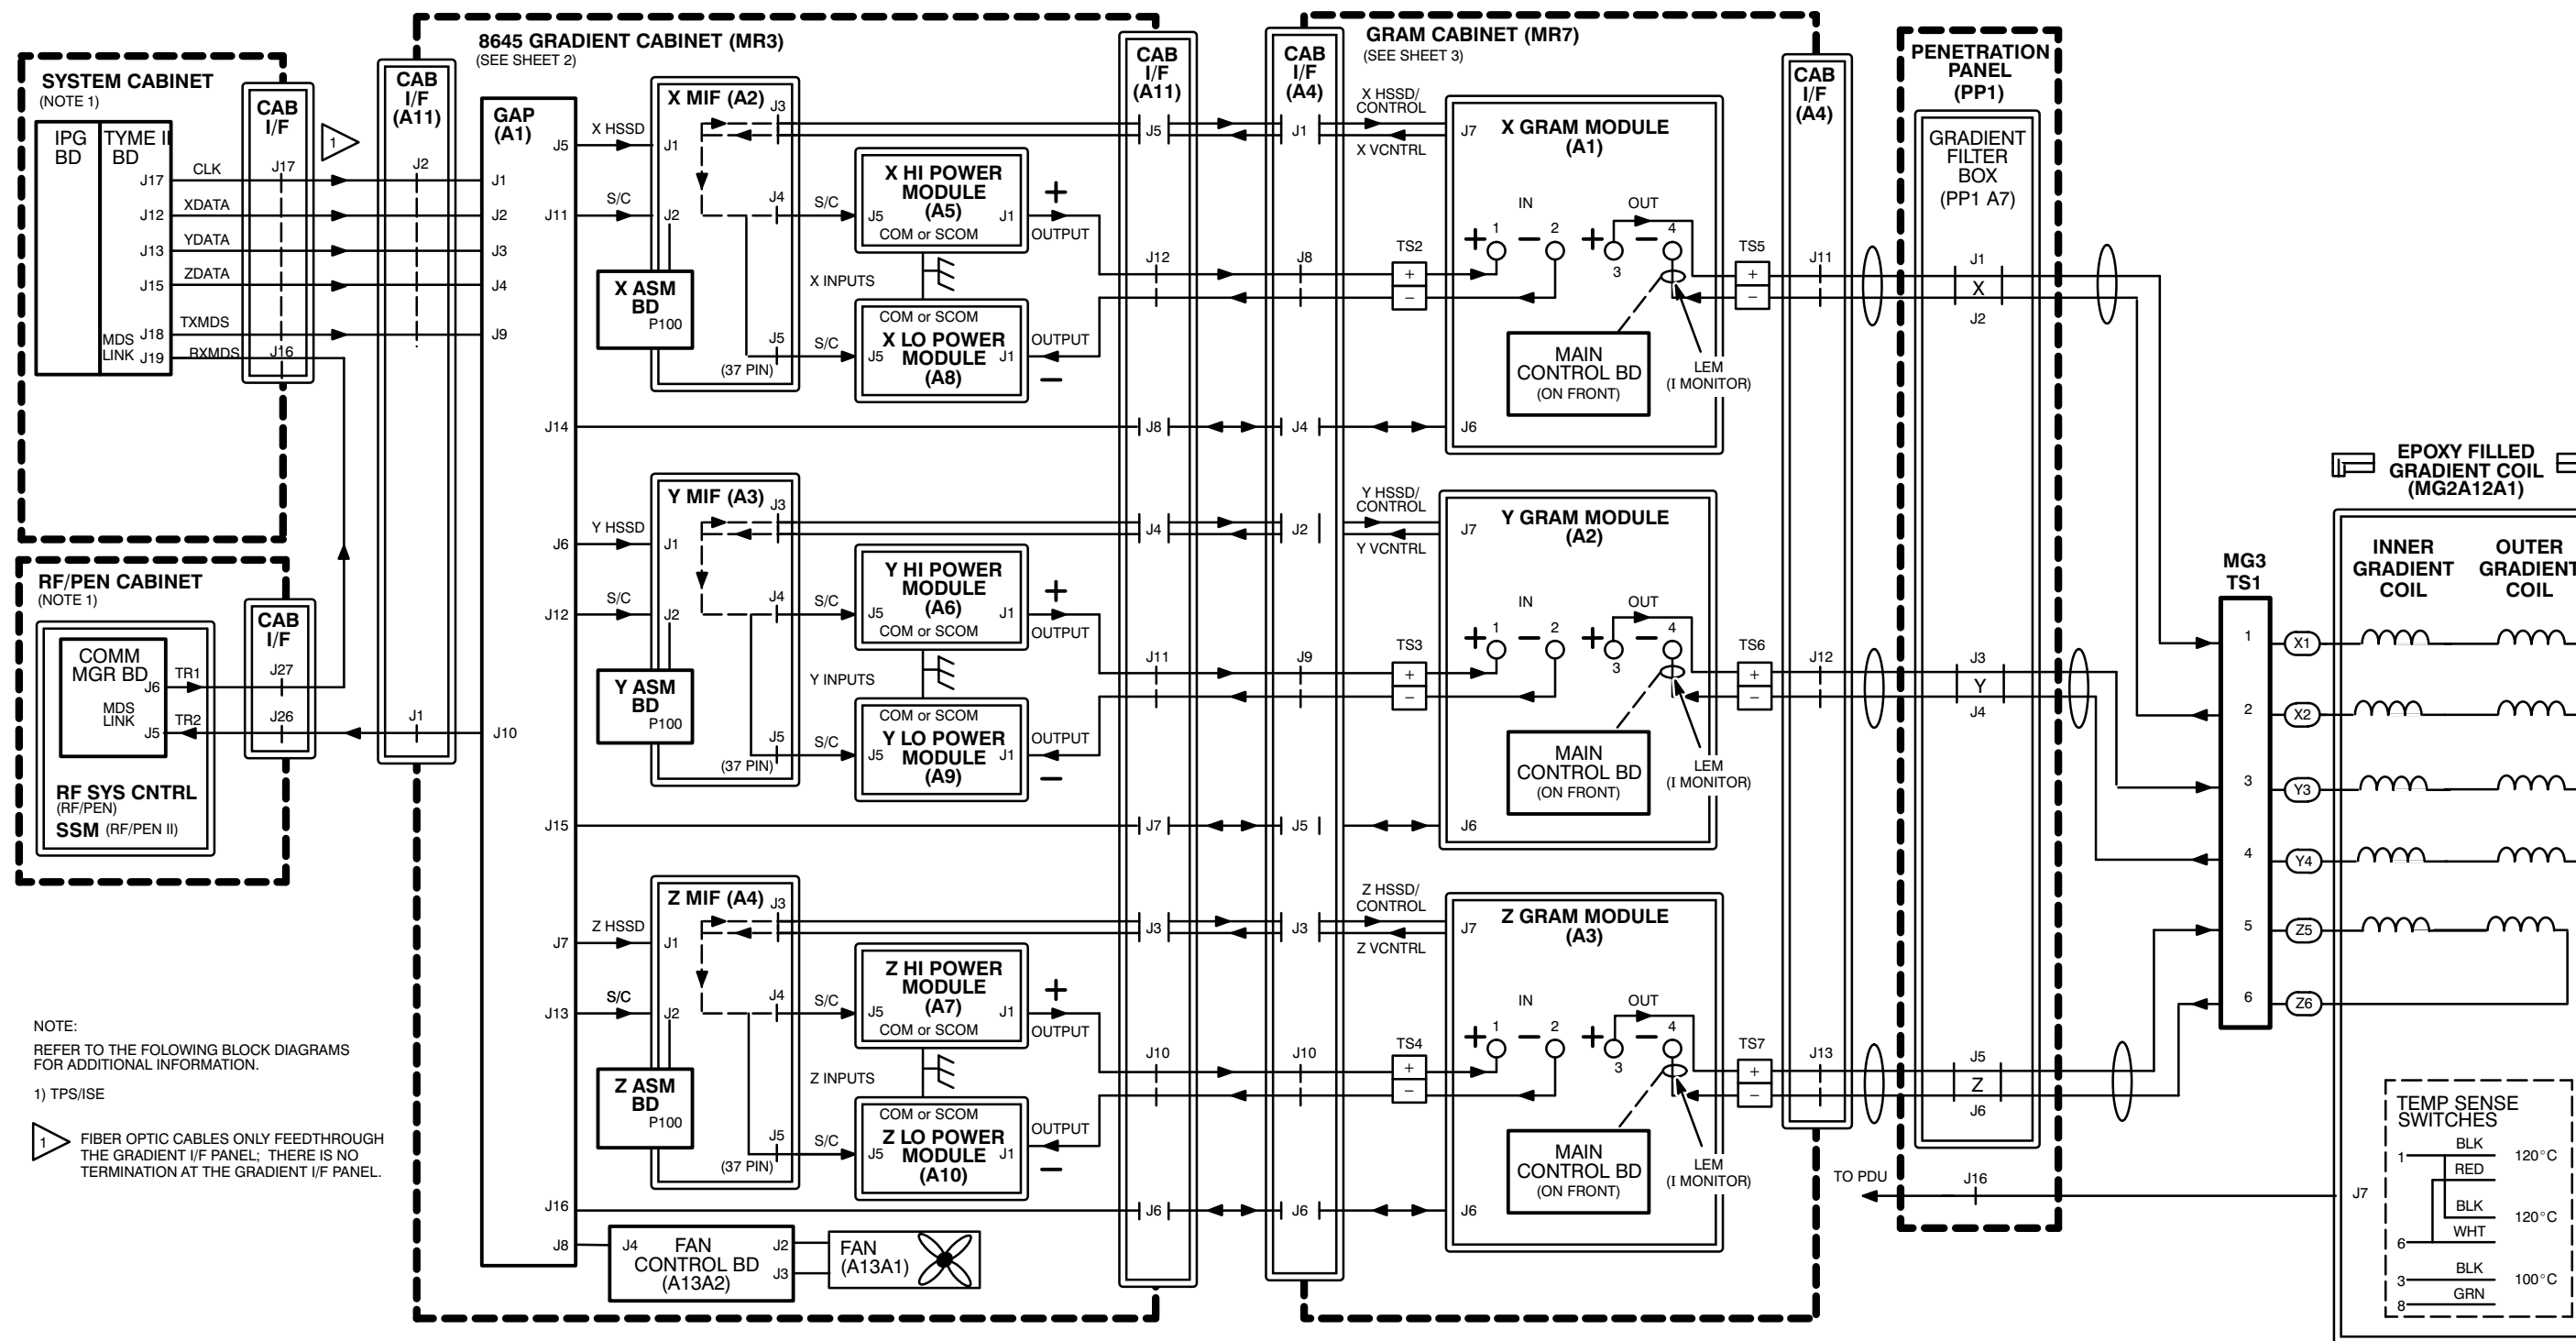

**SIGNA (8.X) – BASE
8645 GRADIENT DRIVER SUBSYSTEM
(OVERVIEW)**

SHEET 1A OF 3

SIGNA (8.X) – HISPEED
8645 GRADIENT DRIVER SUBSYSTEM
(OVERVIEW)
 SHEET 1B OF 3

**SIGNA (8.X) – ECHOSPEED
8645 GRADIENT DRIVER SUBSYSTEM
(OVERVIEW)**

SHEET 1C OF 3

SIGNA (8.X) – BASE/HISPEED/ECHOSPEED
8645 GRADIENT DRIVER SUBSYSTEM
 (8645 GRADIENT AMPLIFIER CABINET)
 SHEET 2 OF 3

NOTE:
 SECOND 8645 POWER MODULE PRESENT ON EACH AXIS ONLY FOR SIGNA ECHOSPEED.

**SIGNA (8.X) – HISPEED/ECHOSPEED
8645 GRADIENT DRIVER SUBSYSTEM
(GRAM CABINET)**

SHEET 3 OF 3