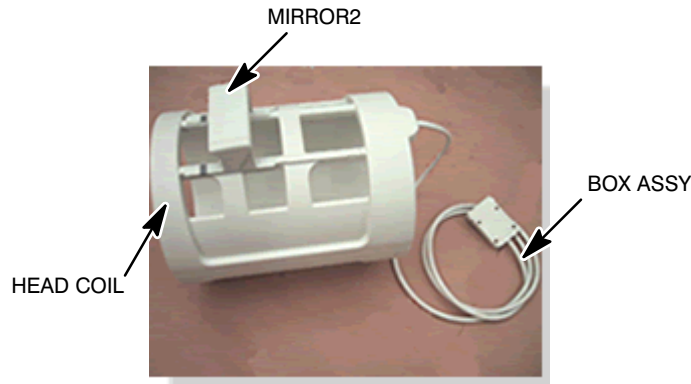

## SECTION COIL – HEAD COIL

**P9424EA HEAD COIL ASSY      2276966      REV 001**

Item	Part Number	FRU	Name	Quantity	Description (Remarks)
1	2280068	1	HEAD COIL	1	P9424EC HEAD COIL
2	2284805	1	MIRROR2	1	P9424FD MIRROR 2
3	2284794	1	HEAD REST	1	P9424ED HEAD REST ASSY
4	P9140TE	DIA	CHIN BAND	2	CHIN BAND
5	P9140TD	DIA	HEAD BAND	2	HEAD BAND
6	2198920	DIA	COIL PAD	1	P9300UU COIL PAD
7	2198833	DIA	HEAD CUSHION2	1	P9360JP HEAD CUSHION 2

Item	Part Number	FRU	Name	Quantity	Description (Remarks)
107	U0201AC	2	CLAMP	4	CLAMP
202	2284523	1	BOX ASSY	1	P9424ET HEAD BOX ASSY

**P9424ED HEAD REST ASSY      2284794      REV 002**

Item	Part Number	FRU	Name	Quantity	Description (Remarks)
33	U0092AA	1	SCREW	2	SCREW