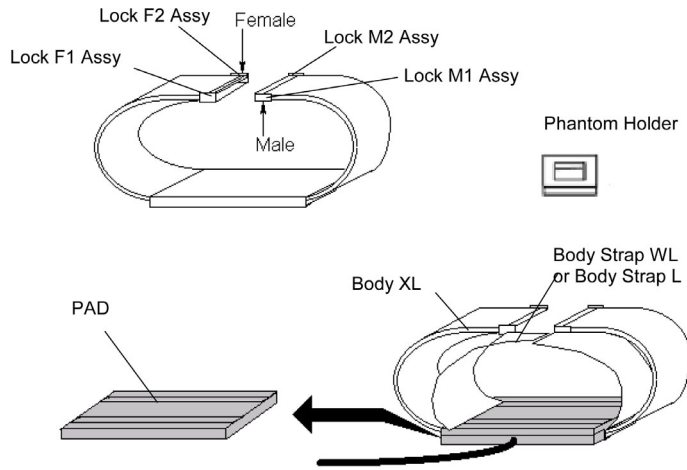

REV 1

SECTION COIL – BODY XL COIL

P9424TA BODY XL COIL ASSY 2361024 REV 1

Item	Part Number	FRU	Name	Quantity	Description (Remarks)
■ 1	2360905-2	1	BODY COIL	1	P9424TB BODY XL W/BOX
2	2174976	2	STRAP	1	P9363PG BODY STRAP XLW ASSY
3	2275522	2	HOLDER	1	P9384LK BODY FLEX PHANTOM HOLDER
4	2148175	1	LOCK	0	P9364LQ LOCK M1 ASSY
5	2148176	1	LOCK	0	P9364LR LOCK M2 ASSY
6	2169786-2	1	LOCK	0	P9364NB LOCK F1 ASSY
7	2169787-2	1	LOCK	0	P9364NC LOCK F2 ASSY
■ 9	2361096	2	XL PAD	0	P9424TG XL PAD