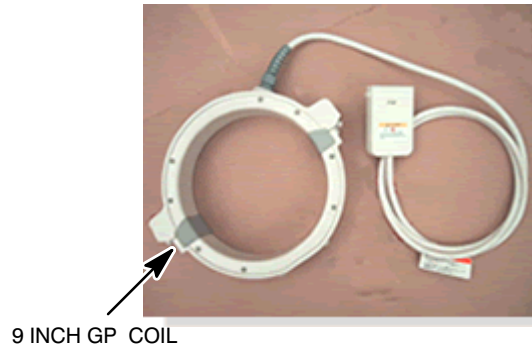

## SECTION COIL – 9INCH GP COIL

**P9424LA 9 INCH GP ASSY      2269507-2      REV 000**

Item	Part Number	FRU	Name	Quantity	Description (Remarks)
1	2269510-2	1	9' GP Coil Dom	1	P9424LC 9 INCH GP COIL FOR JAPAN
6	2210268	1	9inch ITEM2	1	P9364RR 9INCH GP SV ITEM2
7	2198505	2	Coil Holder	1	P9369QA COIL HOLDER
8	2197185	DIA	PAD	1	P9369PN W-PAD-2
9	2198911	DIA	HEAD STRAP	2	P9369QW HEAD STRAP
10	2198912	DIA	CUSHION	1	P9369QX HEAD CUP CUSHION

**P9424LB 9 INCH GP ASSY      2269508-2      REV 000**

Item	Part Number	FRU	Name	Quantity	Description (Remarks)
1	2269512-2	1	9' GP Coil Exp	1	P9424LD 9 INCH GP COIL FOR OUTSIDE JAPAN
6	2210268	1	9inch ITEM2	1	P9364RR 9INCH GP SV ITEM2
7	2198505	2	Coil Holder	1	P9369QA COIL HOLDER
8	2197185	DIA	PAD	1	P9369PN W-PAD-2
9	2198911	DIA	HEAD STRAP	2	P9369QW HEAD STRAP
10	2198912	DIA	CUSHION	1	P9369QX HEAD CUP CUSHION