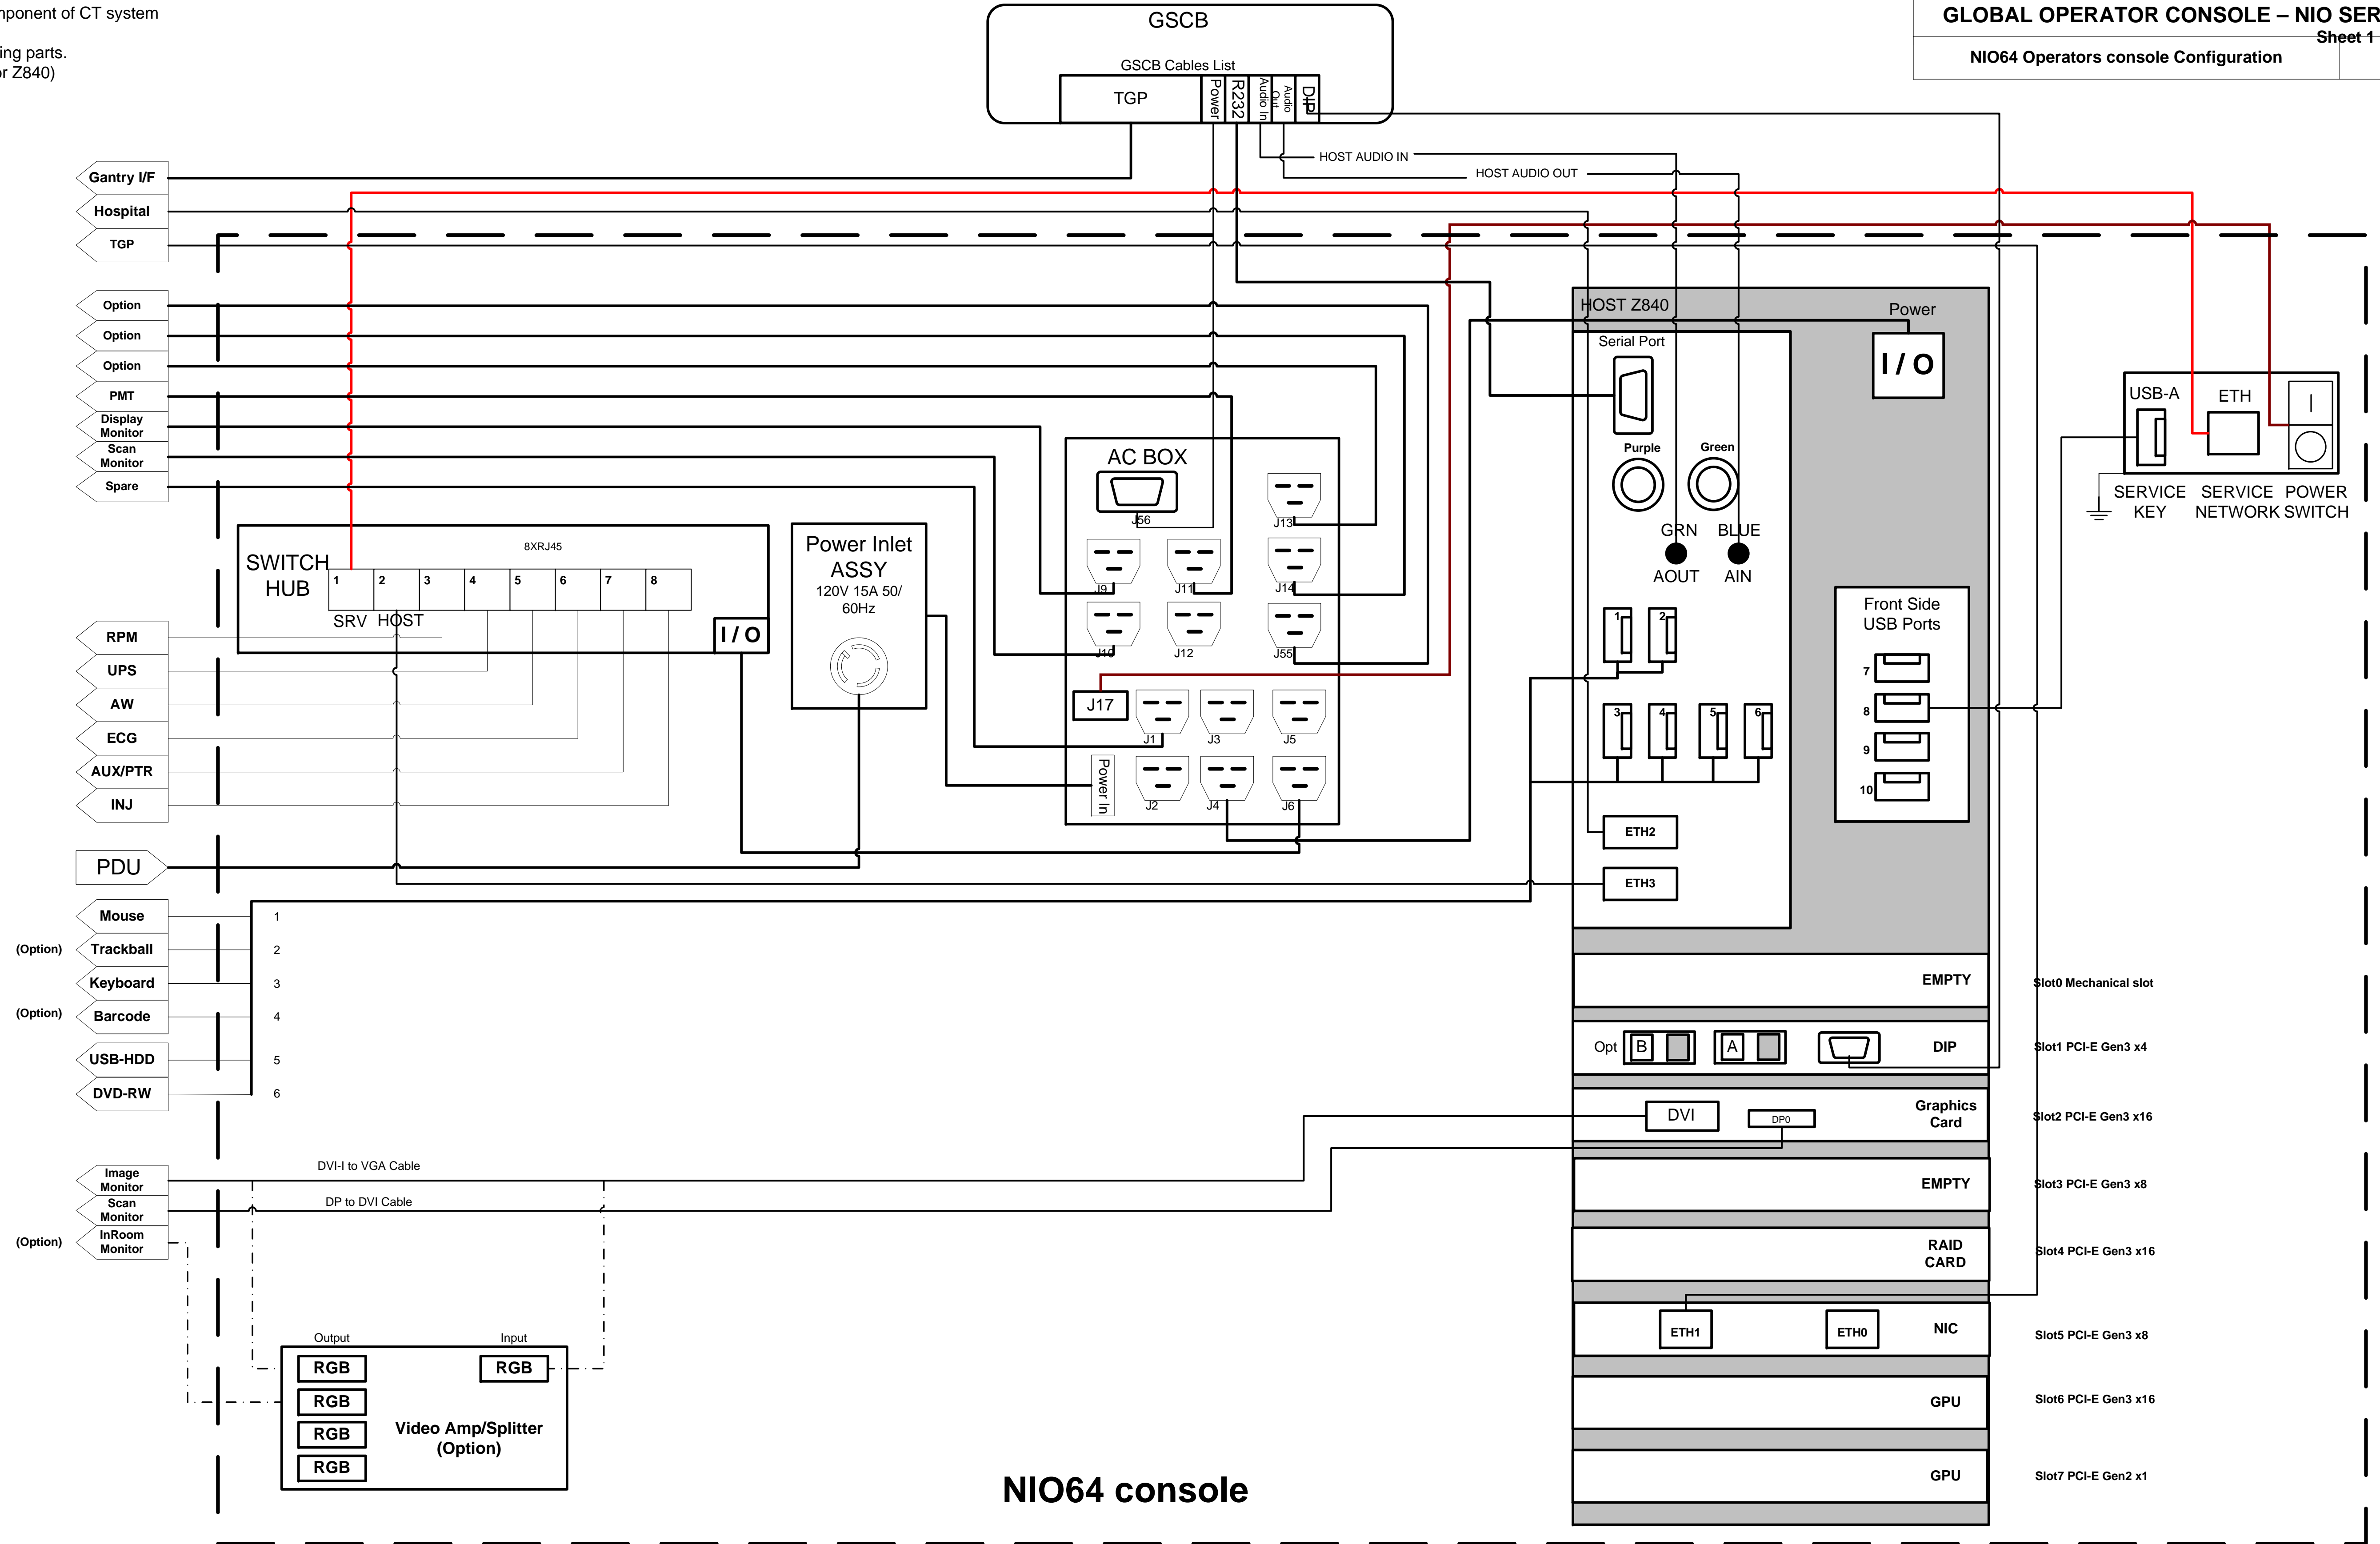

Essential attribute : This is Sub Component of CT system

This drawing is applicable for following parts.
5441626-10 (Revision 8 and later for Z840)

GLOBAL OPERATOR CONSOLE – NIO SERIES

Sheet 1 of 1

NIO64 Operators console Configuration

NIO64 console

REV 9 MADE BY	ECO 2207024 Ma Abin	DATE	DESCRIPTION	APP BY	DATE
REV 10 MADE BY	ECO 2228577 Ma Abin	DATE	DESCRIPTION	APP BY	DATE

MADE BY:	WU WENDONG
DATE:	20 DEC 2012
ELECTRONIC RELEASE PROCESS DESIGN RELEASED	

GE Healthcare China Cooperation
Beijing China

DESIGN TITLE
FIRST MADE FOR

5441626SCH

REV 10
SIZE A3
SHEET

1 OF 1