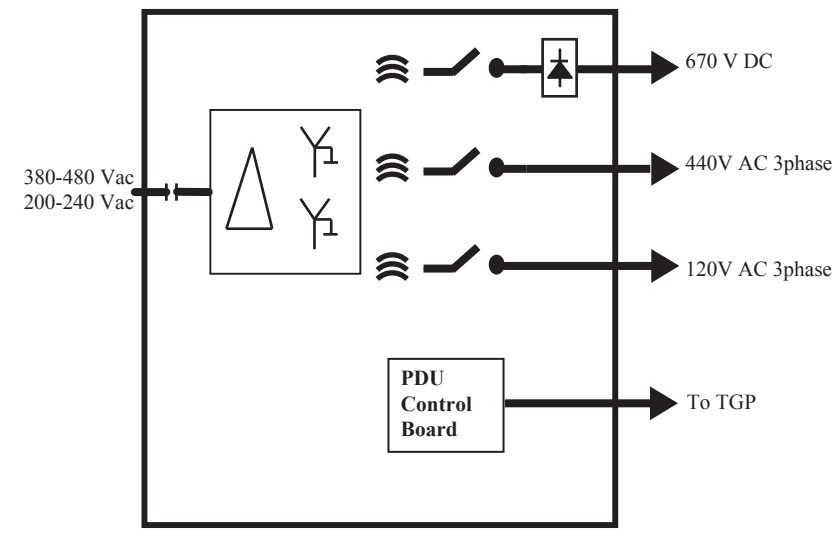

Cj Phase 3.0 / KL64_M40 System Block Diagram

GANTRY

NGPDU

GT1700V/GT2000 TABLE

Lite 1400mm TABLE