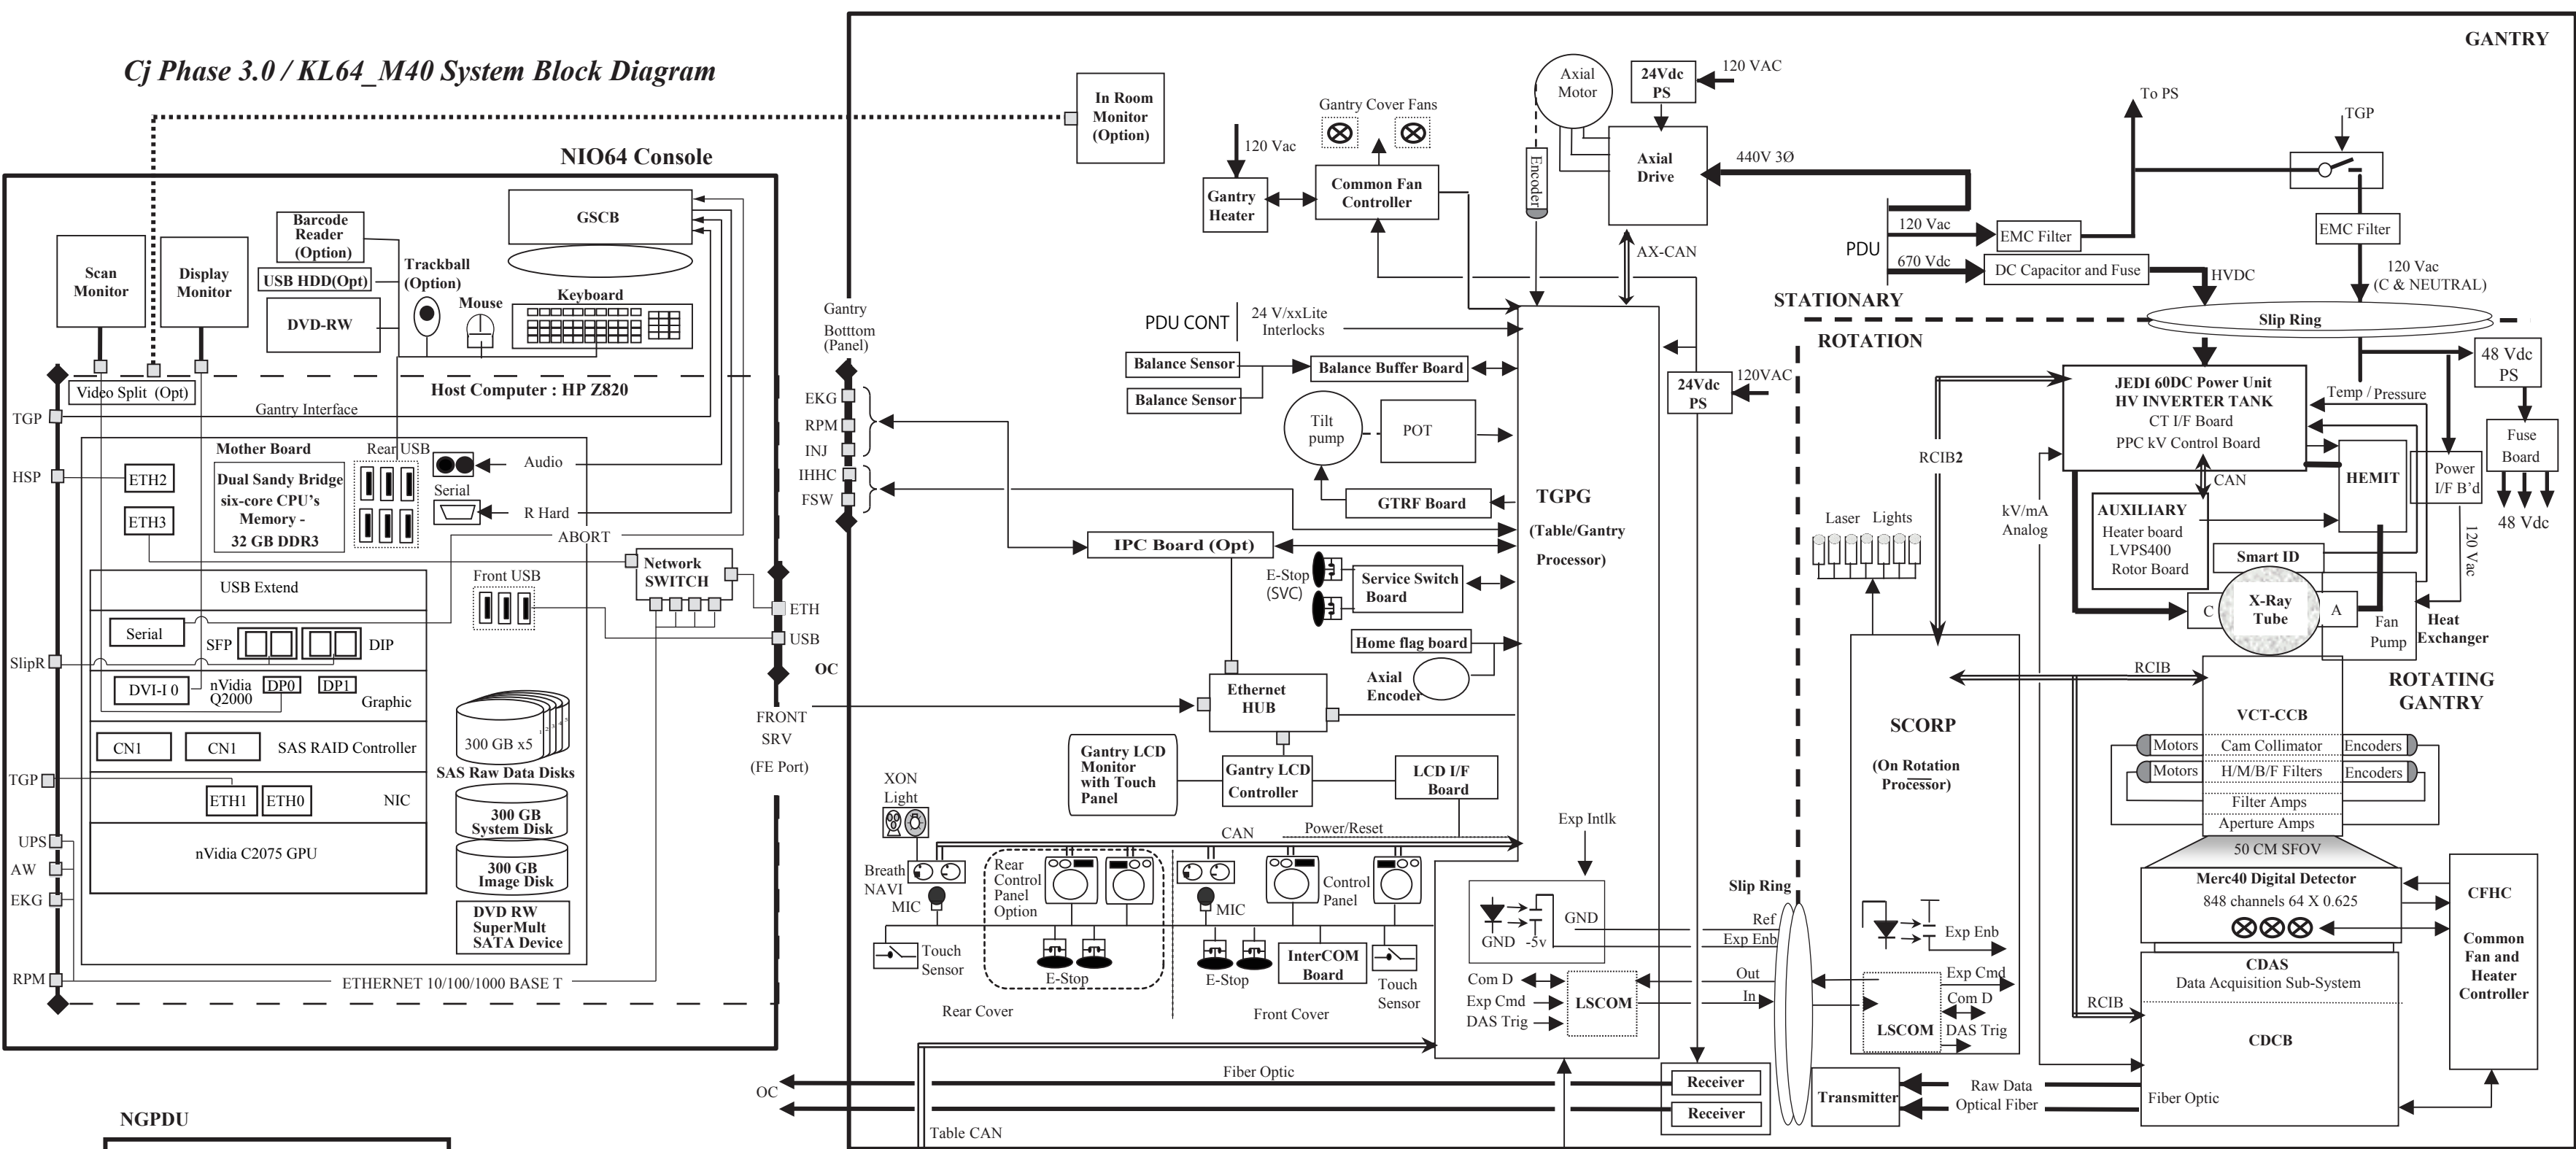

Cj Phase 3.0 / KL64_M40 System Block Diagram

GANTRY

NGPDU

GT1700V/GT2000 TABLE

Lite 1400mm TABLE