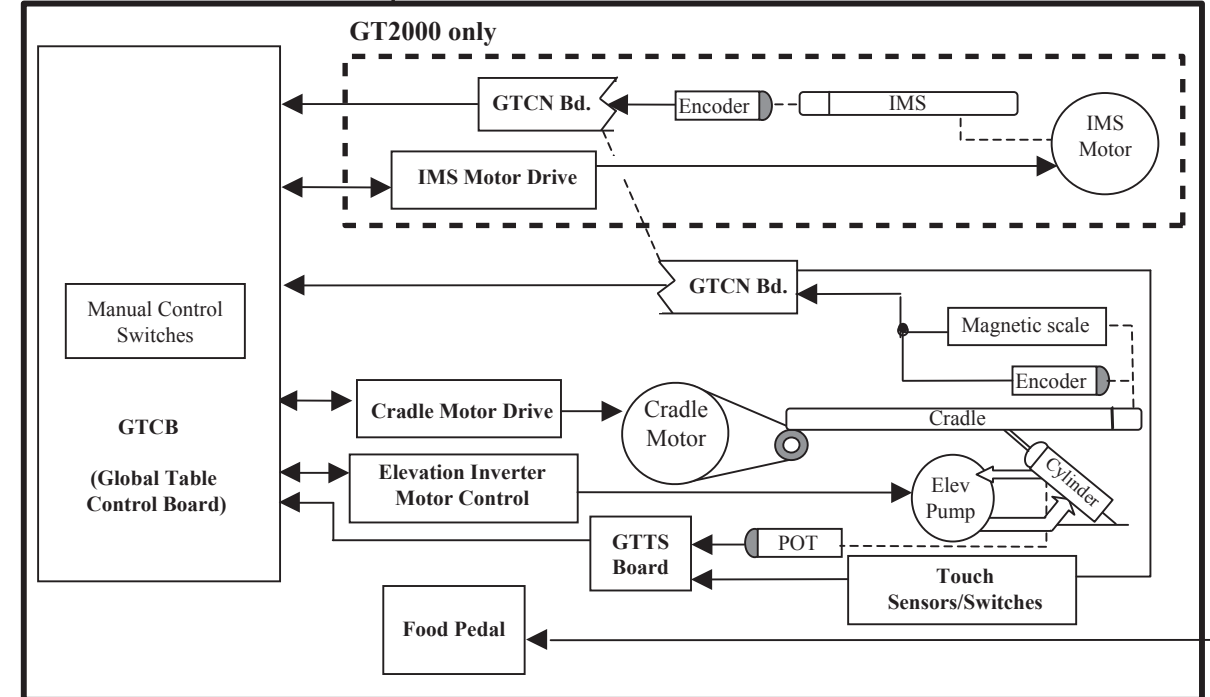

Cj Phase 3.0 / KL64_M40 System Block Diagram

GANTRY

NGPDU

GT1700V/GT2000 TABLE

Lite 1400mm TABLE