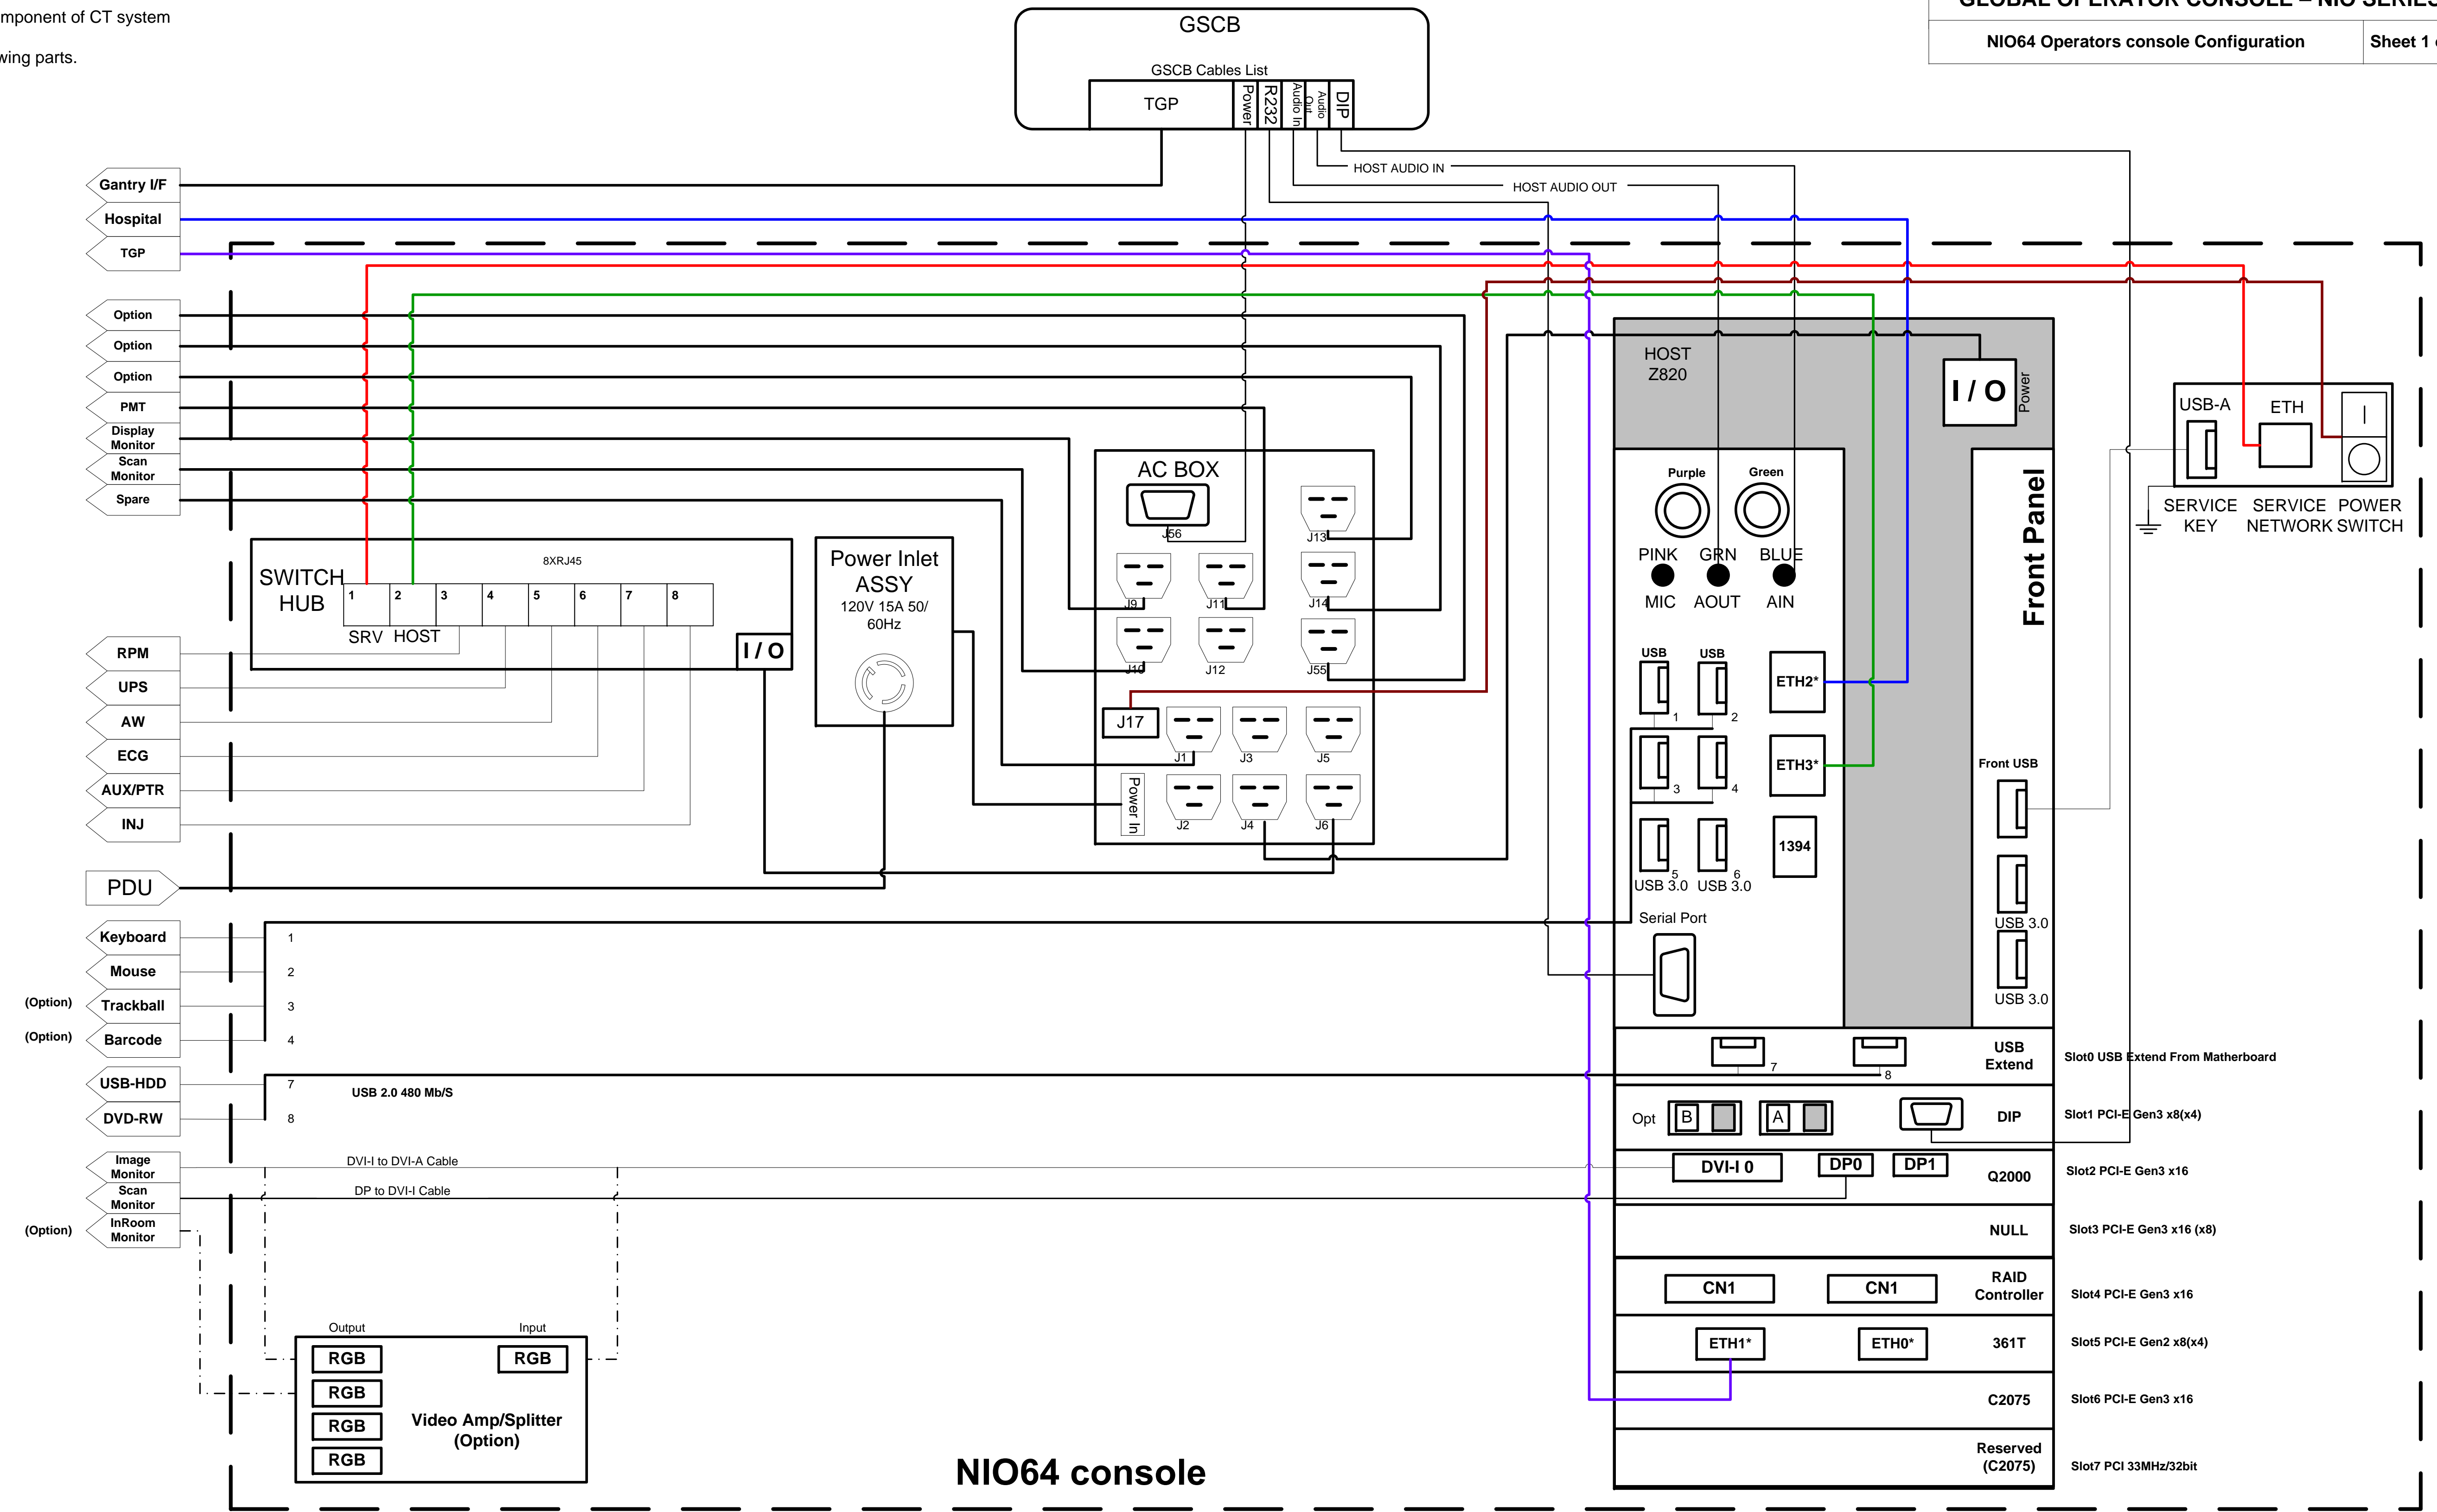

Essential attribute : This is Sub Component of CT system

This drawing is applicable for following parts.
 5441626-10
 5441626-11
 5441626-30

GLOBAL OPERATOR CONSOLE – NIO SERIES

NIO64 Operators console Configuration

Sheet 1 of 1

NIO64 console

REV 3 MADE BY	ECO 2160368 Wu Wendong	DATE	DESCRIPTION 2013-Nov-08	Add part number 5441626-11 APP BY	DATE
REV 4 MADE BY	ECO 2160974 Wu Wendong	DATE	DESCRIPTION 2013-Dec-20	Update USB port number for PMT APP BY	DATE

MADE BY:	WU WENDONG
DATE:	20 DEC 2012
ELECTRONIC RELEASE PROCESS DESIGN RELEASED	

GE Healthcare China Cooperation
Beijing China

DESIGN TITLE	NIO64 CONSOLE		
FIRST MADE FOR	KUNLUN64 PROGRAM		
5441626SCH	REV 4	SIZE A3	SHEET 1 OF 1