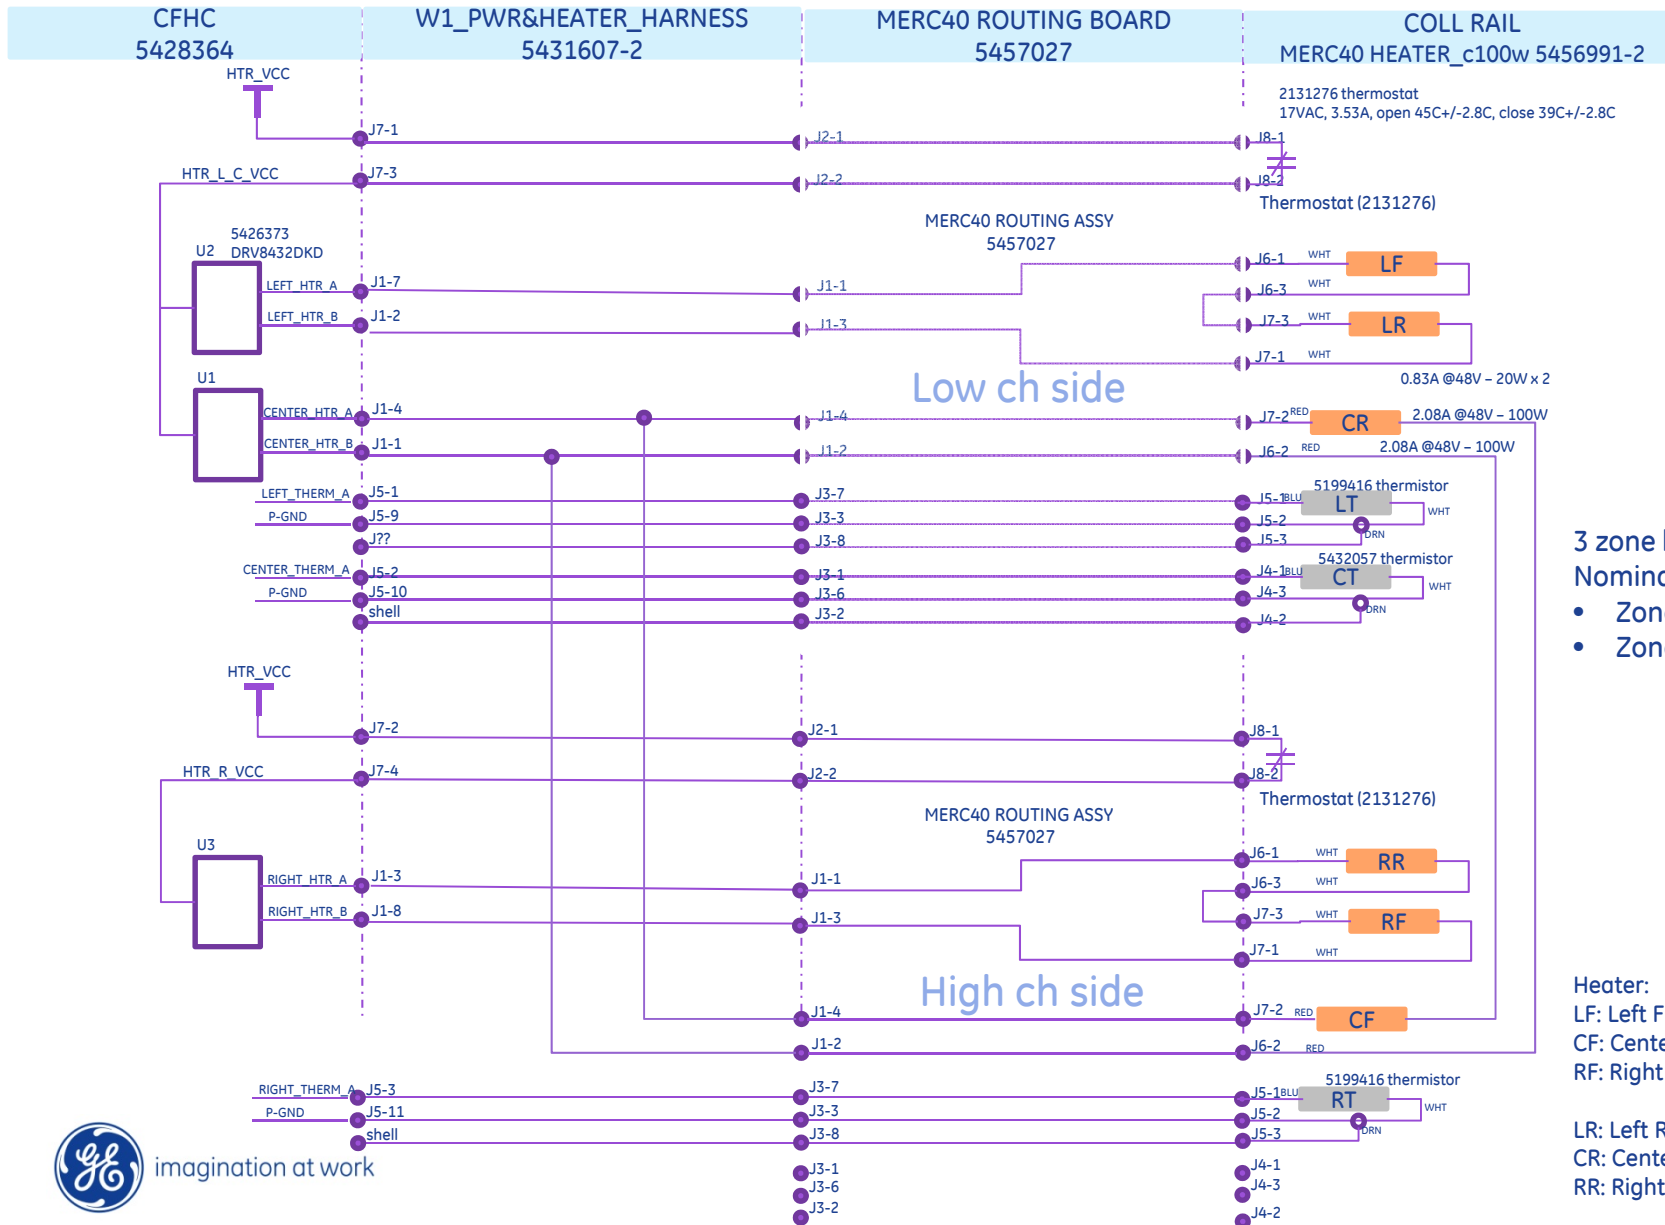

MERC40 MP3 CFHC-200w Heater connection

3 zone heater

Nominal Resistance:

- Zone 1,3 – 28.8 ohm
- Zone 2 – 23.0 ohm

Heater:

LF: Left Front (High ch, top)
 CF: Center Front (Center, top)
 RF: Right Front (Low ch, top)

LR: Left Rear (High ch, top)
 CR: Center Rear (Center, btm)
 RR: Right Rear (Low ch, btm)

Thermistor: top rail only