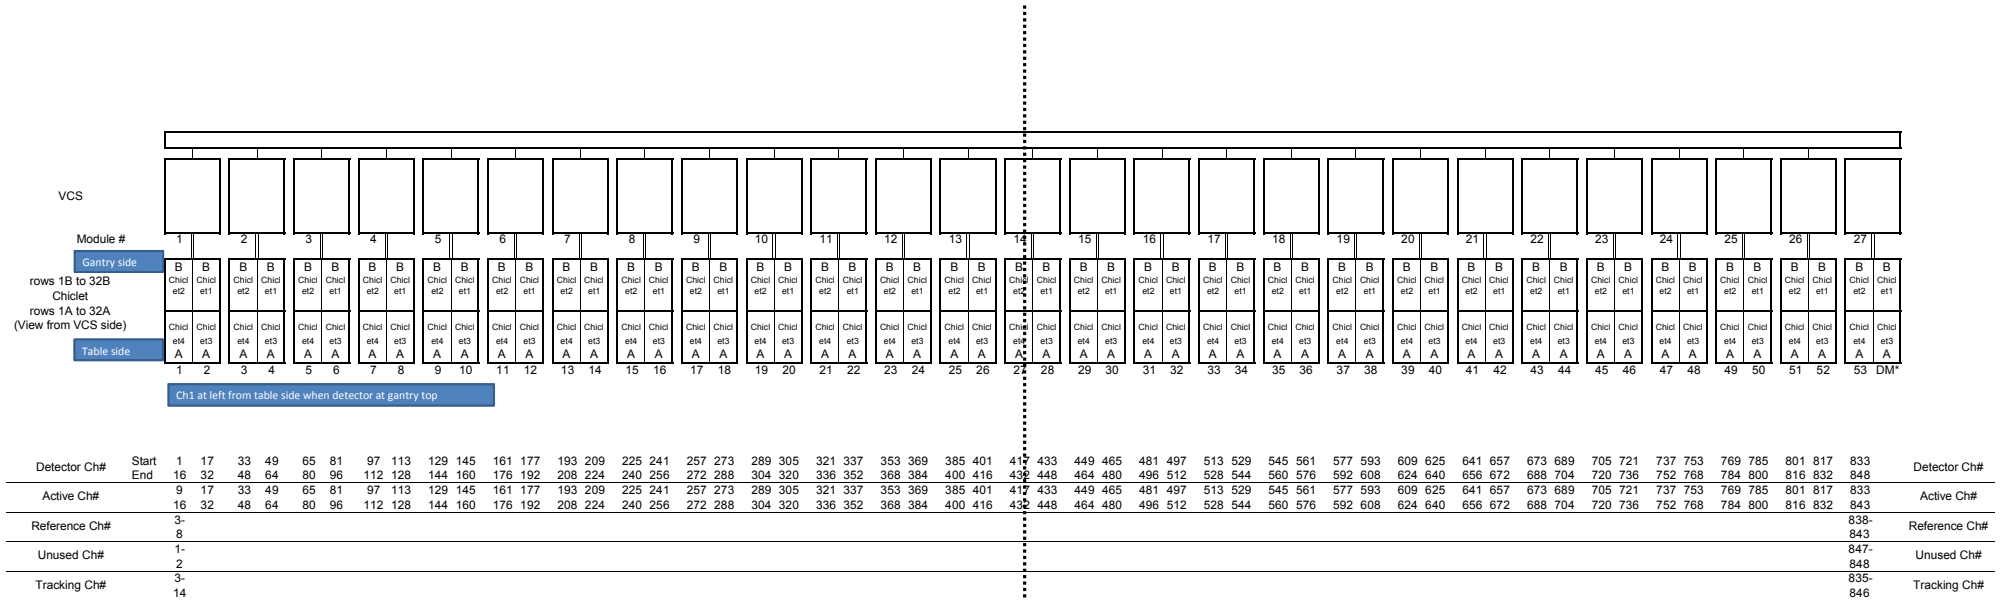

# Merc 40 DAS/Detector Channel Map

### Merc 40 DAS/Detector Channel Map