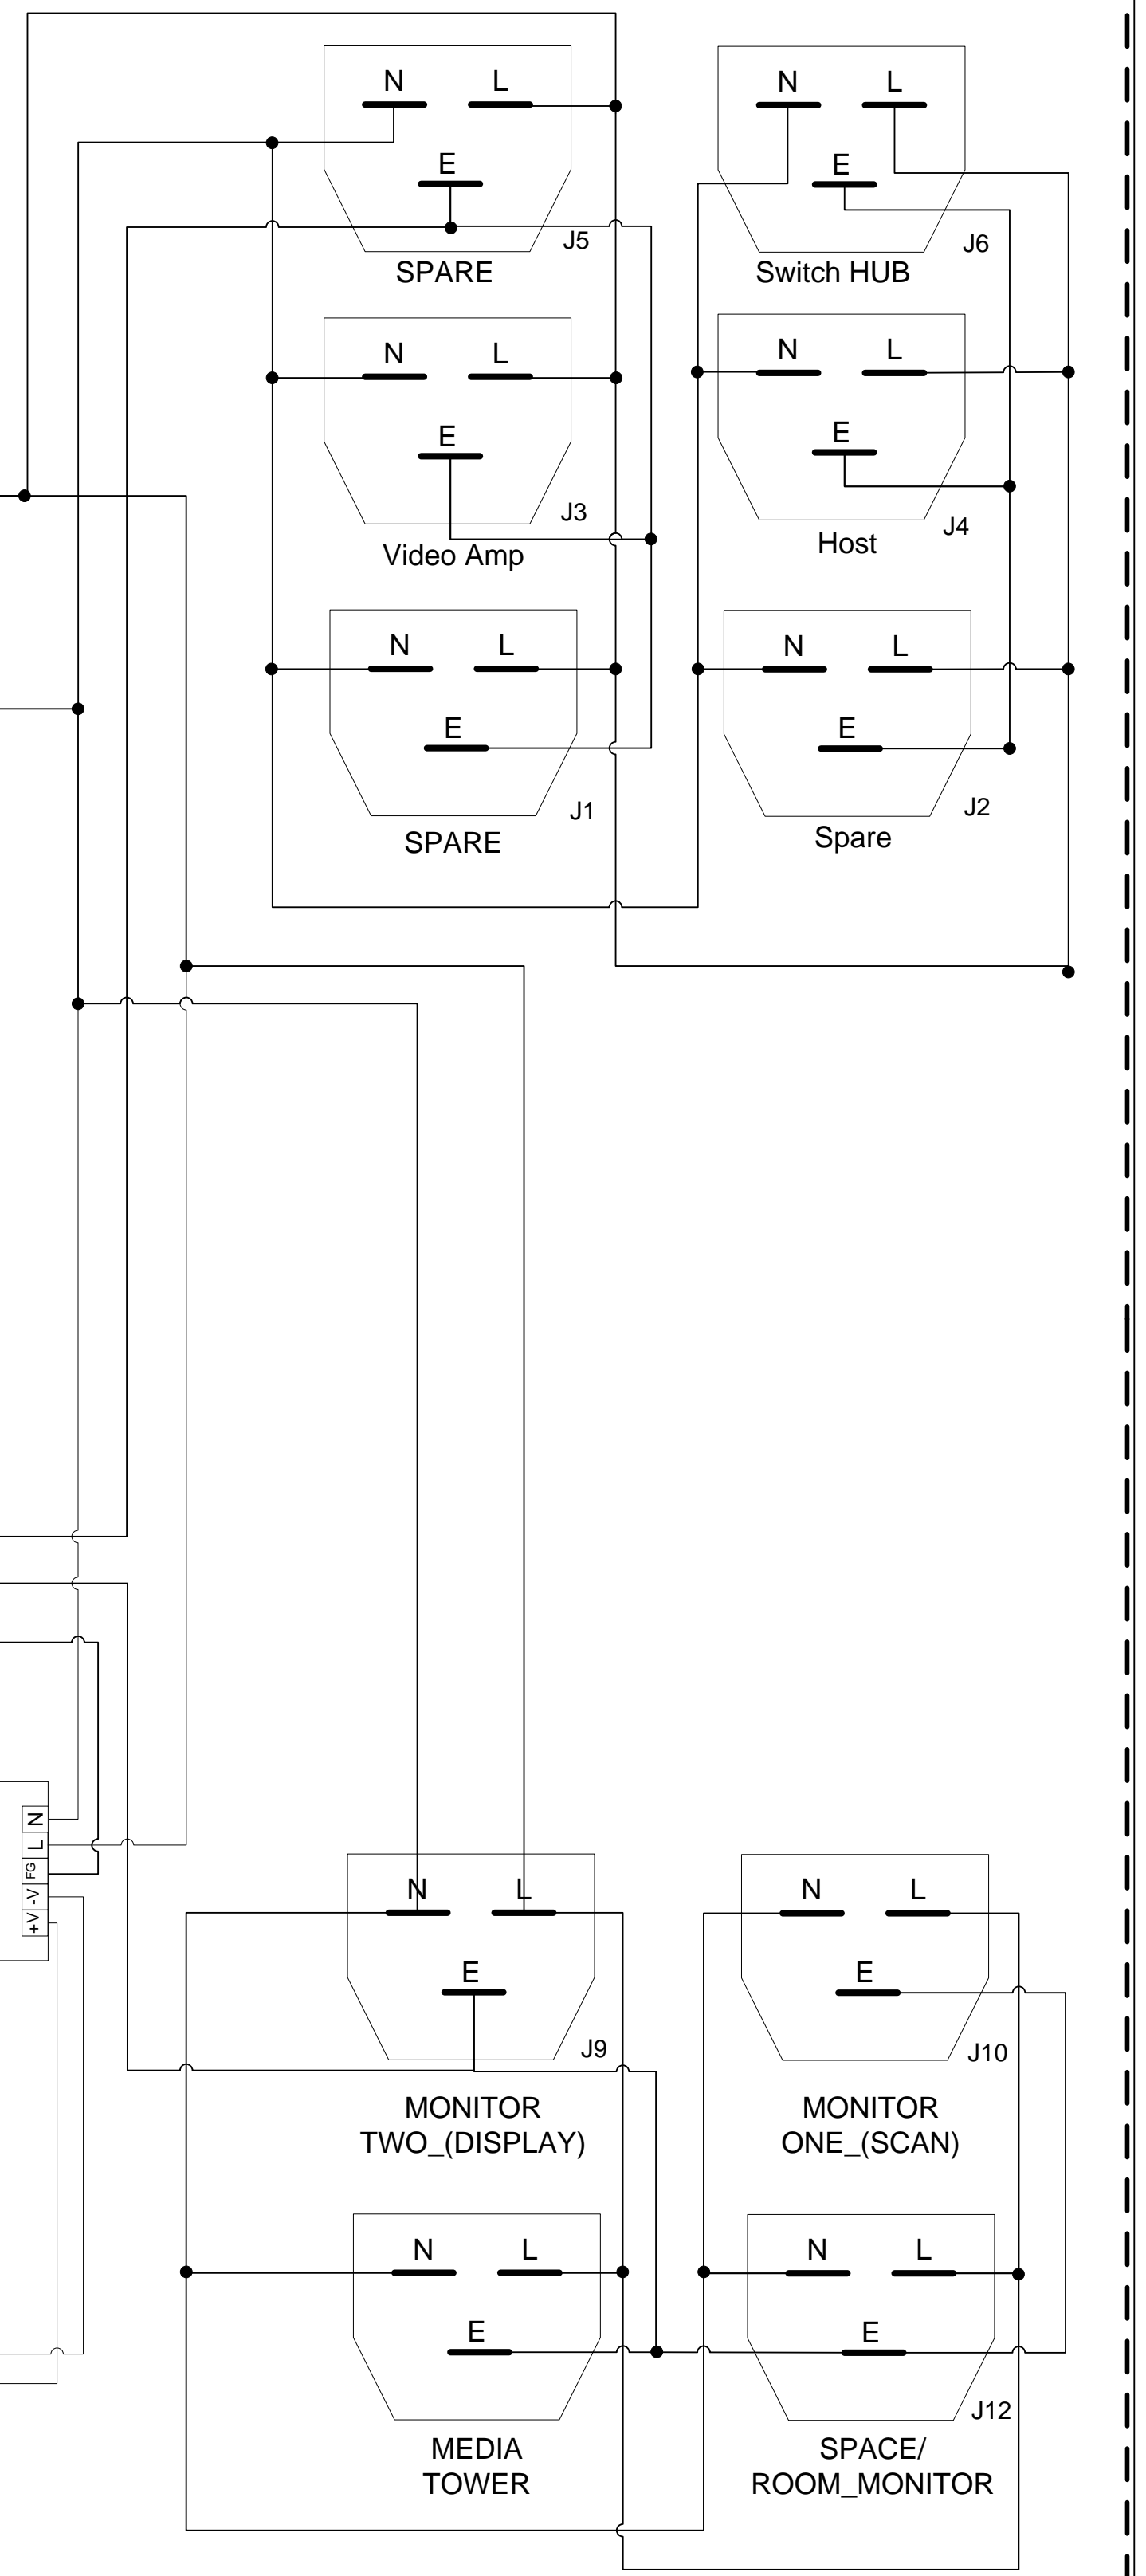

NIO CONSOLE OUTLET AC BOX SCH

POWER INLET ASSY

POWER SWITCH ASSY

CIRCUIT BREAKER
SIGNAL POLE SERIES
15AMPS 50/60Hz
CB1

PERFORMANCE EMC FILTER
250V AC 16AMPS 50/60Hz
FL_1

IEC POWER CONNECTOR, FEMALE, 250V 15A

GROUND BAR
GB1

POWER SUPPLY
GSCB PS

CIRCUIT BREAKER
SIGNAL POLE SERIES
15AMPS 50/60Hz
CB2

MADE BY: WU WENDONG
DATE: FEB09, 2012
ELECTRONIC RELEASE PROCESS
DESIGN RELEASED

GE Healthcare
China Corporation

DESIGN TITLE NIO OUTLET AC BOX ASSY
FIRST MADE FOR

5412524-2SCH

REV 2 SIZE D SHEET 1/1

REV 2 ECO 2156887
MADE BY Wu Wendong DATE 2013-Oct-10

DESCRIPTION Update the J2, J4 and J6 connector information
APP BY DATE