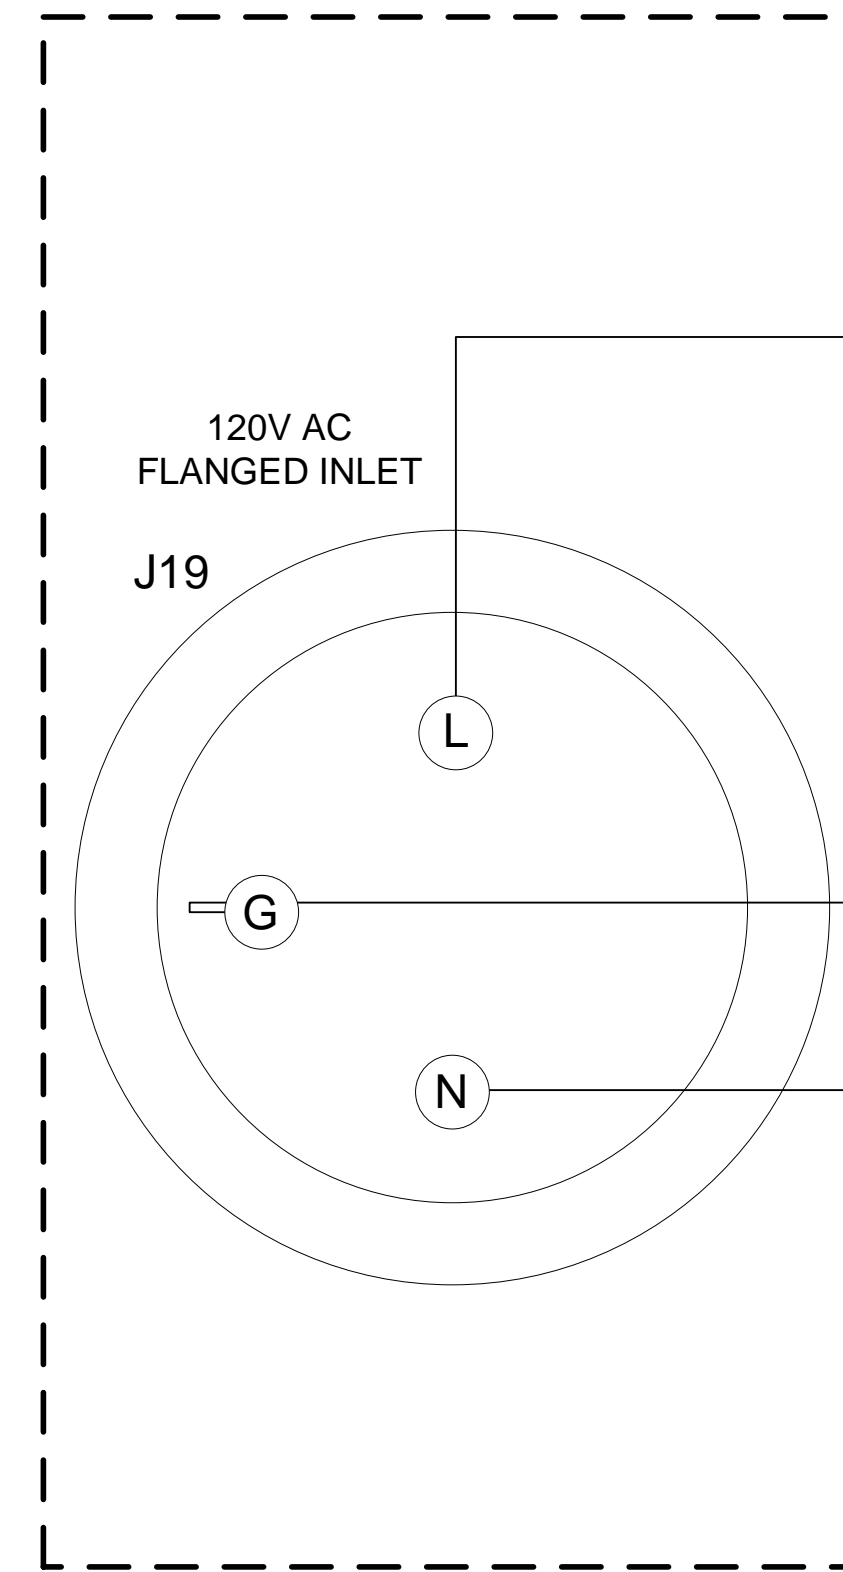

NIO CONSOLE OUTLET AC BOX SCH

POWER INLET ASSY

POWER SWITCH ASSY

CIRCUIT BREAKER
SIGNAL POLE SERIES
15AMPS 50/60Hz
CB1

PERFORMANCE EMC FILTER
250V AC 16AMPS 50/60Hz
FL_1

IEC POWER CONNECTOR, FEMALE, 250V 15A

GROUND BAR
GB1

POWER SUPPLY
GSCB PS

CIRCUIT BREAKER
SIGNAL POLE SERIES
15AMPS 50/60Hz
CB2

MADE BY: WU WENDONG
DATE: FEB09, 2012
ELECTRONIC RELEASE PROCESS
DESIGN RELEASED

GE Healthcare
China Corporation

DESIGN TITLE NIO OUTLET AC BOX ASSY
FIRST MADE FOR

5412524-2SCH

REV 2 SIZE D SHEET 1/1

REV 2 ECO 2156887
MADE BY Wu Wendong DATE 2013-Oct-10

DESCRIPTION Update the J2, J4 and J6 connector information
APP BY DATE