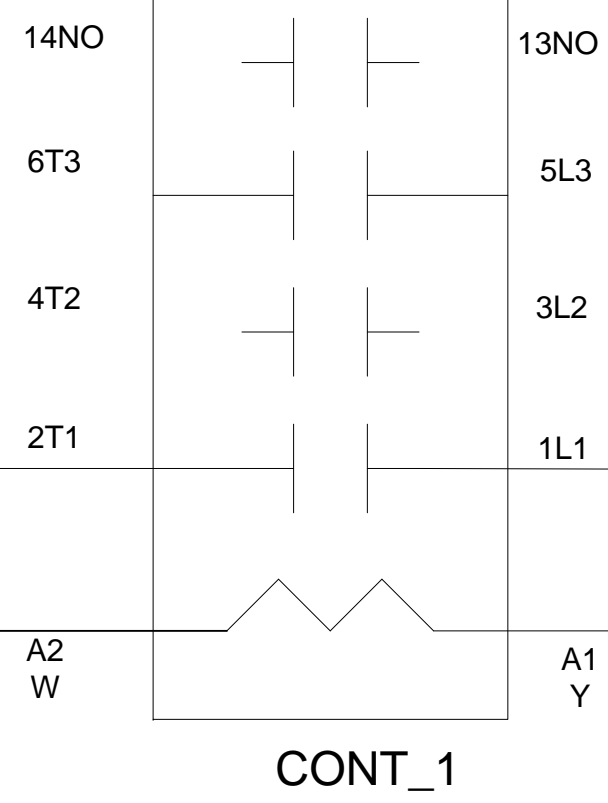

NIO CONSOLE OUTLET AC BOX SCH

POWER INLET ASSY

POWER SWITCH ASSY

CIRCUIT BREAKER
SIGNAL POLE SERIES
15AMPS 50/60Hz
CB1

PERFORMANCE EMC FILTER
250V AC 16AMPS 50/60Hz
FL_1

IEC POWER CONNECTOR, FEMALE, 250V 15A

GROUND BAR
GB1

POWER SUPPLY
GSCB PS

CIRCUIT BREAKER
SIGNAL POLE SERIES
15AMPS 50/60Hz
CB2

MADE BY: WU WENDONG
DATE: FEB09, 2012
ELECTRONIC RELEASE PROCESS
DESIGN RELEASED

GE Healthcare
China Corporation

DESIGN TITLE NIO OUTLET AC BOX ASSY
FIRST MADE FOR

5412524-2SCH

REV 2 SIZE D SHEET 1/1

REV 2 ECO 2156887
MADE BY Wu Wendong DATE 2013-Oct-10

DESCRIPTION Update the J2, J4 and J6 connector information
APP BY DATE