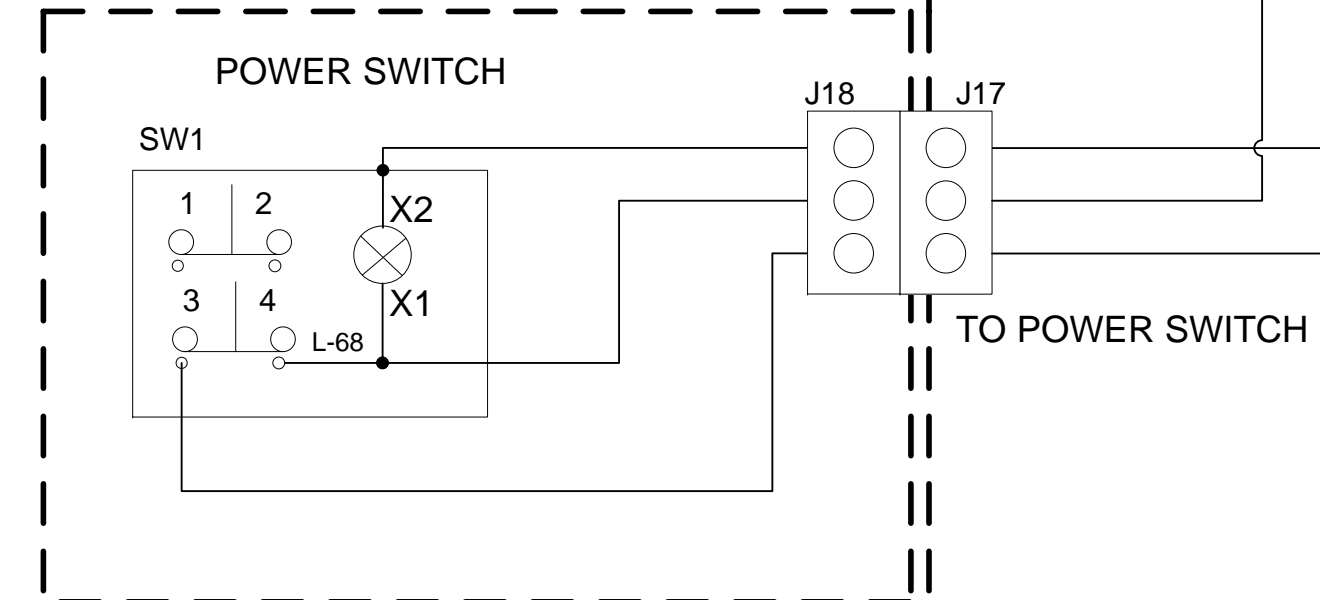

NIO CONSOLE OUTLET AC BOX SCH

POWER INLET ASSY

POWER SWITCH ASSY

CIRCUIT BREAKER
SIGNAL POLE SERIES
15AMPS 50/60Hz
CB1

PERFORMANCE EMC FILTER
250V AC 16AMPS 50/60Hz
FL_1

IEC POWER CONNECTOR, FEMALE, 250V 15A

GROUND BAR
GB1

POWER SUPPLY
GSCB PS

CIRCUIT BREAKER
SIGNAL POLE SERIES
15AMPS 50/60Hz
CB2

MADE BY: WU WENDONG
DATE: FEB09, 2012
ELECTRONIC RELEASE PROCESS
DESIGN RELEASED

GE Healthcare
China Corporation

DESIGN TITLE NIO OUTLET AC BOX ASSY
FIRST MADE FOR

5412524-2SCH

REV 2 SIZE D SHEET 1/1

REV 2 ECO 2156887
MADE BY Wu Wendong DATE 2013-Oct-10

DESCRIPTION Update the J2, J4 and J6 connector information
APP BY DATE