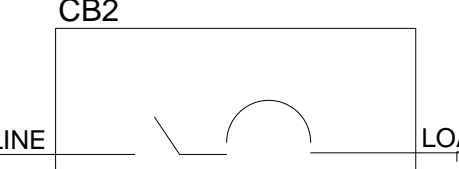

CIRCUIT BREAKER
SIGNAL POLE SERIES
15AMPS 50/60Hz
CB2