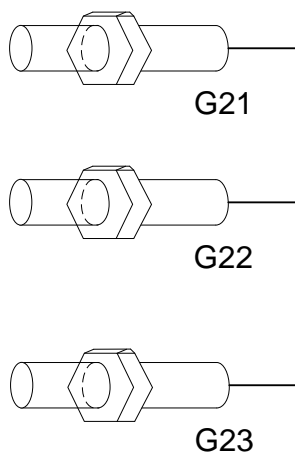

NIO CONSOLE OUTLET AC BOX SCH

POWER INLET ASSY

POWER SWITCH ASSY

CIRCUIT BREAKER
SIGNAL POLE SERIES
15AMPS 50/60Hz
CB1

PERFORMANCE EMC FILTER
250V AC 16AMPS 50/60Hz
FL_1

IEC POWER CONNECTOR, FEMALE, 250V 15A

GROUND BAR
GB1

POWER SUPPLY
GSCB PS

CIRCUIT BREAKER
SIGNAL POLE SERIES
15AMPS 50/60Hz
CB2

MADE BY: WU WENDONG
DATE: FEB09, 2012
ELECTRONIC RELEASE PROCESS
DESIGN RELEASED

GE Healthcare
China Corporation

DESIGN TITLE NIO OUTLET AC BOX ASSY
FIRST MADE FOR

5412524-2SCH

REV 2 SIZE D SHEET 1/1

REV 2 ECO 2156887
MADE BY Wu Wendong DATE 2013-Oct-10

DESCRIPTION Update the J2, J4 and J6 connector information
APP BY DATE