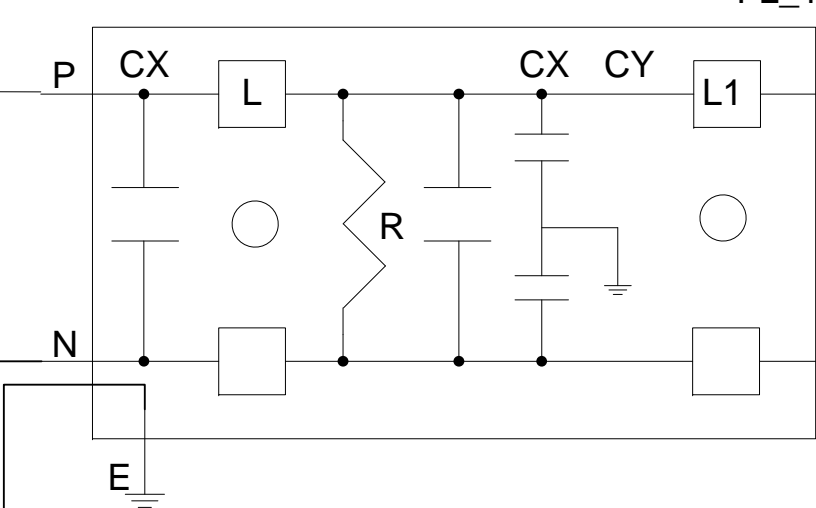

NIO CONSOLE OUTLET AC BOX SCH

POWER INLET ASSY

POWER SWITCH ASSY

CIRCUIT BREAKER
SIGNAL POLE SERIES
15AMPS 50/60Hz
CB1

PERFORMANCE EMC FILTER
250V AC 16AMPS 50/60Hz
FL_1

IEC POWER CONNECTOR, FEMALE, 250V 15A

GROUND BAR
GB1

POWER SUPPLY
GSCB PS

CIRCUIT BREAKER
SIGNAL POLE SERIES
15AMPS 50/60Hz
CB2

MADE BY: WU WENDONG
DATE: FEB09, 2012
ELECTRONIC RELEASE PROCESS
DESIGN RELEASED

GE Healthcare
China Corporation

DESIGN TITLE NIO OUTLET AC BOX ASSY
FIRST MADE FOR

5412524-2SCH

REV 2 SIZE D SHEET 1/1

REV 2 ECO 2156887
MADE BY Wu Wendong DATE 2013-Oct-10

DESCRIPTION Update the J2, J4 and J6 connector information
APP BY DATE