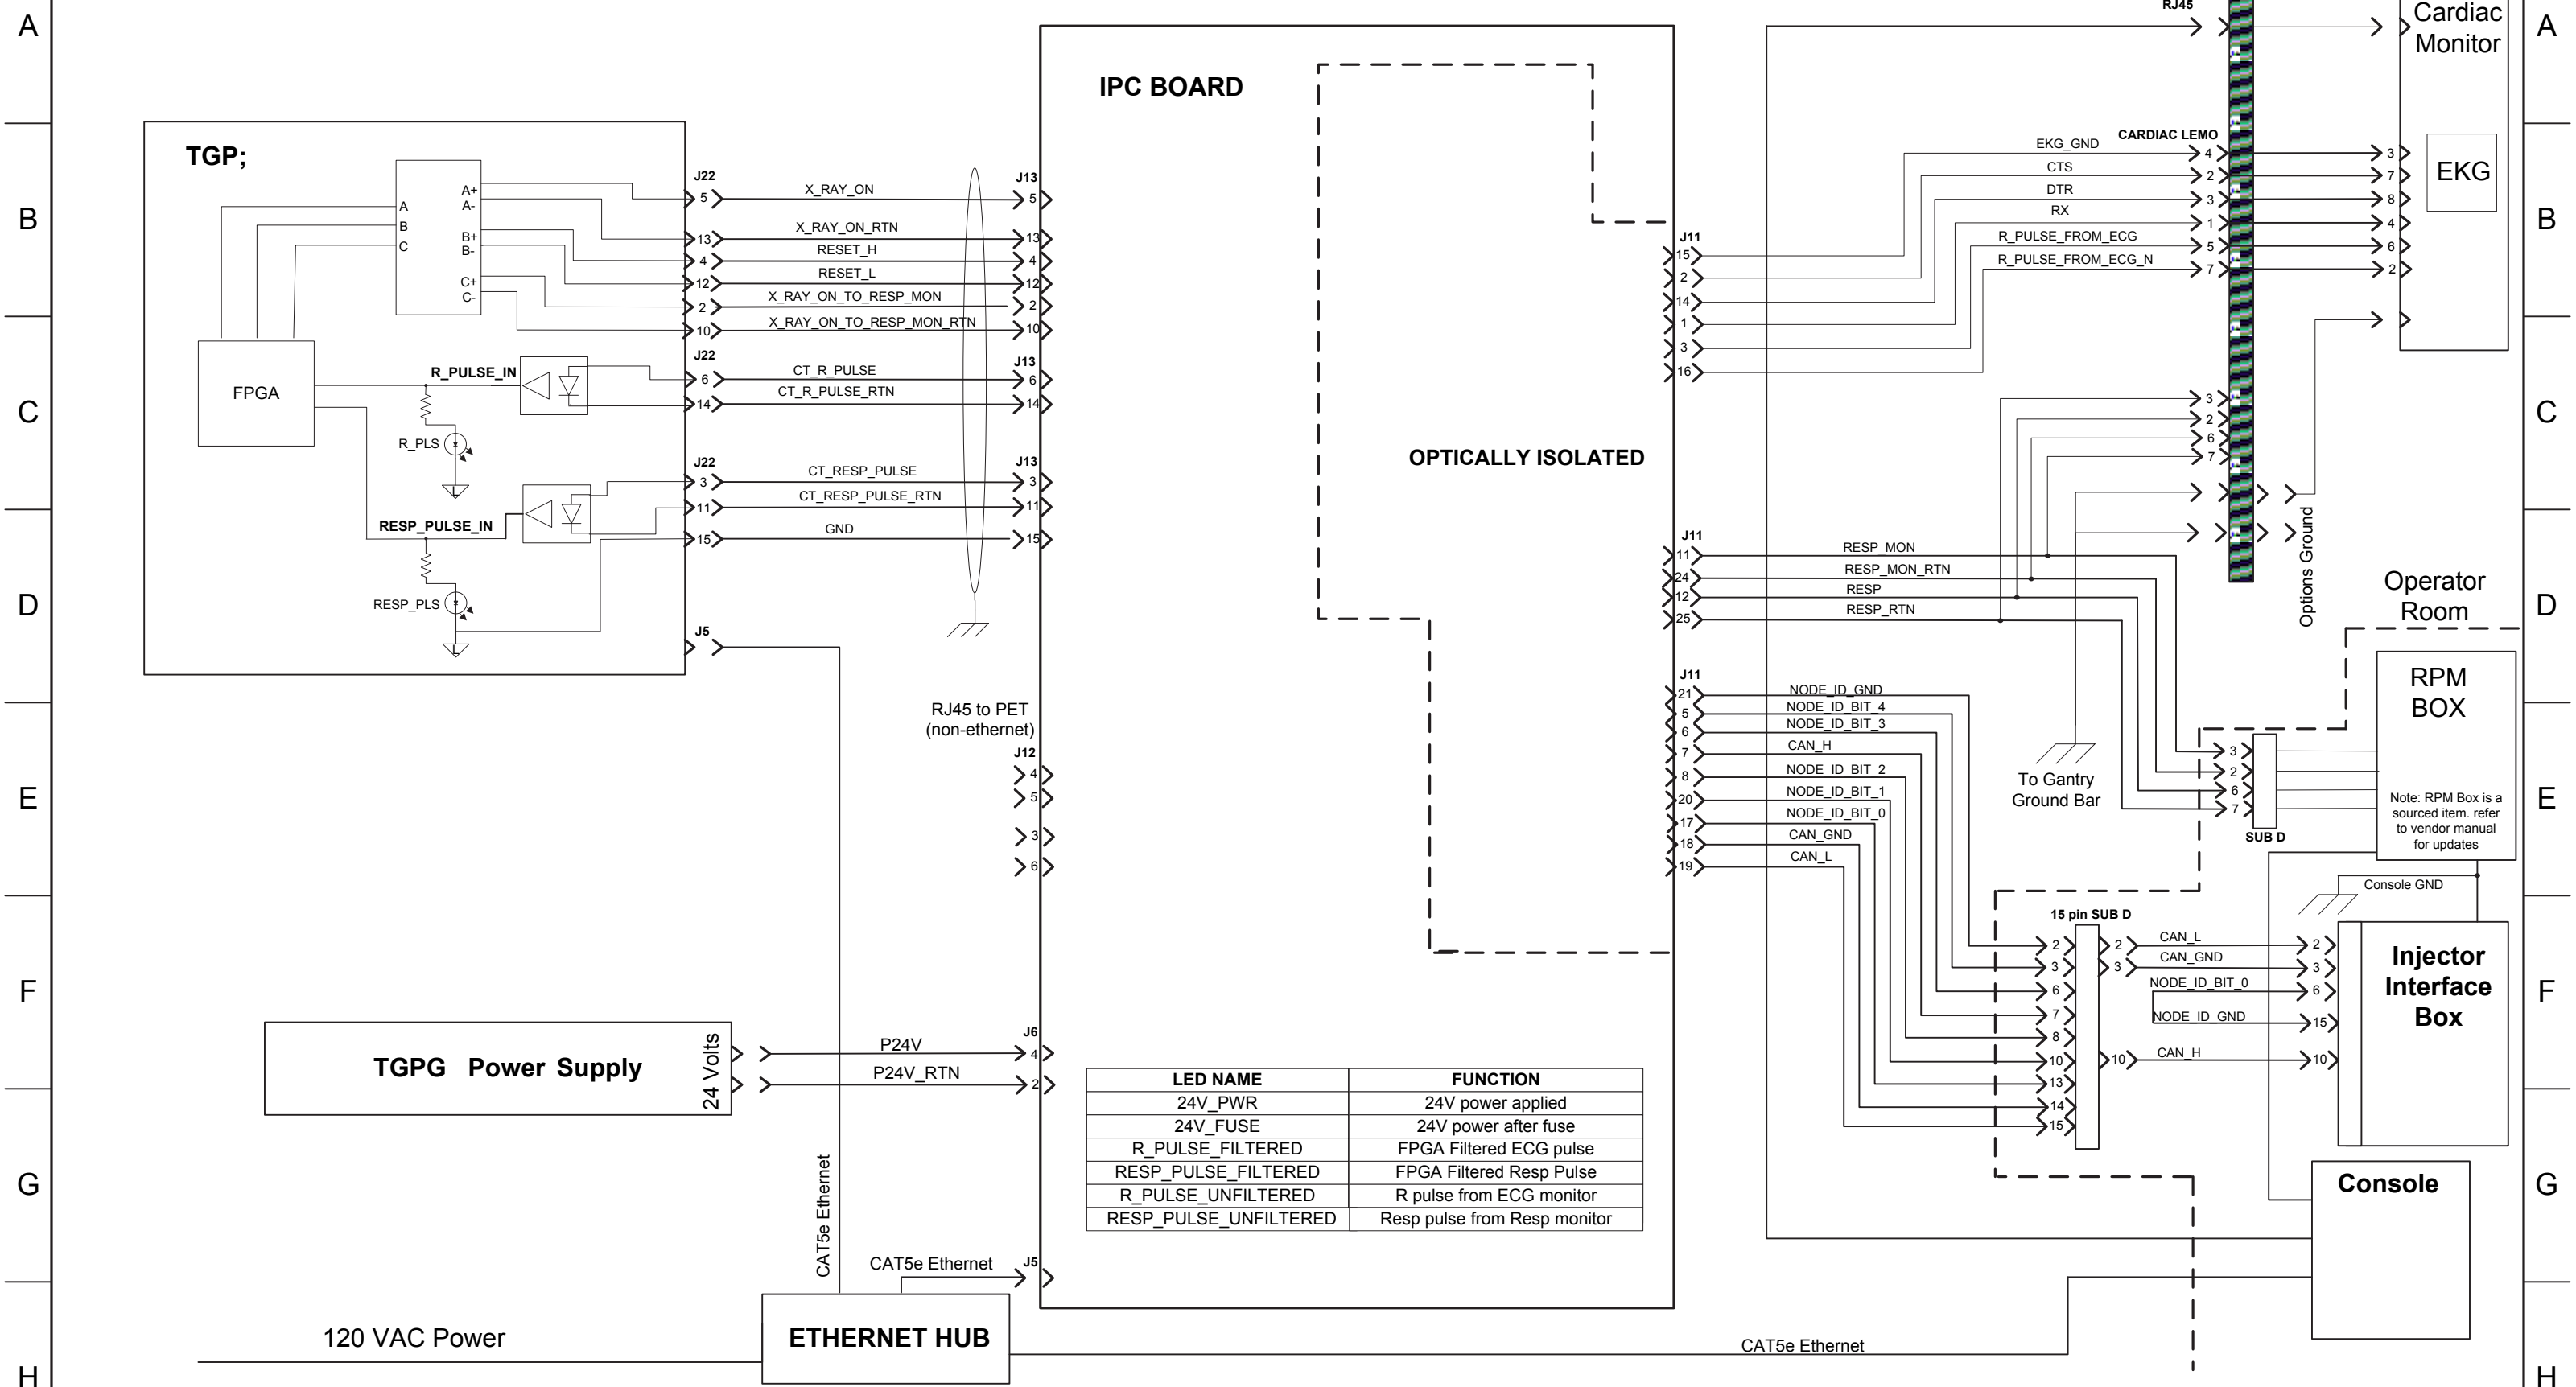

INTEGRATED INJECTOR & CT OPTIONS FUNCTIONAL INTERCONNECT

CUSTOMER INTERFACE PLATE

LED NAME	FUNCTION
24V_PWR	24V power applied
24V_FUSE	24V power after fuse
R_PULSE_FILTERED	FPGA Filtered ECG pulse
RESP_PULSE_FILTERED	FPGA Filtered Resp Pulse
R_PULSE_UNFILTERED	R pulse from ECG monitor
RESP_PULSE_UNFILTERED	Resp pulse from Resp monitor