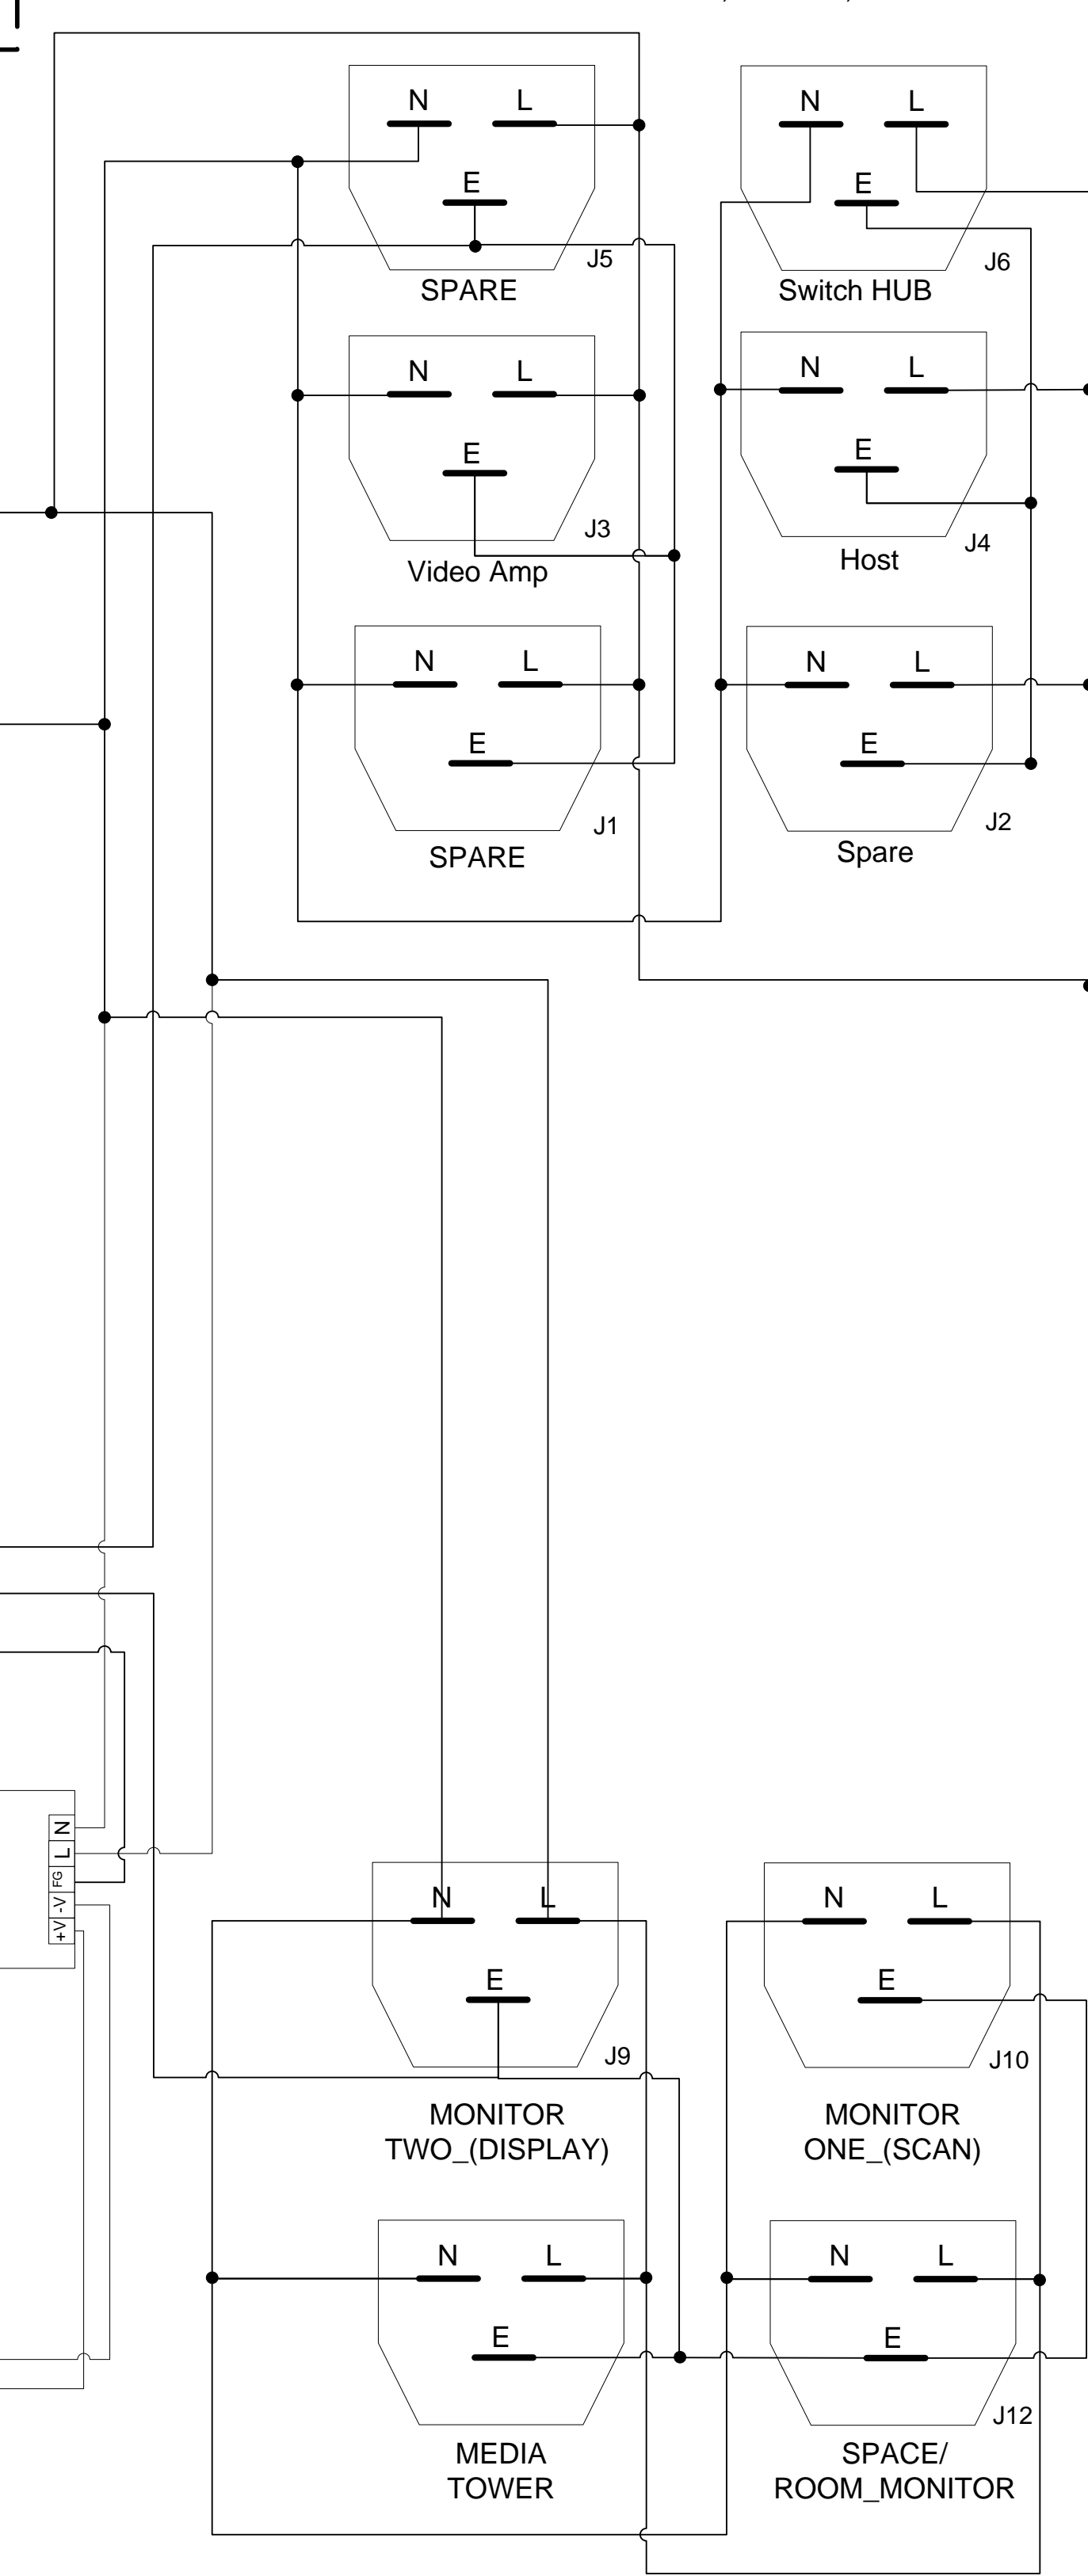

## POWER INLET ASSY

## POWER SWITCH ASSY

CIRCUIT BREAKER  
SIGNAL POLE SERIES  
15AMPS 50/60Hz  
CB1

PERFORMANCE EMC FILTER  
250V AC 16AMPS 50/60Hz  
FL\_1

IEC POWER CONNECTOR, FEMALE, 250V 15A

GROUND BAR  
GB1

IEC POWER CONNECTOR  
FEMALE, 250V 15A

POWER SUPPLY

GSCB PS

CIRCUIT BREAKER  
SIGNAL POLE SERIES  
15AMPS 50/60Hz  
CB2

REV 2 ECO 2156887  
MADE BY Wu Wendong DATE 2013-Oct-10

DESCRIPTION Update the J2, J4 and J6 connector information  
APP BY DATE