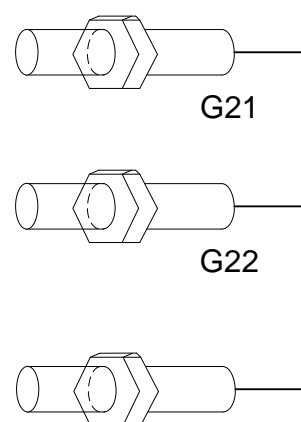

## POWER INLET ASSY

## POWER SWITCH ASSY

CIRCUIT BREAKER  
SIGNAL POLE SERIES  
15AMPS 50/60Hz  
CB1

PERFORMANCE EMC FILTER  
250V AC 16AMPS 50/60Hz  
FL\_1

IEC POWER CONNECTOR, FEMALE, 250V 15A

GROUND BAR  
GB1

IEC POWER CONNECTOR  
FEMALE, 250V 15A

POWER SUPPLY

GSCB PS

CIRCUIT BREAKER  
SIGNAL POLE SERIES  
15AMPS 50/60Hz  
CB2

REV 2 ECO 2156887  
MADE BY Wu Wendong DATE 2013-Oct-10

DESCRIPTION Update the J2, J4 and J6 connector information  
APP BY DATE