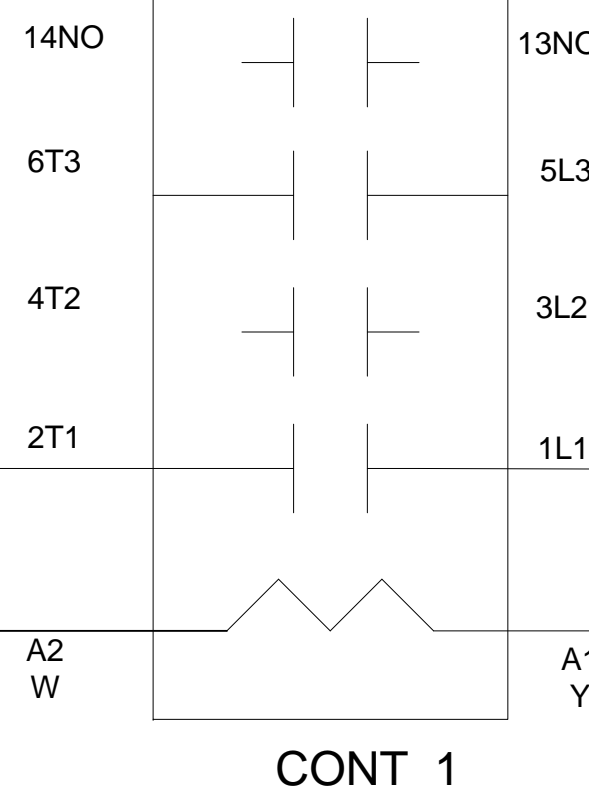

CIRCUIT BREAKER
SIGNAL POLE SERIES
15AMPS 50/60Hz
CB1