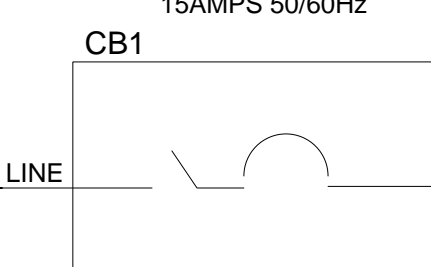

## POWER INLET ASSY

## POWER SWITCH ASSY

CIRCUIT BREAKER  
SIGNAL POLE SERIES  
15AMPS 50/60Hz  
CB1

PERFORMANCE EMC FILTER  
250V AC 16AMPS 50/60Hz  
FL\_1

IEC POWER CONNECTOR, FEMALE, 250V 15A

GROUND BAR  
GB1

IEC POWER CONNECTOR  
FEMALE, 250V 15A

POWER SUPPLY

GSCB PS

CIRCUIT BREAKER  
SIGNAL POLE SERIES  
15AMPS 50/60Hz  
CB2

REV 2 ECO 2156887  
MADE BY Wu Wendong DATE 2013-Oct-10

DESCRIPTION Update the J2, J4 and J6 connector information  
APP BY DATE