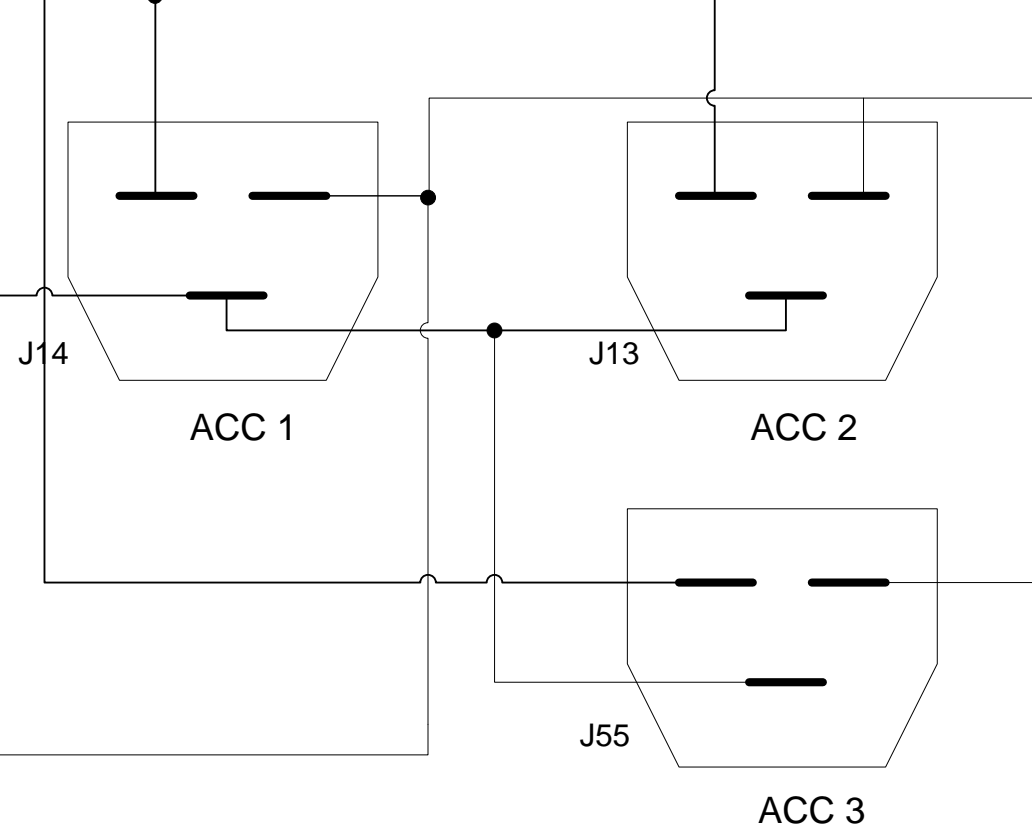

## POWER INLET ASSY

## POWER SWITCH ASSY

CIRCUIT BREAKER  
SIGNAL POLE SERIES  
15AMPS 50/60Hz  
CB1

PERFORMANCE EMC FILTER  
250V AC 16AMPS 50/60Hz  
FL\_1

IEC POWER CONNECTOR, FEMALE, 250V 15A

GROUND BAR  
GB1

IEC POWER CONNECTOR  
FEMALE, 250V 15A

POWER SUPPLY

GSCB PS

CIRCUIT BREAKER  
SIGNAL POLE SERIES  
15AMPS 50/60Hz  
CB2

REV 2 ECO 2156887  
MADE BY Wu Wendong DATE 2013-Oct-10

DESCRIPTION Update the J2, J4 and J6 connector information  
APP BY DATE