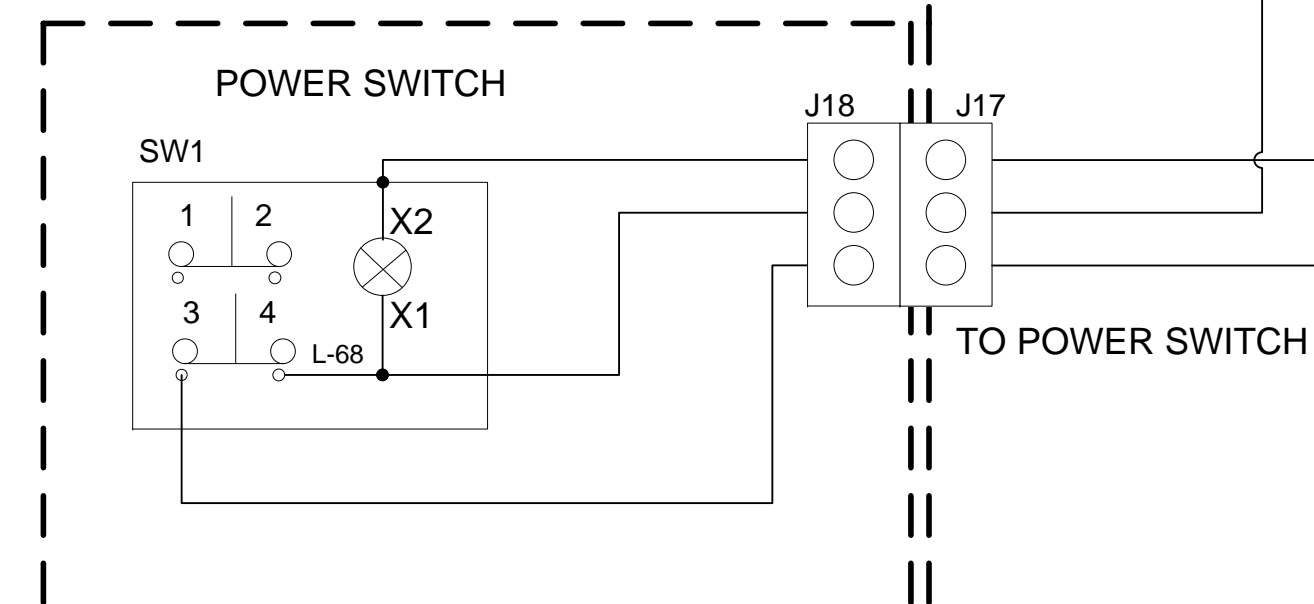

## POWER INLET ASSY

## POWER SWITCH ASSY

CIRCUIT BREAKER  
SIGNAL POLE SERIES  
15AMPS 50/60Hz  
CB1

PERFORMANCE EMC FILTER  
250V AC 16AMPS 50/60Hz  
FL\_1

IEC POWER CONNECTOR, FEMALE, 250V 15A

GROUND BAR  
GB1

IEC POWER CONNECTOR  
FEMALE, 250V 15A

POWER SUPPLY

GSCB PS

CIRCUIT BREAKER  
SIGNAL POLE SERIES  
15AMPS 50/60Hz  
CB2

REV 2 ECO 2156887  
MADE BY Wu Wendong DATE 2013-Oct-10

DESCRIPTION Update the J2, J4 and J6 connector information  
APP BY DATE