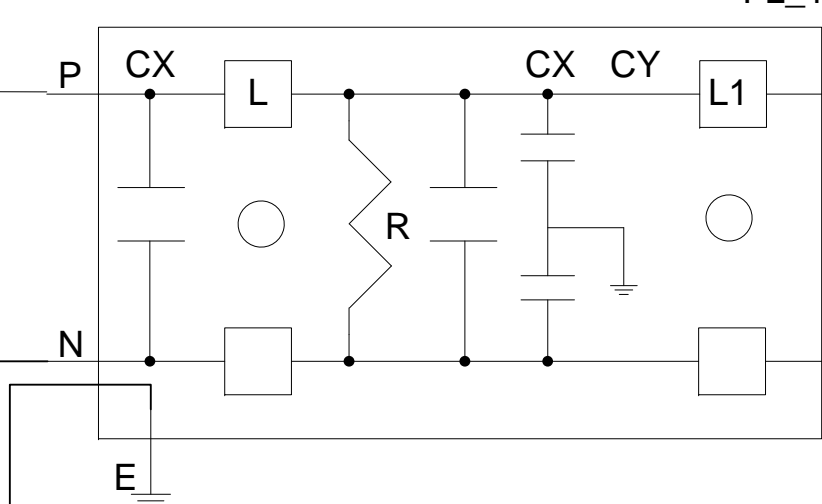

## POWER INLET ASSY

## POWER SWITCH ASSY

CIRCUIT BREAKER  
SIGNAL POLE SERIES  
15AMPS 50/60Hz  
CB1

PERFORMANCE EMC FILTER  
250V AC 16AMPS 50/60Hz  
FL\_1

IEC POWER CONNECTOR, FEMALE, 250V 15A

GROUND BAR  
GB1

IEC POWER CONNECTOR  
FEMALE, 250V 15A

POWER SUPPLY

GSCB PS

CIRCUIT BREAKER  
SIGNAL POLE SERIES  
15AMPS 50/60Hz  
CB2

REV 2 ECO 2156887  
MADE BY Wu Wendong DATE 2013-Oct-10

DESCRIPTION Update the J2, J4 and J6 connector information  
APP BY DATE