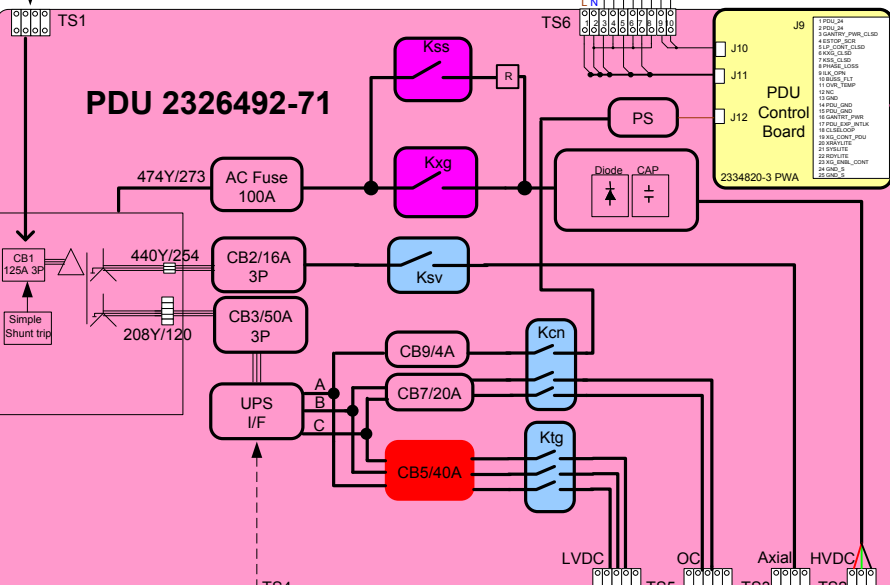

System Block Diagram

GEMS
Healthcare Services
Performance Solutions

== LAN/CAN
↔ Signal
--- Indirect Mechanical connection

KunLun 1.5 CT EE Architecture Diagram

- New designed part
- Need confirmed
- Common parts with Kunlun 1.0

KunLun 1.5 CT EE Architecture Diagram

200/220/240
380/400/420
440/460/480

- New designed part
- Need confirmed
- Common parts with Kunlun 1.0