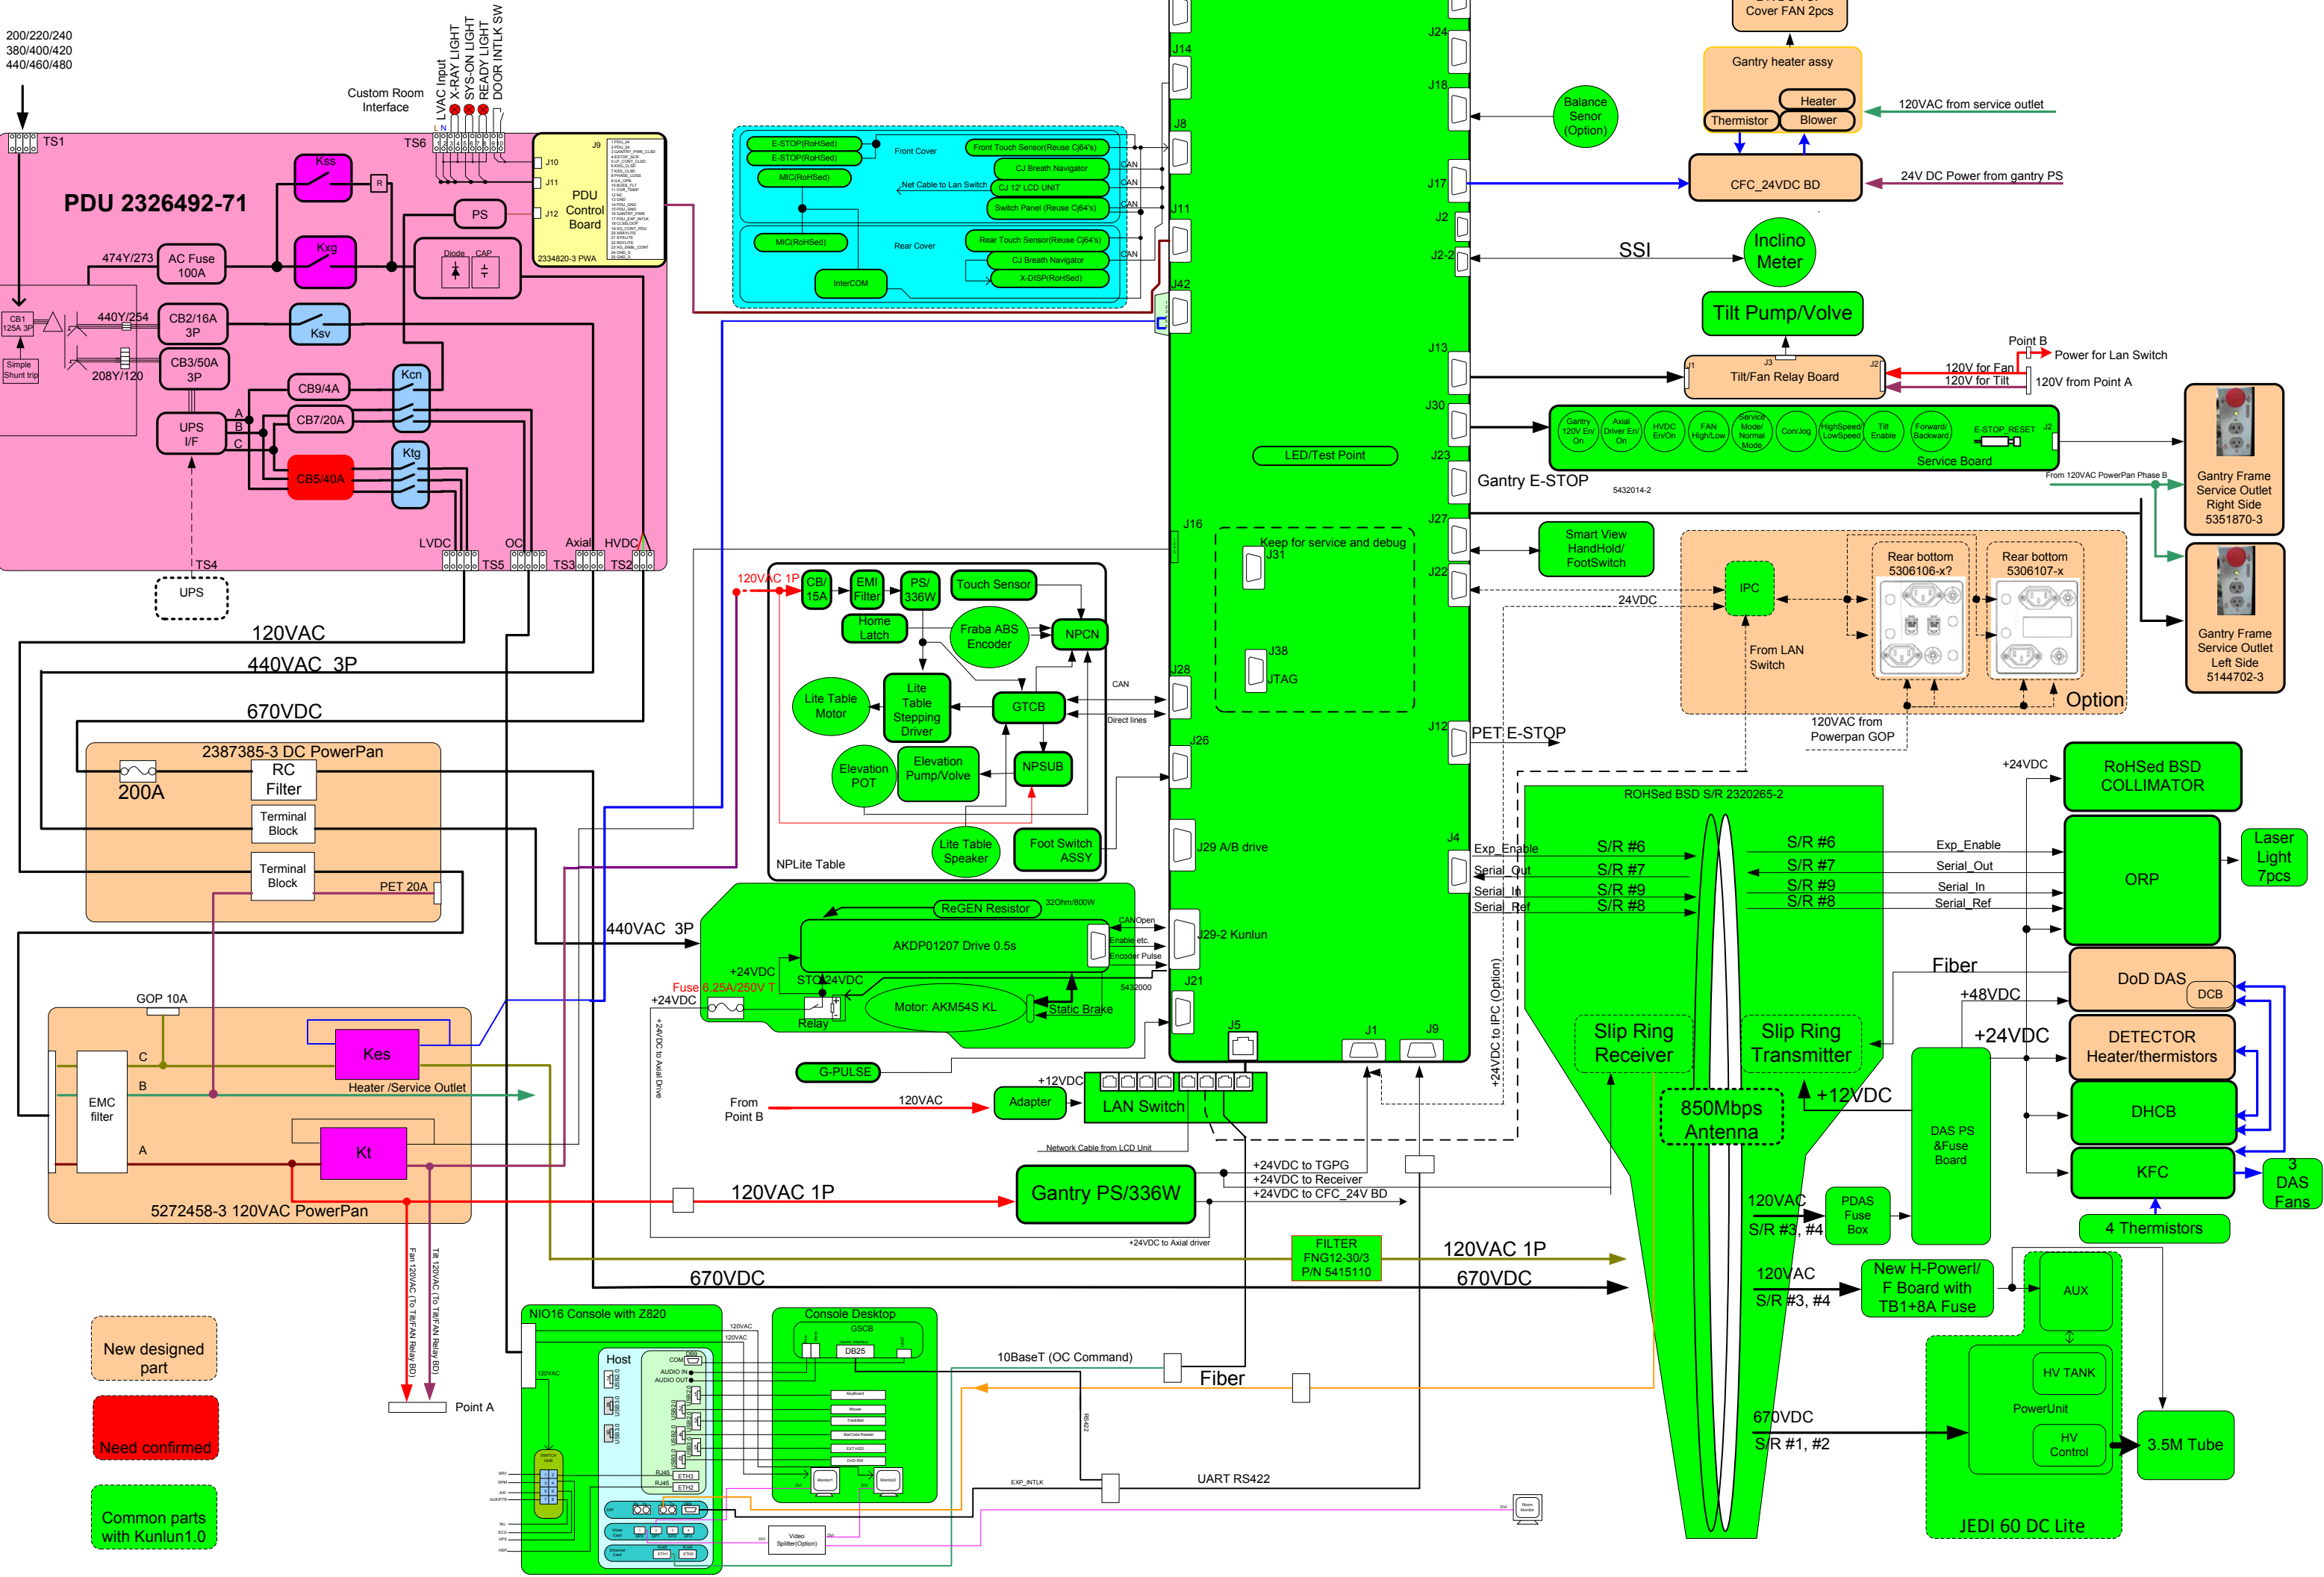

System Block Diagram

GEMS
Healthcare Services
Performance Solutions

== LAN/CAN
↔ Signal
--- Indirect Mechanical connection

KunLun 1.5 CT EE Architecture Diagram

- New designed part
- Need confirmed
- Common parts with Kunlun 1.0

KunLun 1.5 CT EE Architecture Diagram

200/220/240
380/400/420
440/460/480

- New designed part
- Need confirmed
- Common parts with Kunlun 1.0