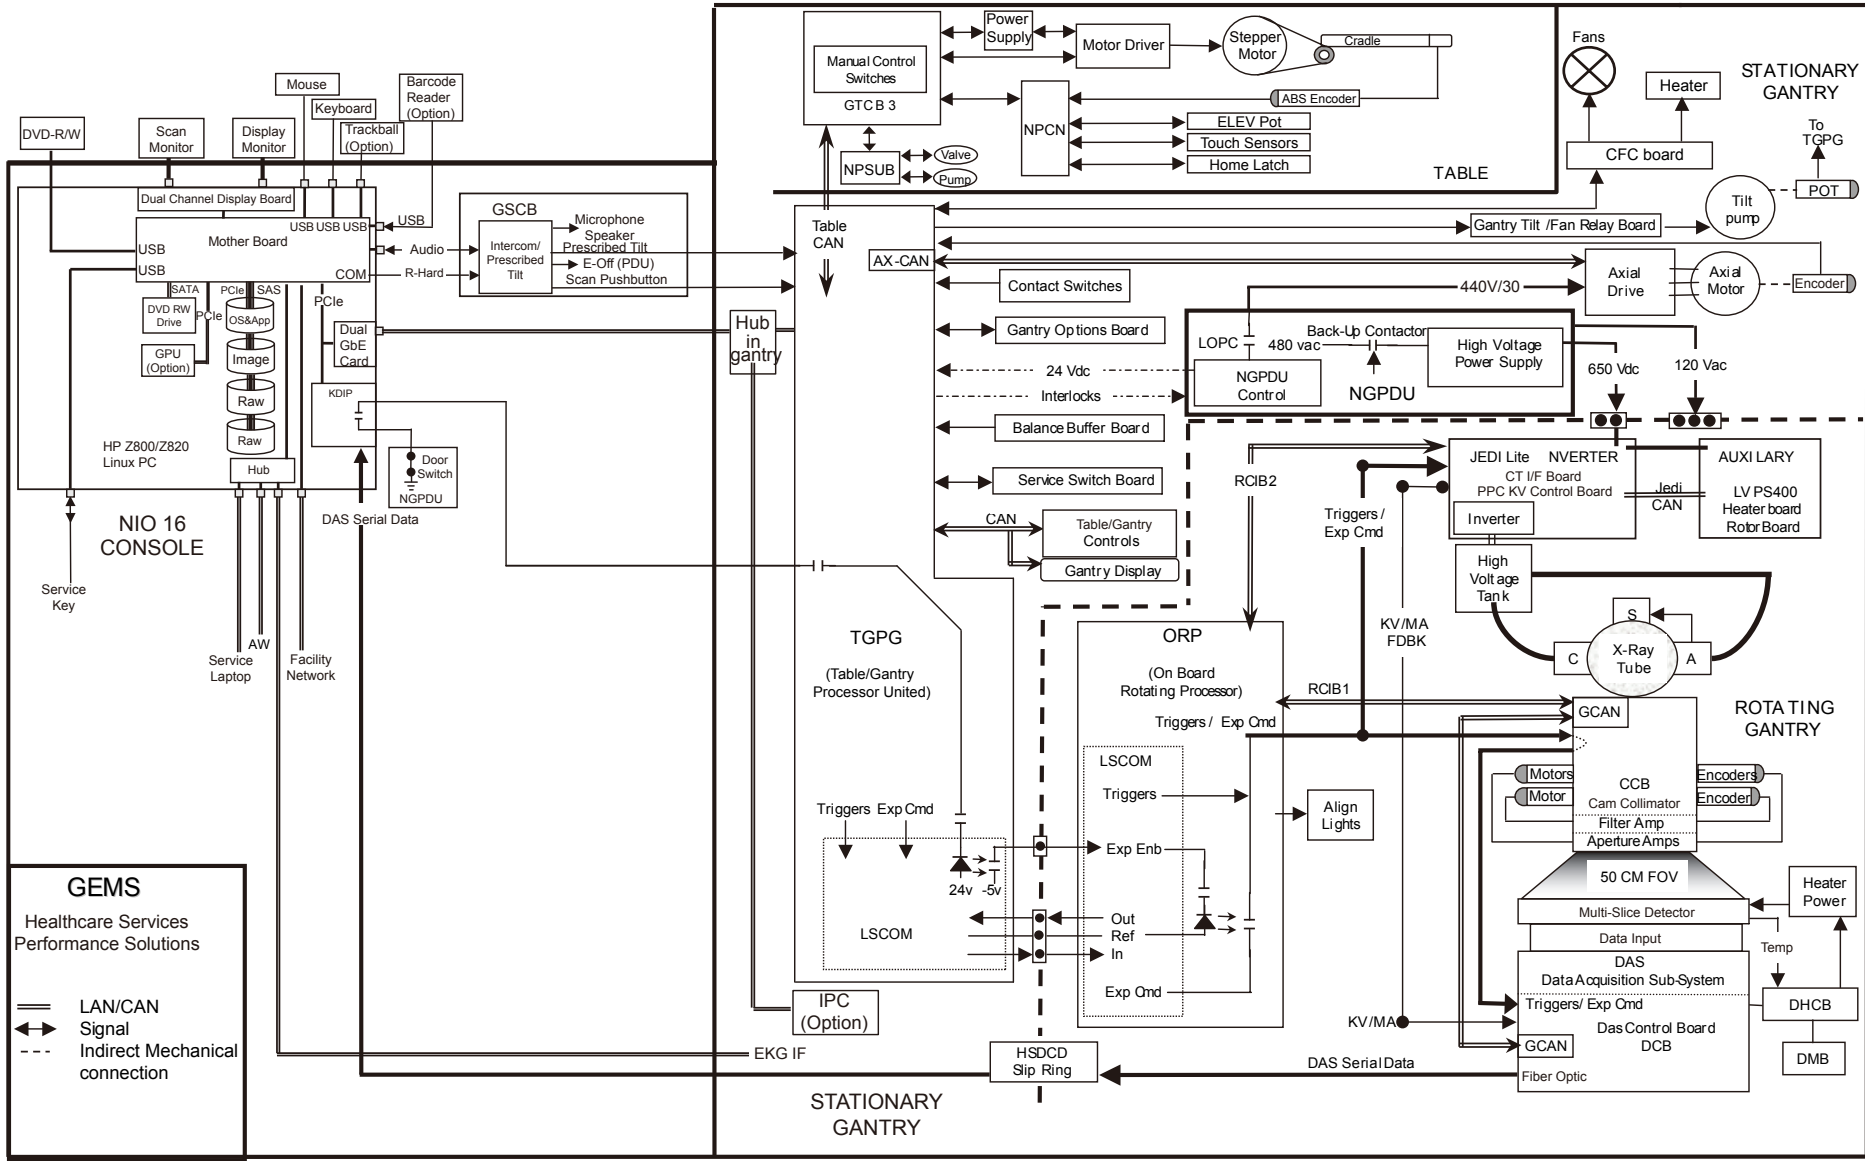

System Block Diagram

GEMS
Healthcare Services
Performance Solutions

== LAN/CAN
↔ Signal
--- Indirect Mechanical connection

KunLun 1.5 CT EE Architecture Diagram

- New designed part
- Need confirmed
- Common parts with Kunlun 1.0

KunLun 1.5 CT EE Architecture Diagram

200/220/240
380/400/420
440/460/480

- New designed part
- Need confirmed
- Common parts with Kunlun 1.0