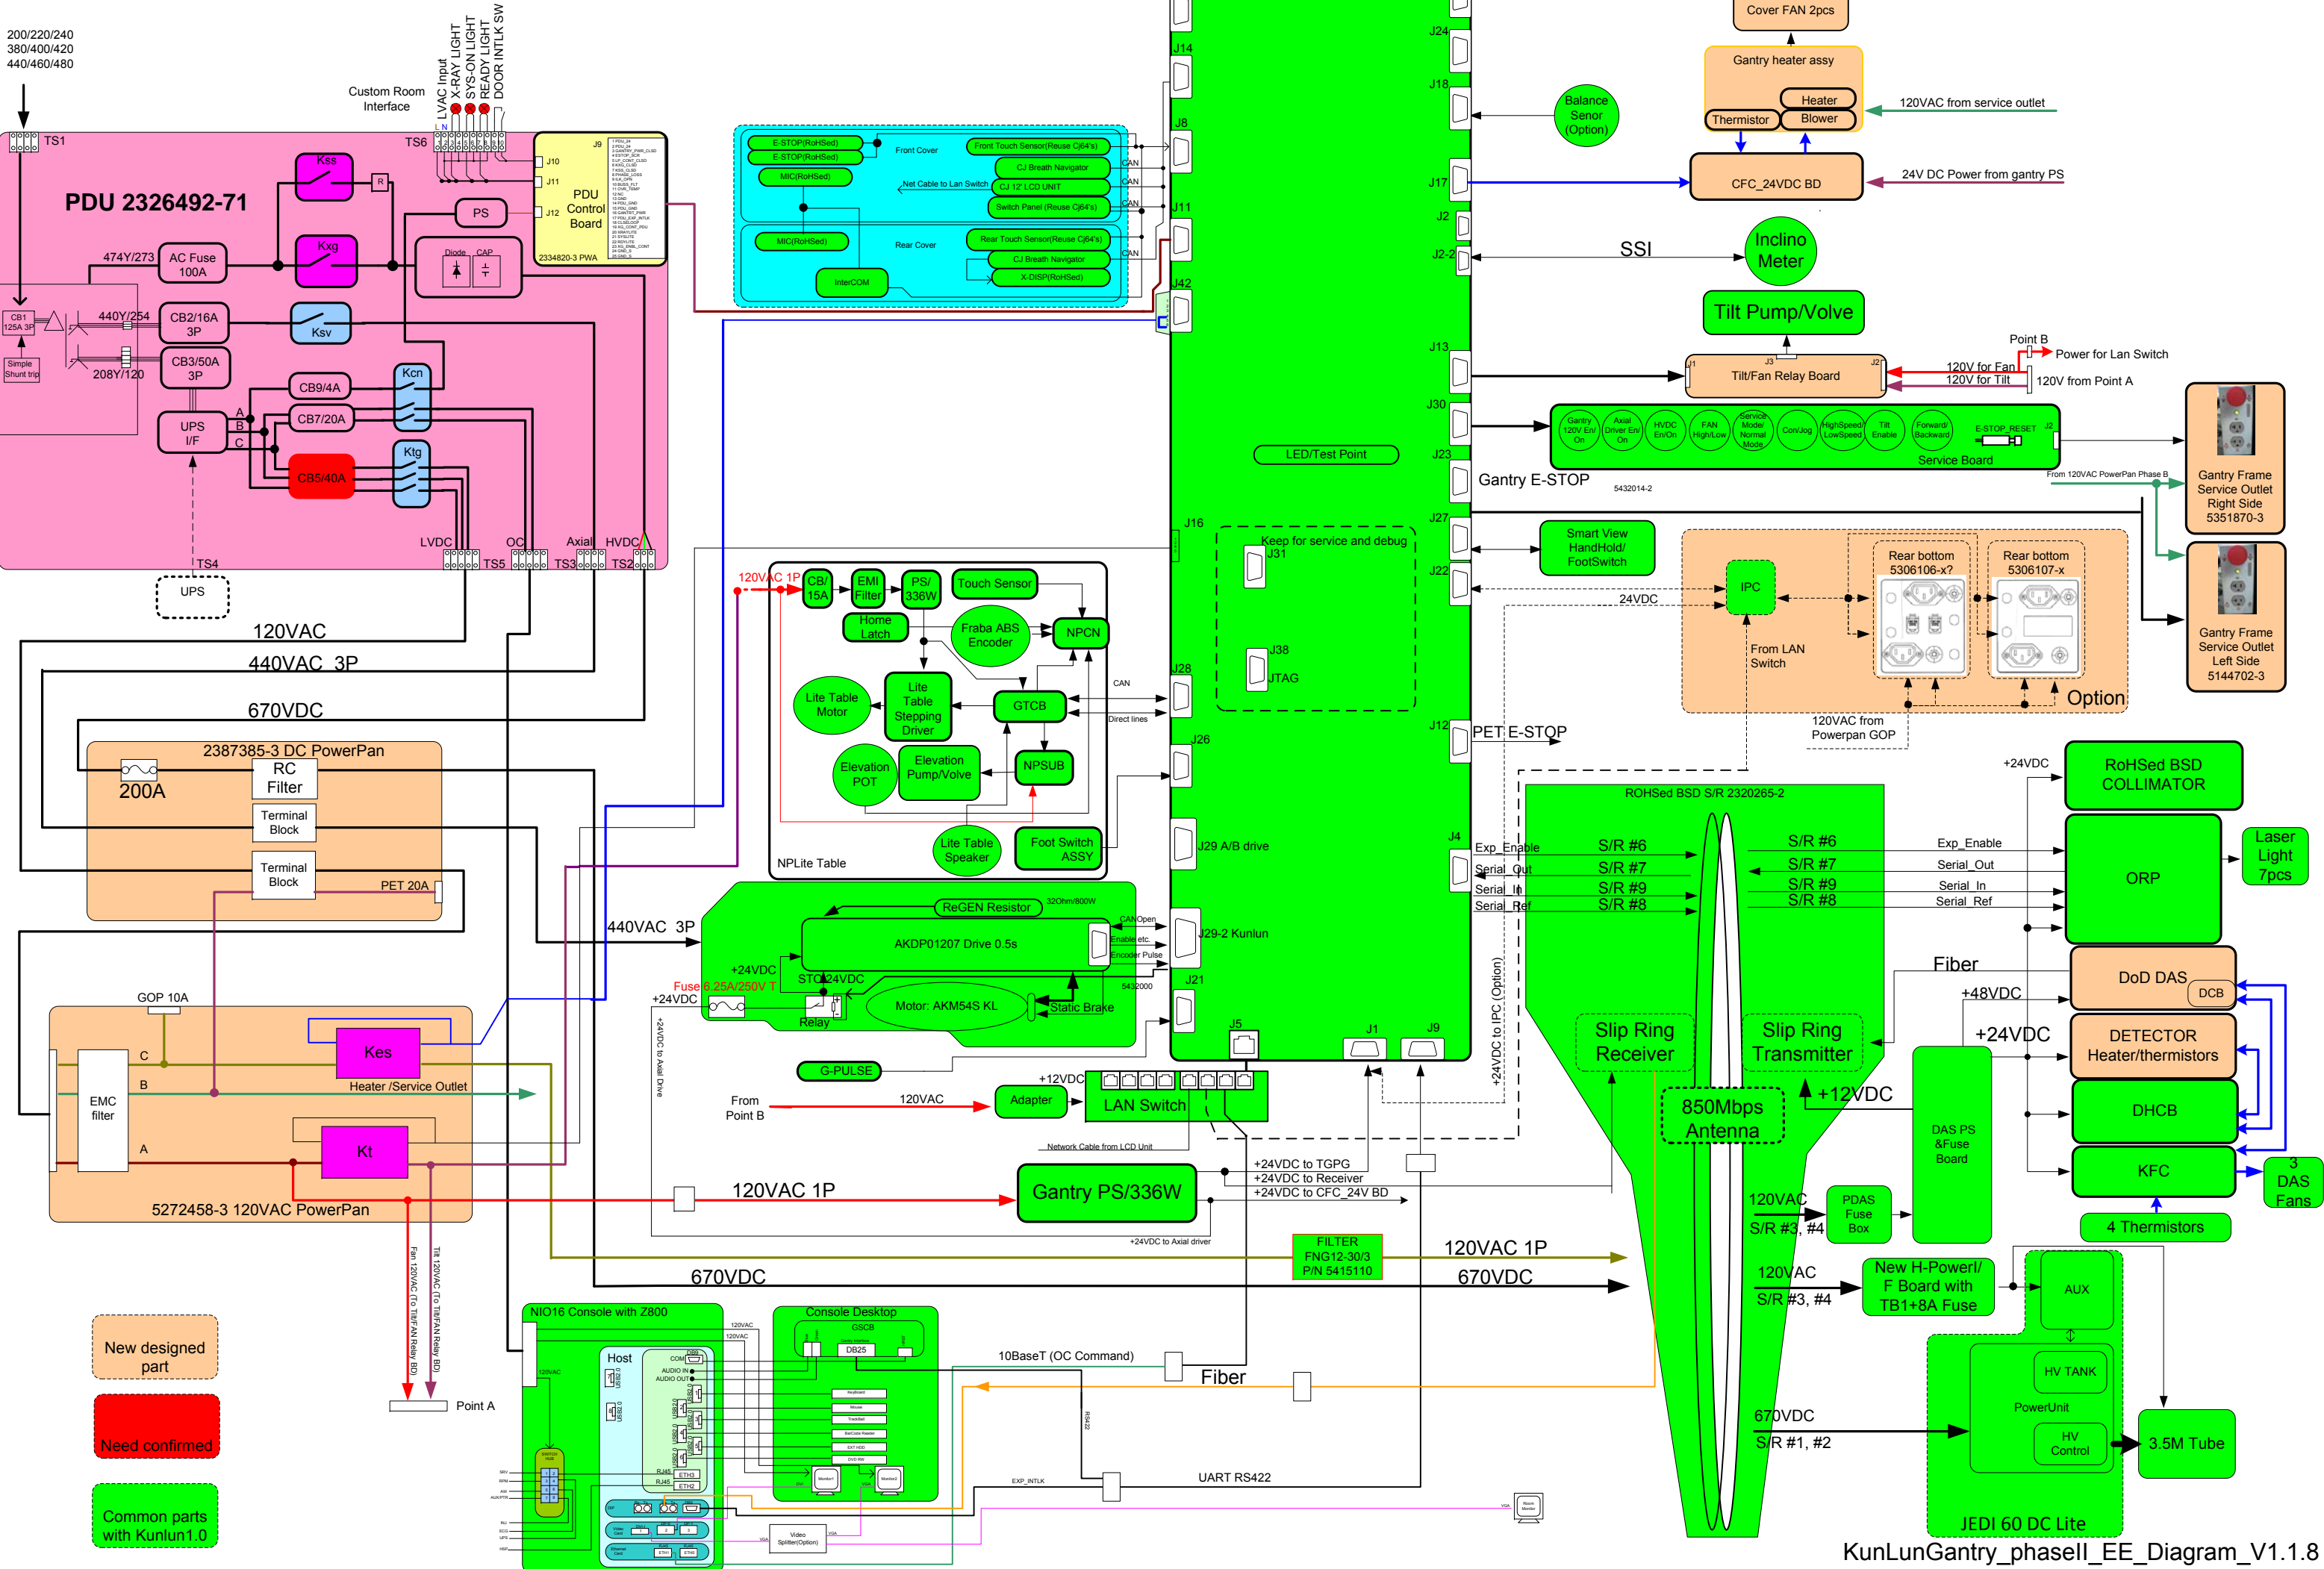

System Block Diagram

GEMS
Healthcare Services
Performance Solutions

== LAN/CAN
↔ Signal
--- Indirect Mechanical connection

KunLun 1.5 CT EE Architecture Diagram

- New designed part
- Need confirmed
- Common parts with Kunlun 1.0

KunLun 1.5 CT EE Architecture Diagram

200/220/240
380/400/420
440/460/480

- New designed part
- Need confirmed
- Common parts with Kunlun 1.0