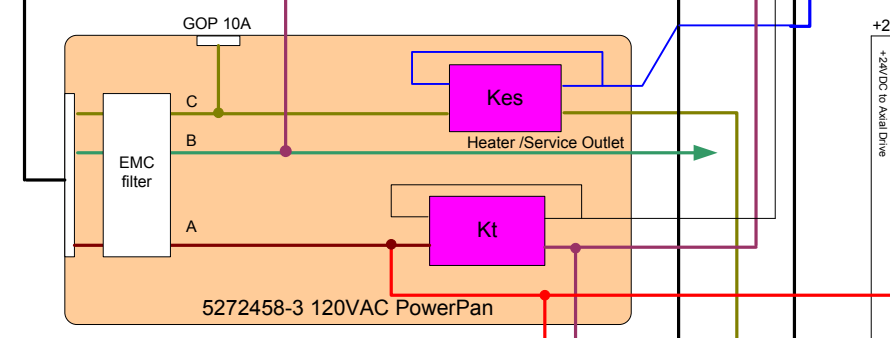

System Block Diagram

GEMS
Healthcare Services
Performance Solutions

== LAN/CAN
↔ Signal
--- Indirect Mechanical connection

KunLun 1.5 CT EE Architecture Diagram

- New designed part
- Need confirmed
- Common parts with Kunlun 1.0

KunLun 1.5 CT EE Architecture Diagram

200/220/240
380/400/420
440/460/480

- New designed part
- Need confirmed
- Common parts with Kunlun 1.0