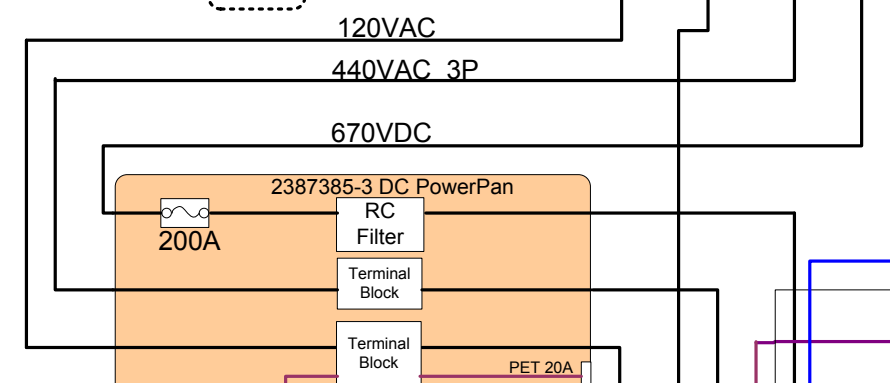

System Block Diagram

GEMS
Healthcare Services
Performance Solutions

== LAN/CAN
↔ Signal
--- Indirect Mechanical connection

KunLun 1.5 CT EE Architecture Diagram

- New designed part
- Need confirmed
- Common parts with Kunlun 1.0

KunLun 1.5 CT EE Architecture Diagram

200/220/240
380/400/420
440/460/480

- New designed part
- Need confirmed
- Common parts with Kunlun 1.0