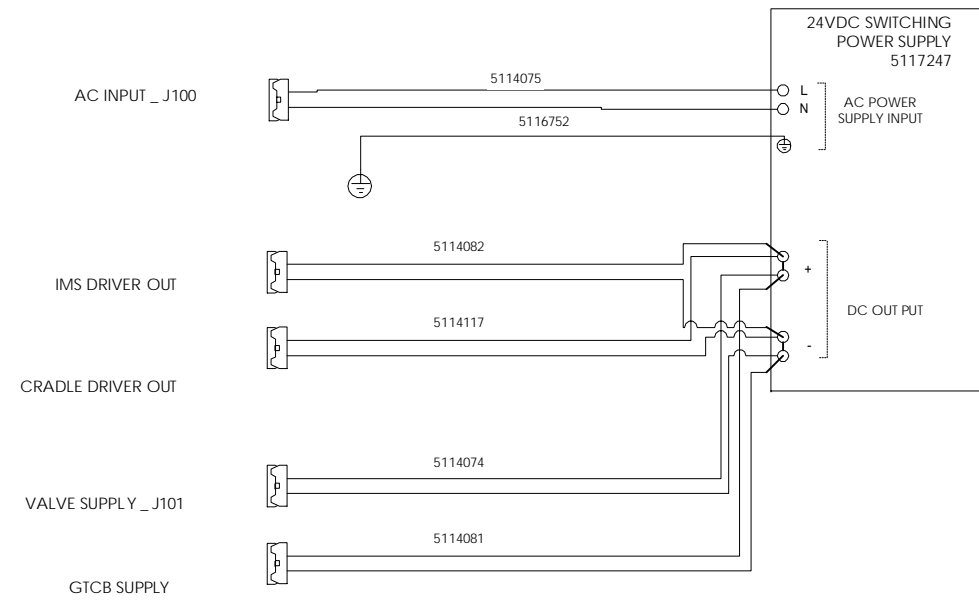

# 5127384 POWER SUPPLY ASSY

# 5127384-2 POWER SUPPLY ASSY

△		--		DR.	有山	Elec eng	POWER SUPPLY ASSY	
△		--		CH.	高市		5127384SCH	
△	2	D-4 P/N mistake correction.		DATE	Jan/23/06	有山	PAGE 1 / 1	
REV.	ZONE	ECR/ECO	DATE	REV. BY	APP.	DATE		