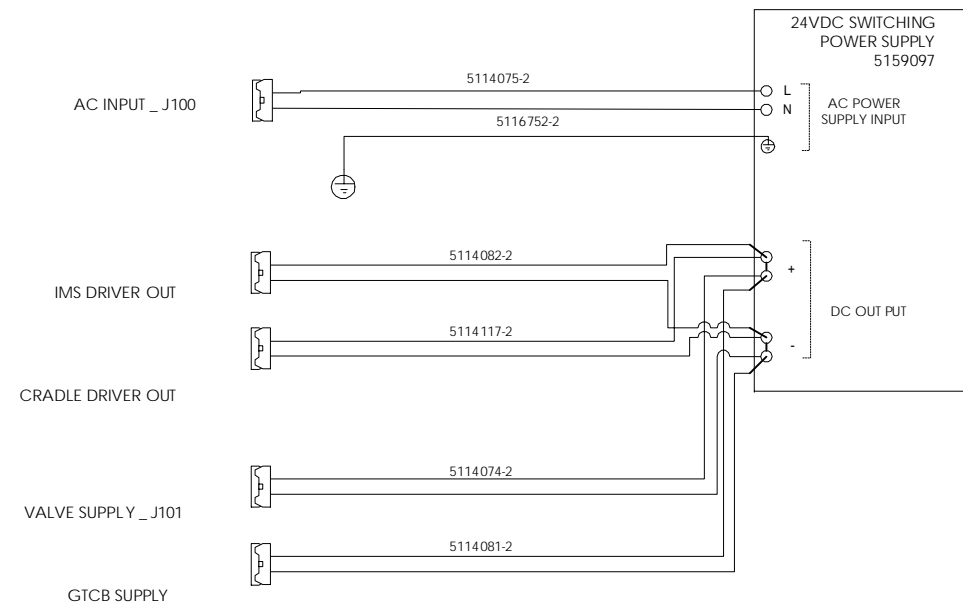

# 5127384 POWER SUPPLY ASSY

# 5127384-2 POWER SUPPLY ASSY

△		--		DR.	有山	Elec eng	POWER SUPPLY ASSY	
△		--		CH.	高市		5127384SCH	
△	2	D-4 P/N mistake correction.		DATE	Jan/23/06	有山	PAGE 1 / 1	
REV.	ZONE	ECR/ECO	DATE	REV. BY	APP.	DATE		