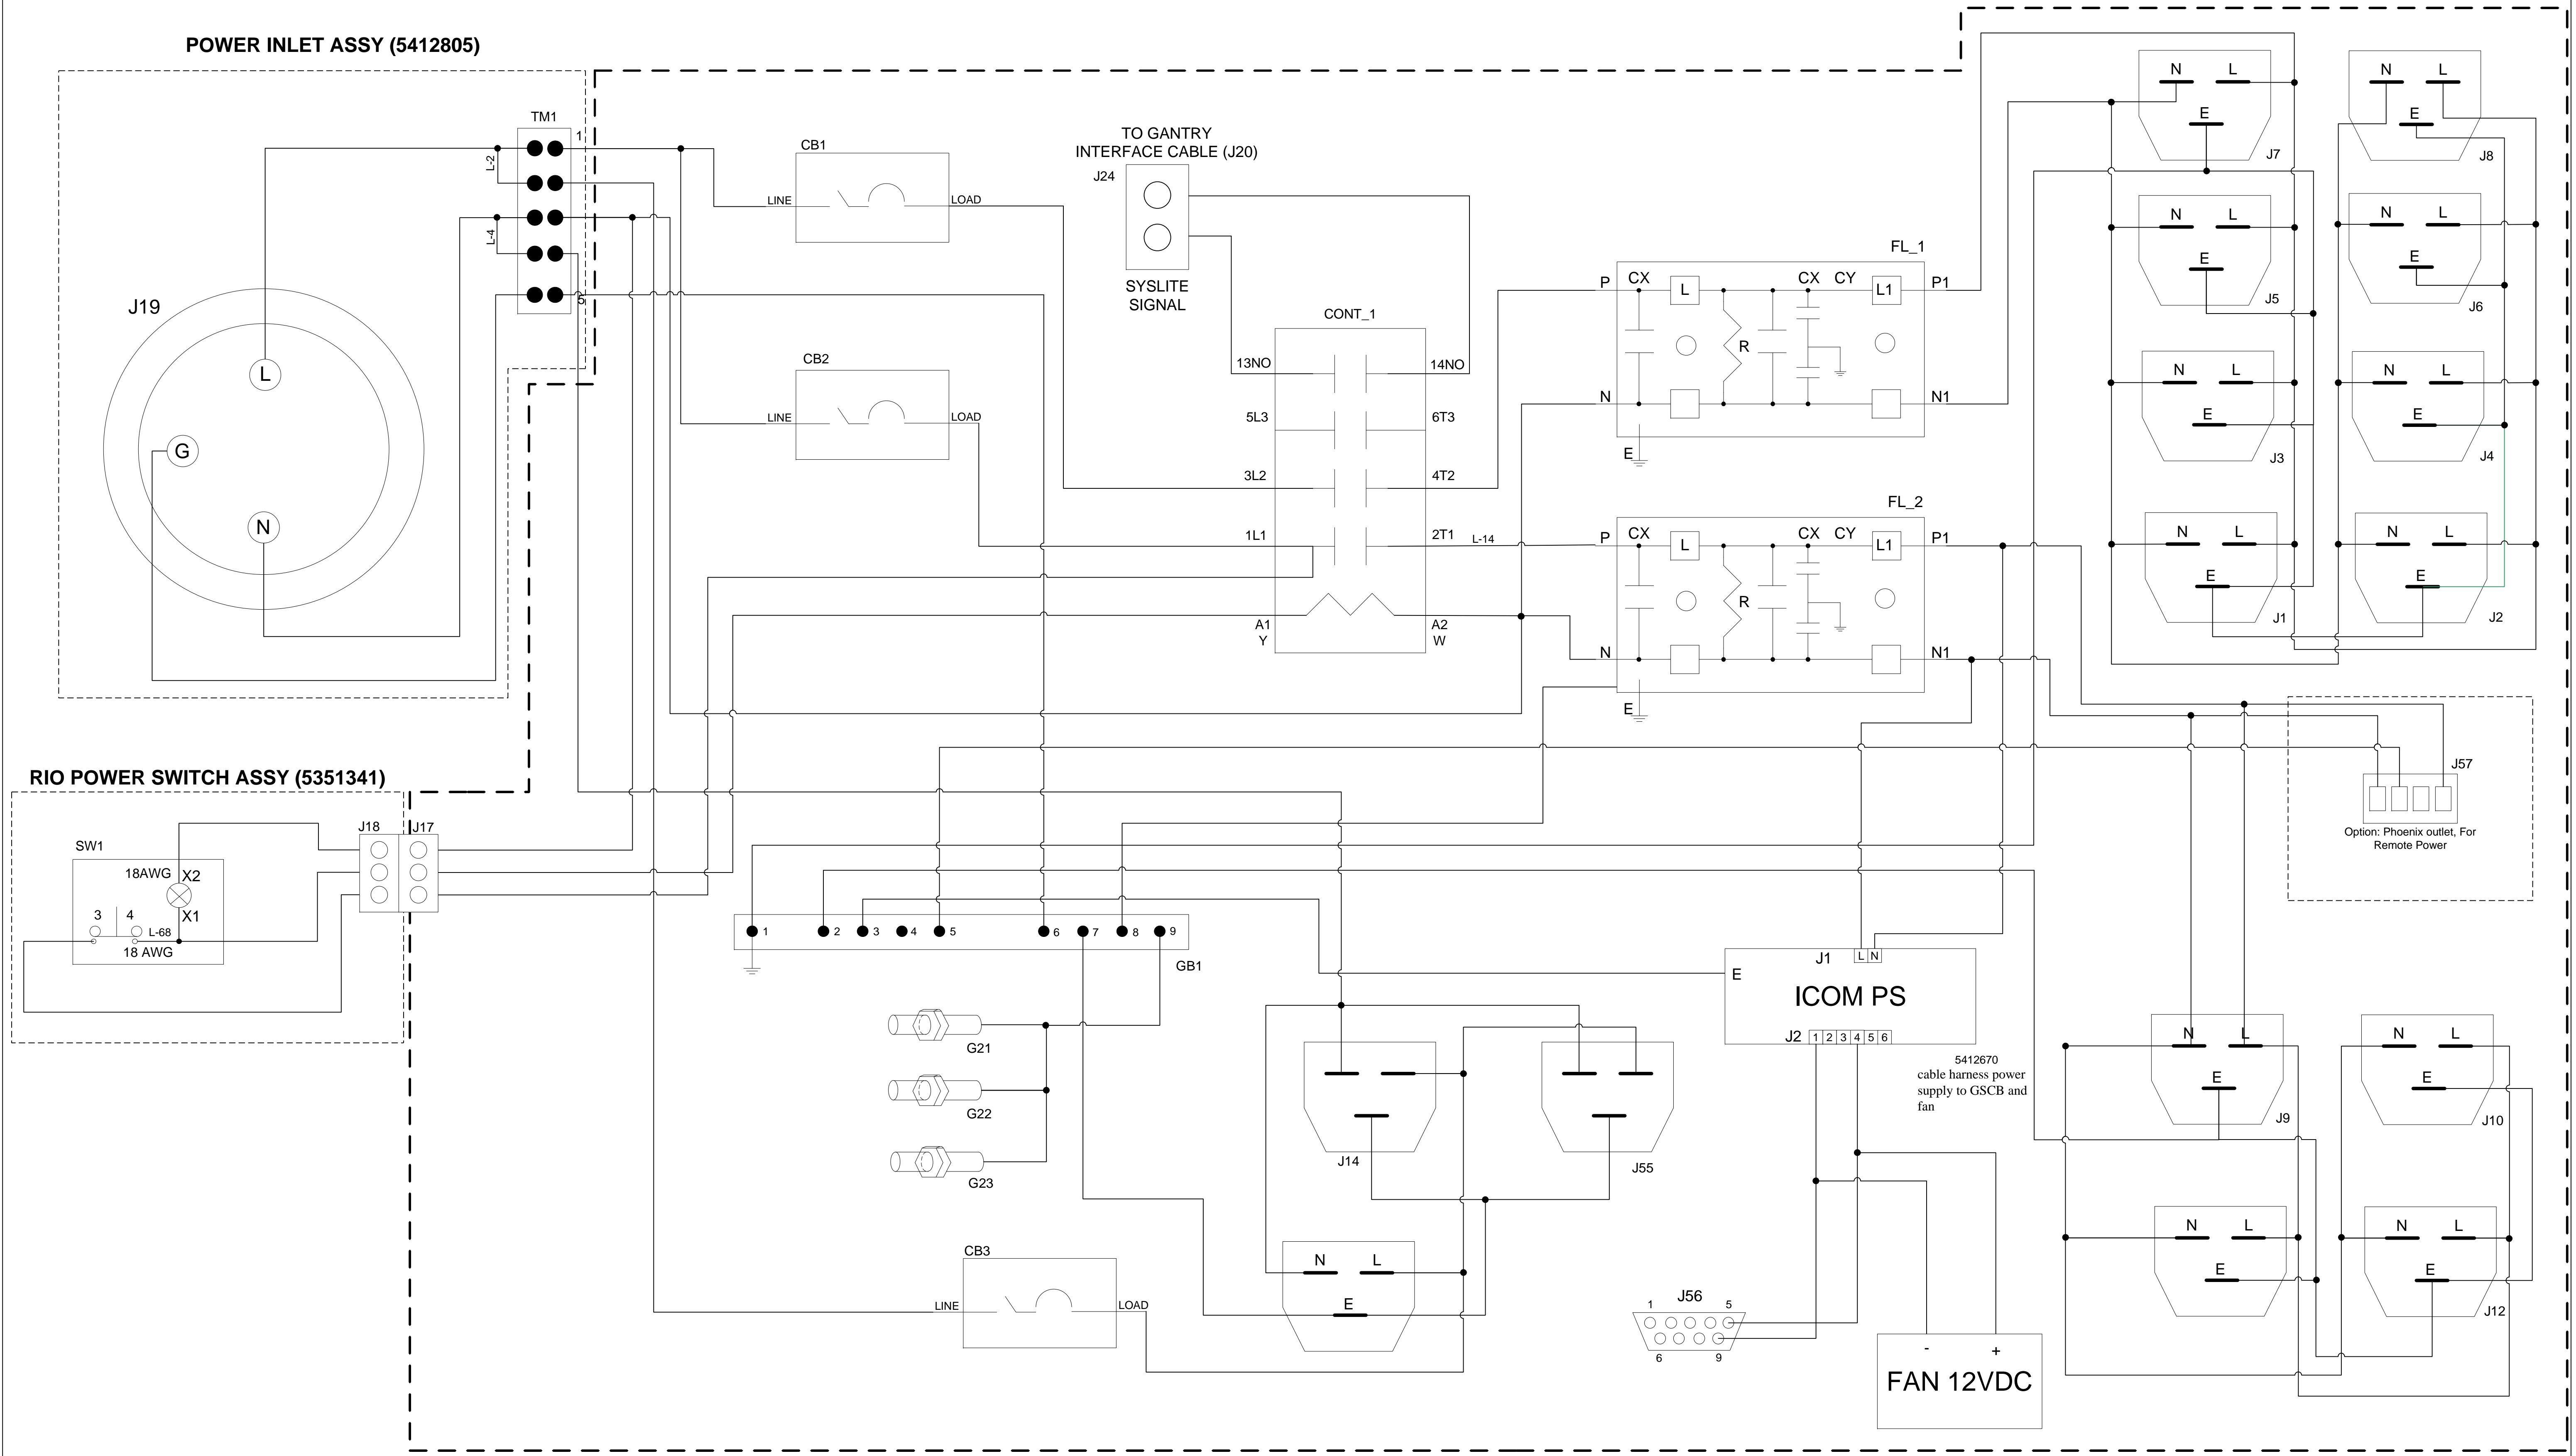

# NIO CONSOLE OUTLET AC BOX SCH

<b>REV 1</b> MADE BY	ECO DATE	DESCRIPTION Initial release APP BY DATE	<b>MADE BY:</b> ZHOU JUN <b>DATE:</b> 16-MAY-2011	ELECTRONIC RELEASE PROCESS DESIGN RELEASED		<b>DESIGN TITLE</b> NIO OUTLET AC BOX ASSY <b>FIRST MADE FOR</b>	<b>5412524SCH</b>	<b>REV</b> 1	<b>SIZE</b> D	<b>SHEET</b> 1/1
-------------------------	-------------	--	--	---	--	---	-------------------	-----------------	------------------	---------------------