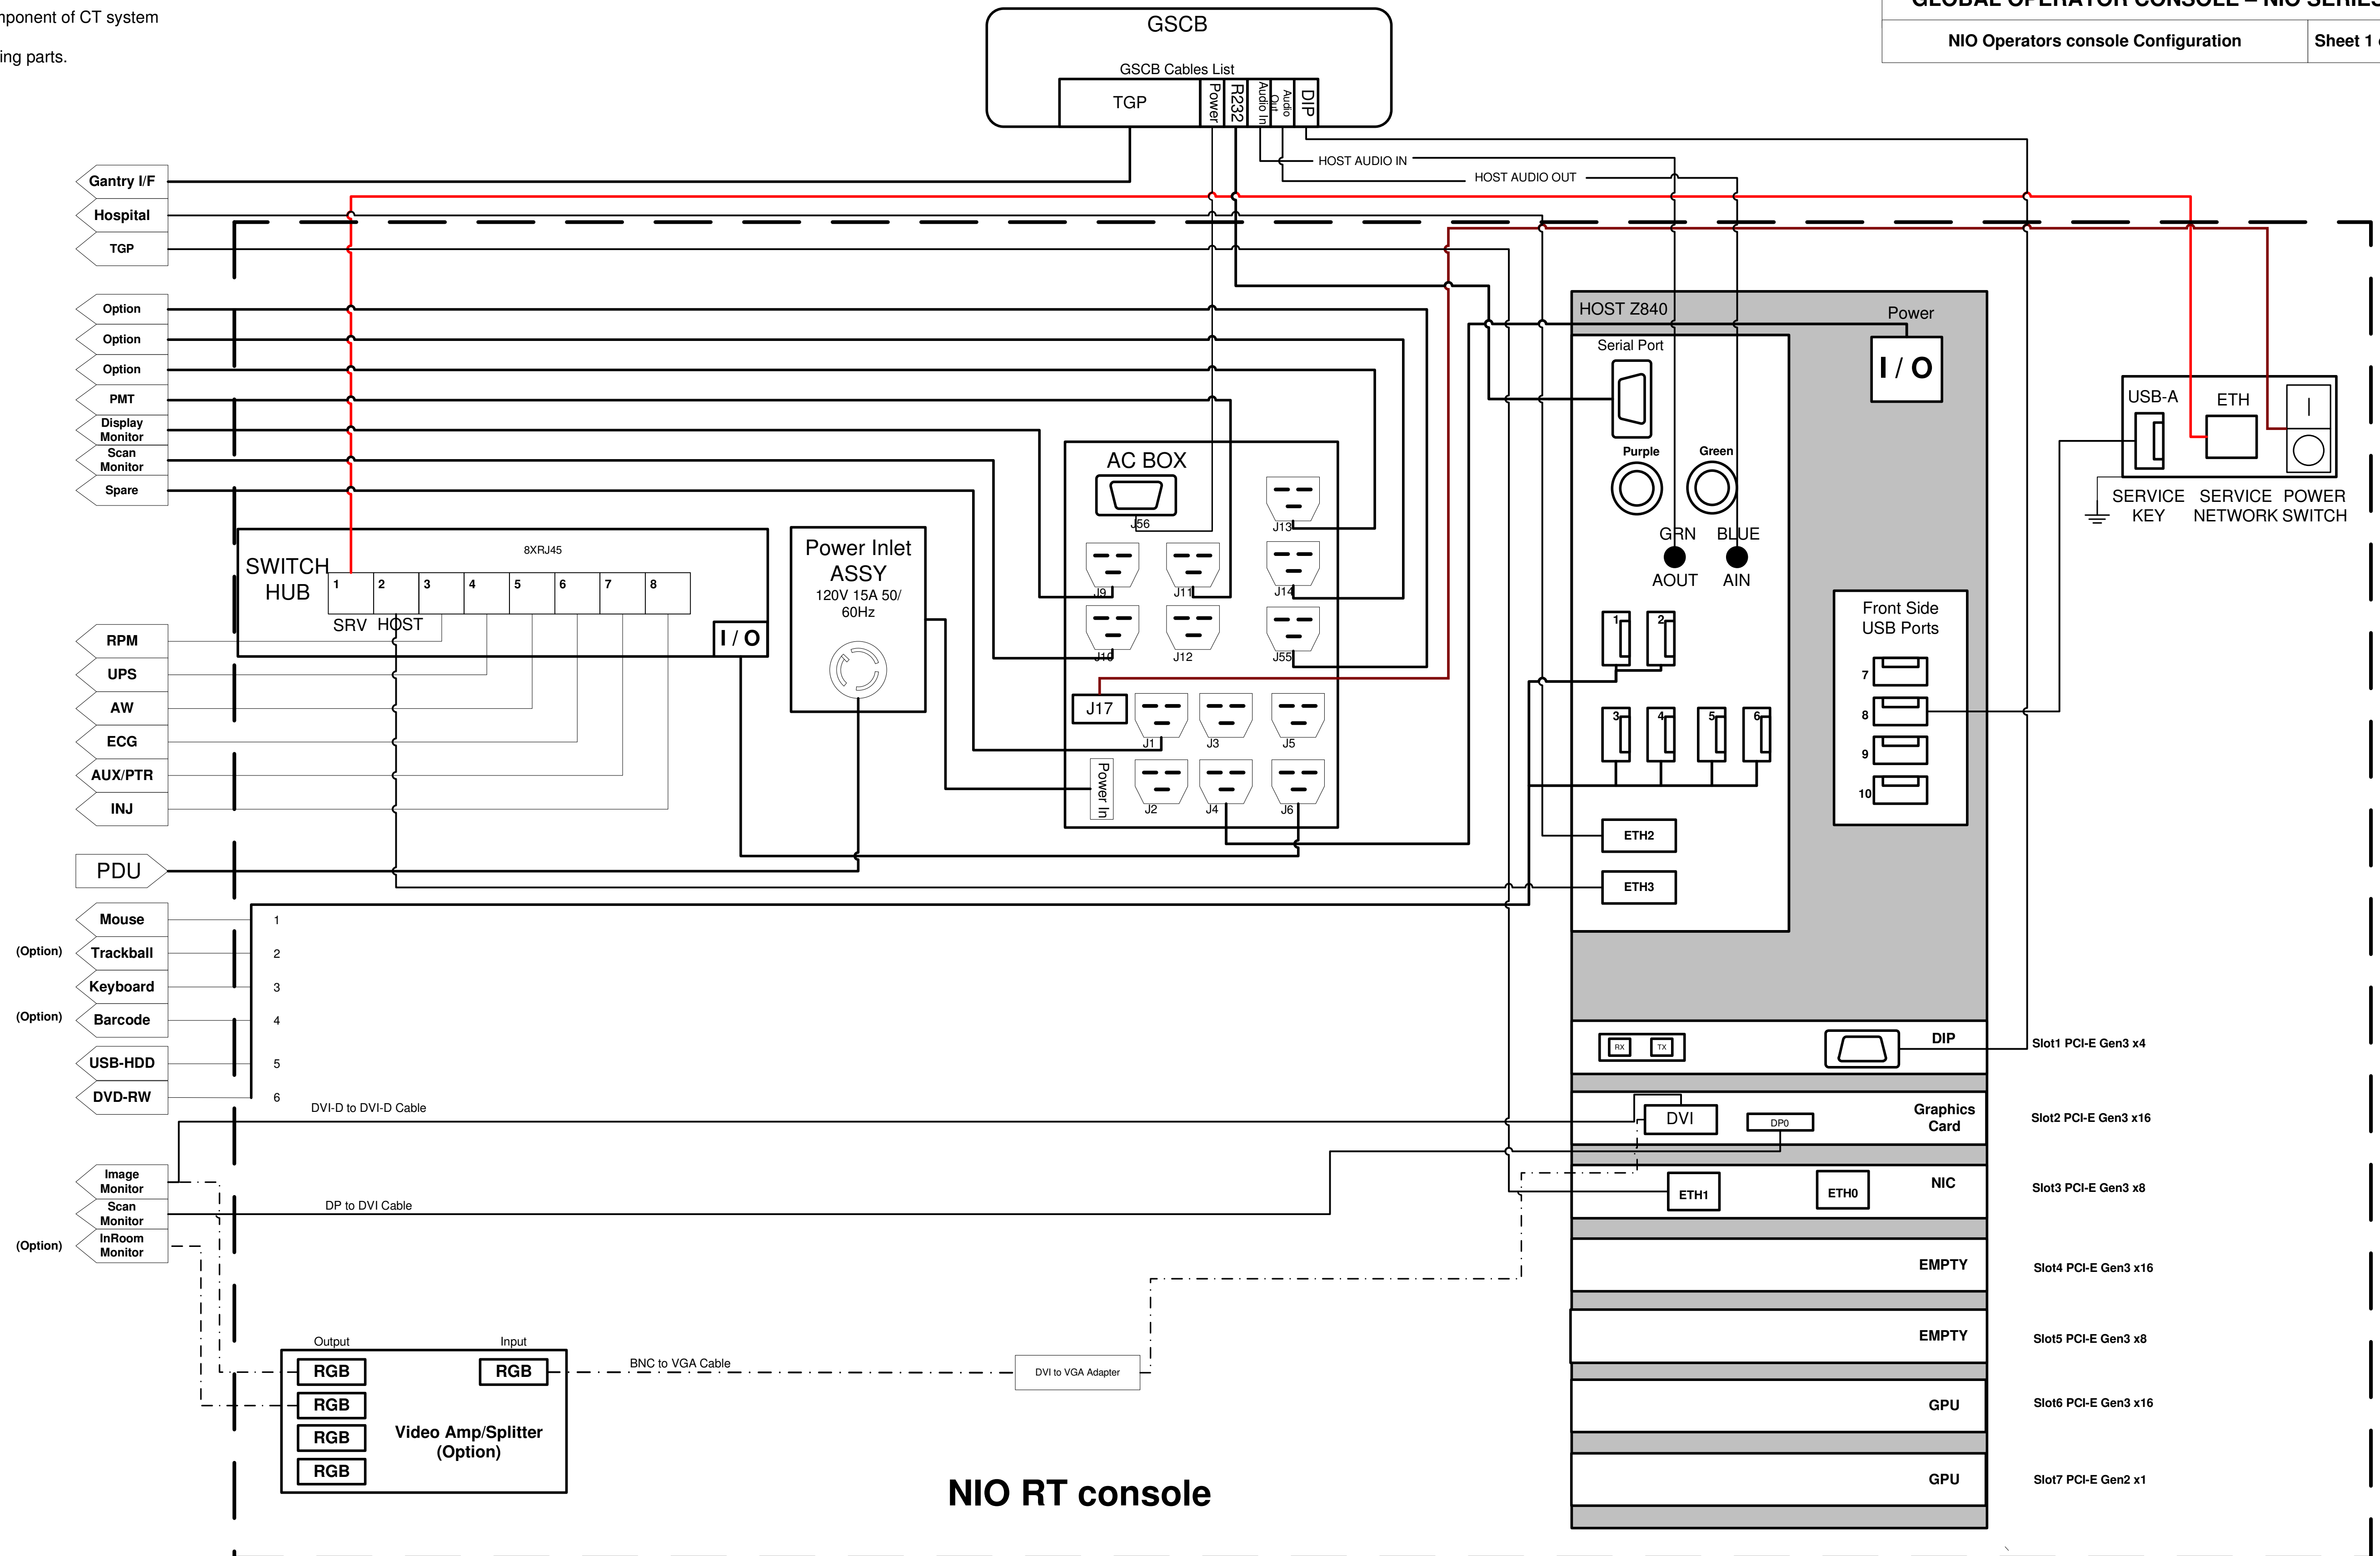

Essential attribute : This is Sub Component of CT system

This drawing is applicable for following parts.
5411200-11

GLOBAL OPERATOR CONSOLE – NIO SERIES

NIO Operators console Configuration

Sheet 1 of 1

REV 4	ECO	DESCRIPTION	Update the USB port connection
MADE BY	Ma Abin	DATE	2019-Jun-13
REV 3	ECO	DESCRIPTION	Update the video cable
MADE BY	Ma Abin	DATE	2018-Jun-11

MADE BY:	MA ABIN
DATE:	26 AUG 2016
ELECTRONIC RELEASE PROCESS DESIGN RELEASED	

GE Healthcare China Cooperation
Beijing China

DESIGN TITLE	NIO16 CONSOLE
FIRST MADE FOR	RT PROGRAM
5411200-11SCH	

REV	4	SIZE	A3	SHEET	1 OF 1
-----	---	------	----	-------	--------