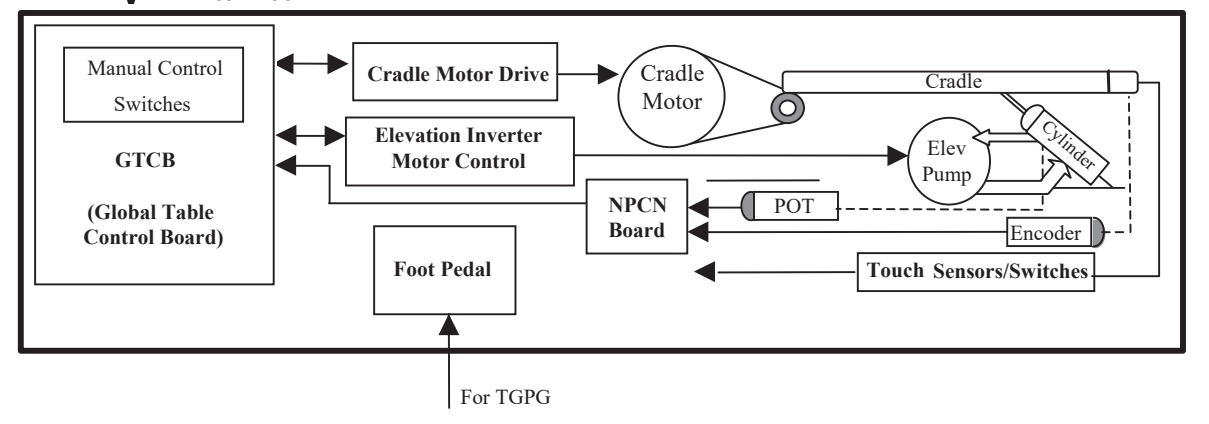

Cj M40 / Revolution EVO System Block Diagram

GANTRY

NGPDU

GT1700V / GT2000 / GT2000x TABLE

Lite 1400mm TABLE

*1 : Revolution EVO System Only
*2 : M40 System Only