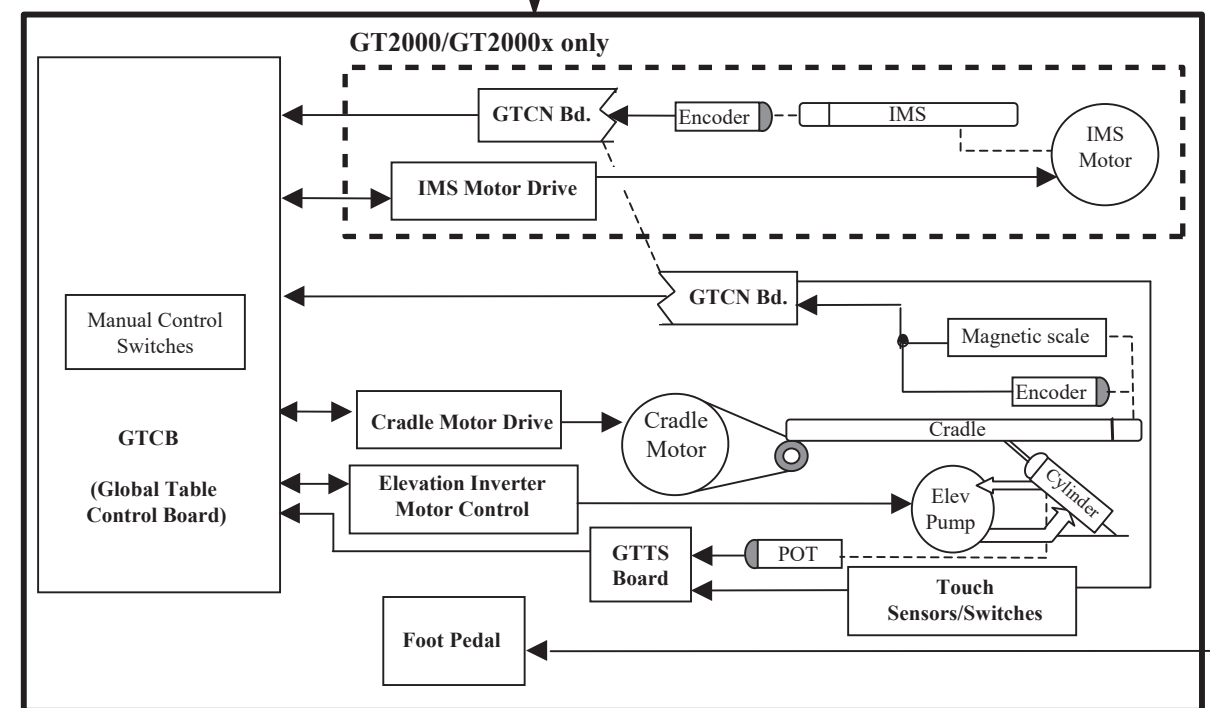

Cj M40 / Revolution EVO System Block Diagram

GANTRY

NGPDU

GT1700V / GT2000 / GT2000x TABLE

Lite 1400mm TABLE

*1 : Revolution EVO System Only
*2 : M40 System Only