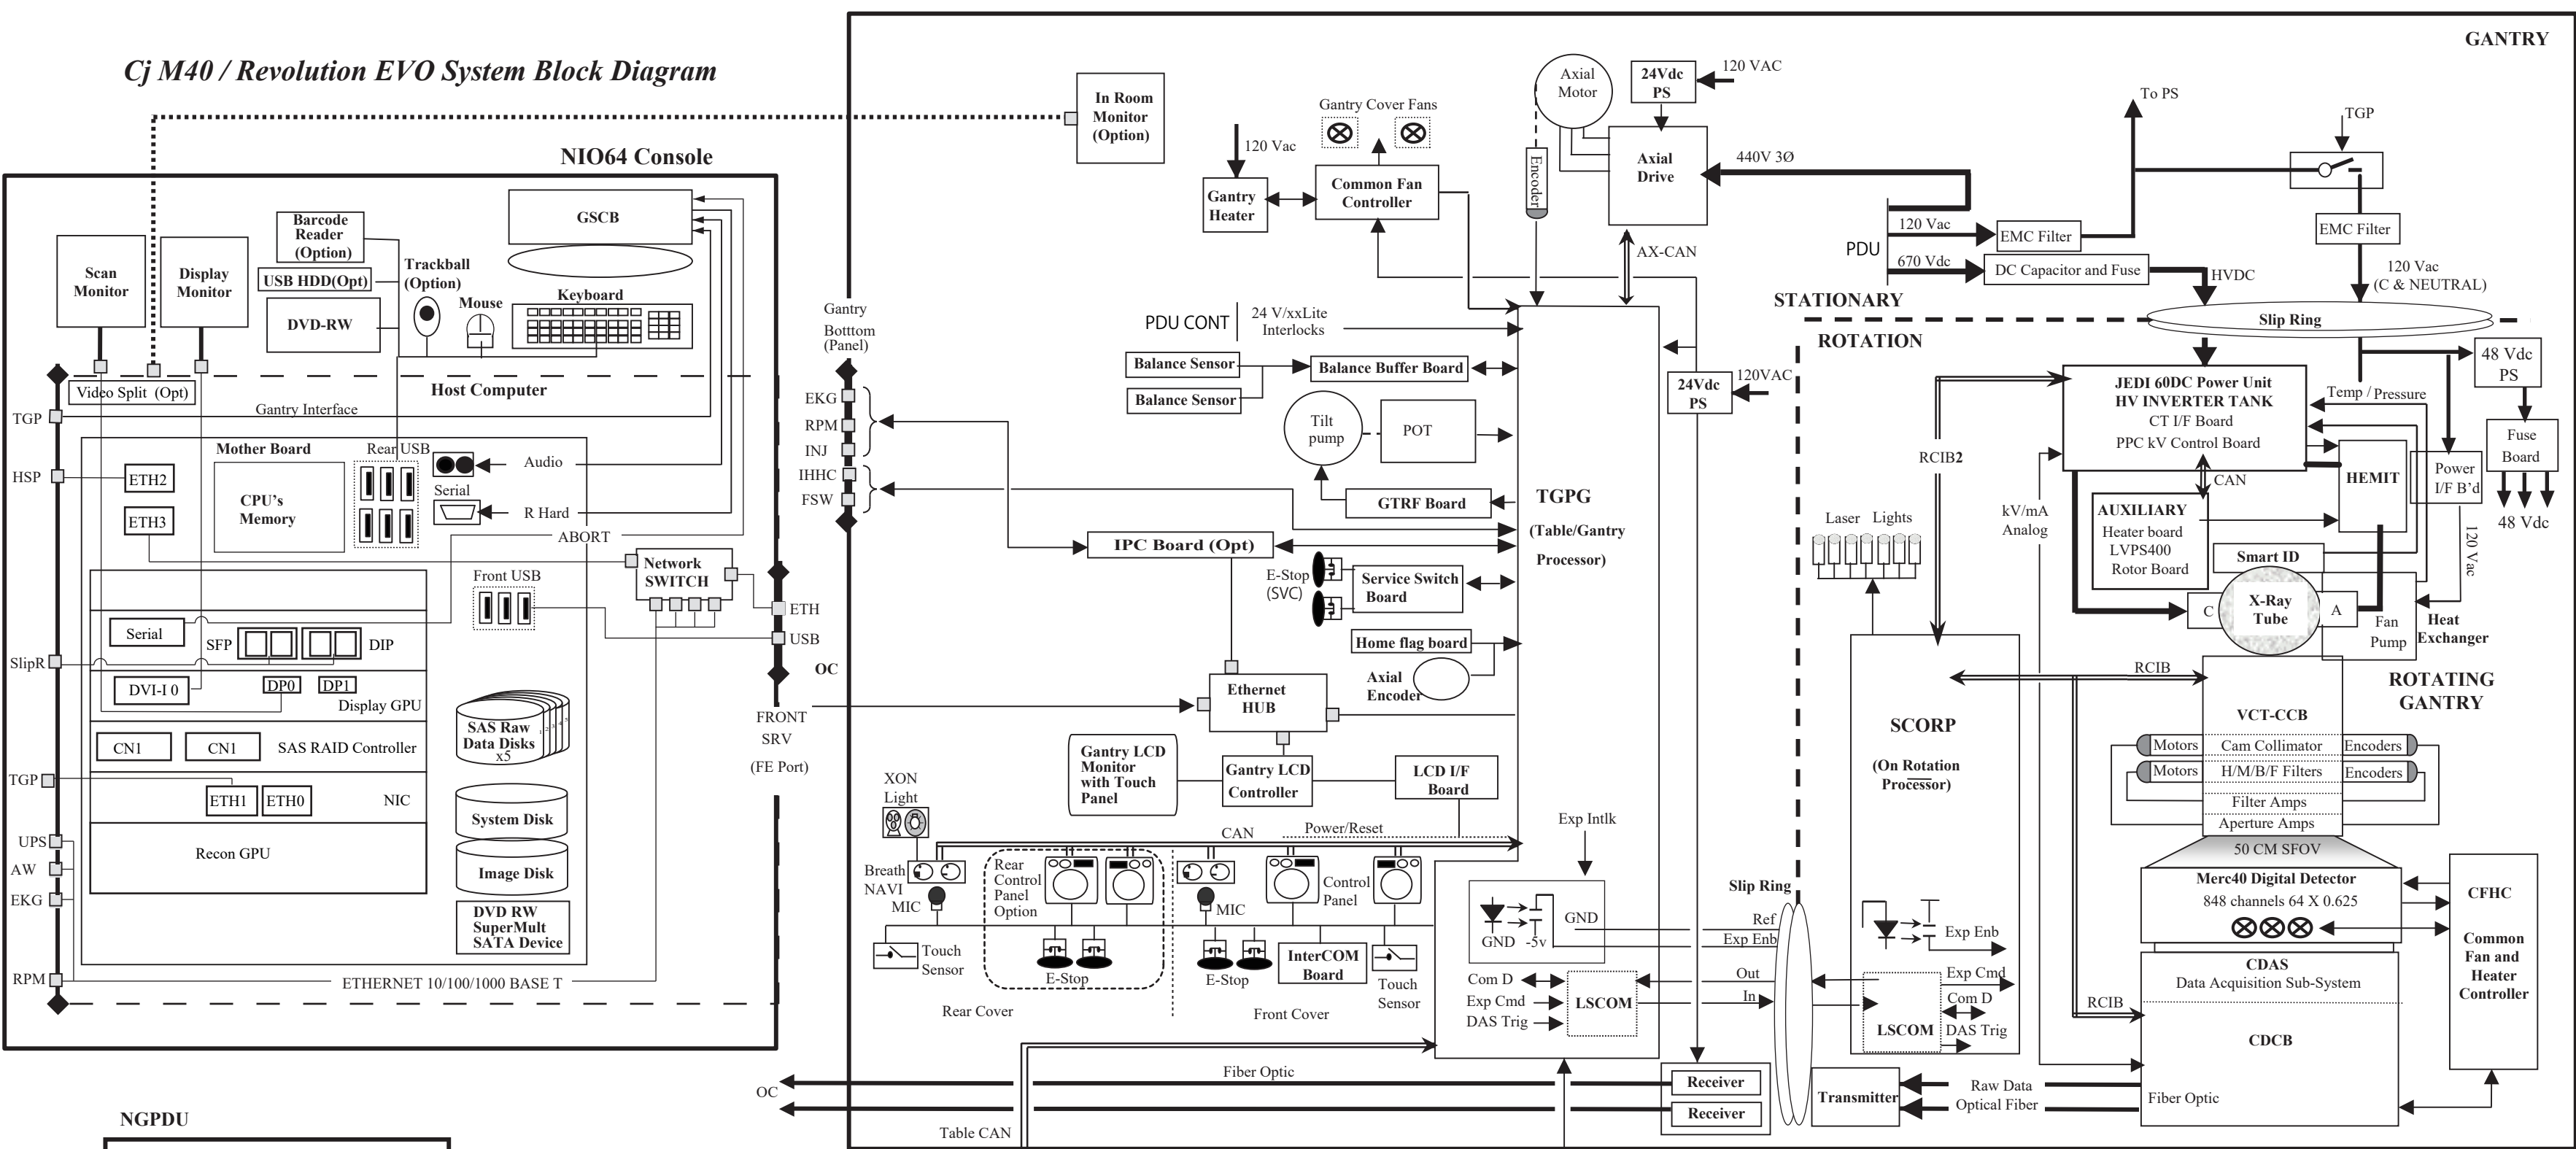

Cj M40 / Revolution EVO System Block Diagram

GANTRY

NGPDU

GT1700V / GT2000 / GT2000x TABLE

Lite 1400mm TABLE

*1 : Revolution EVO System Only
*2 : M40 System Only