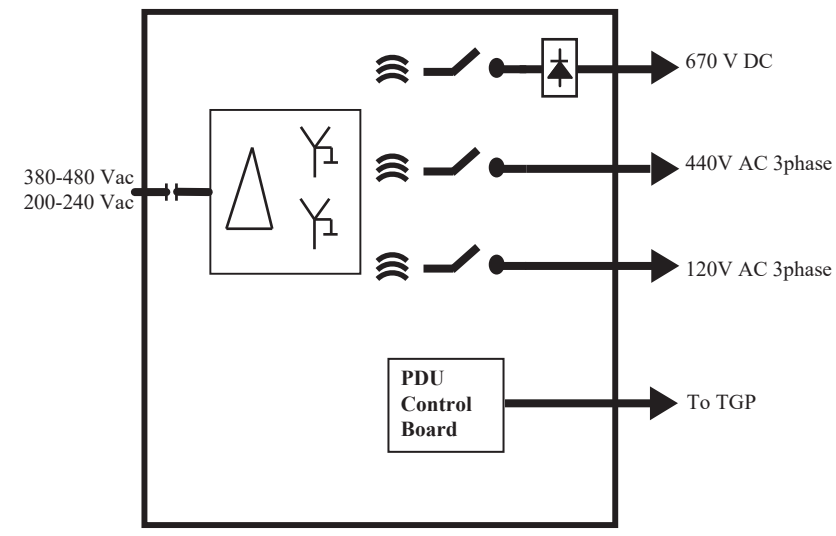

Cj M40 / Revolution EVO System Block Diagram

GANTRY

NGPDU

GT1700V / GT2000 / GT2000x TABLE

Lite 1400mm TABLE

*1 : Revolution EVO System Only
*2 : M40 System Only