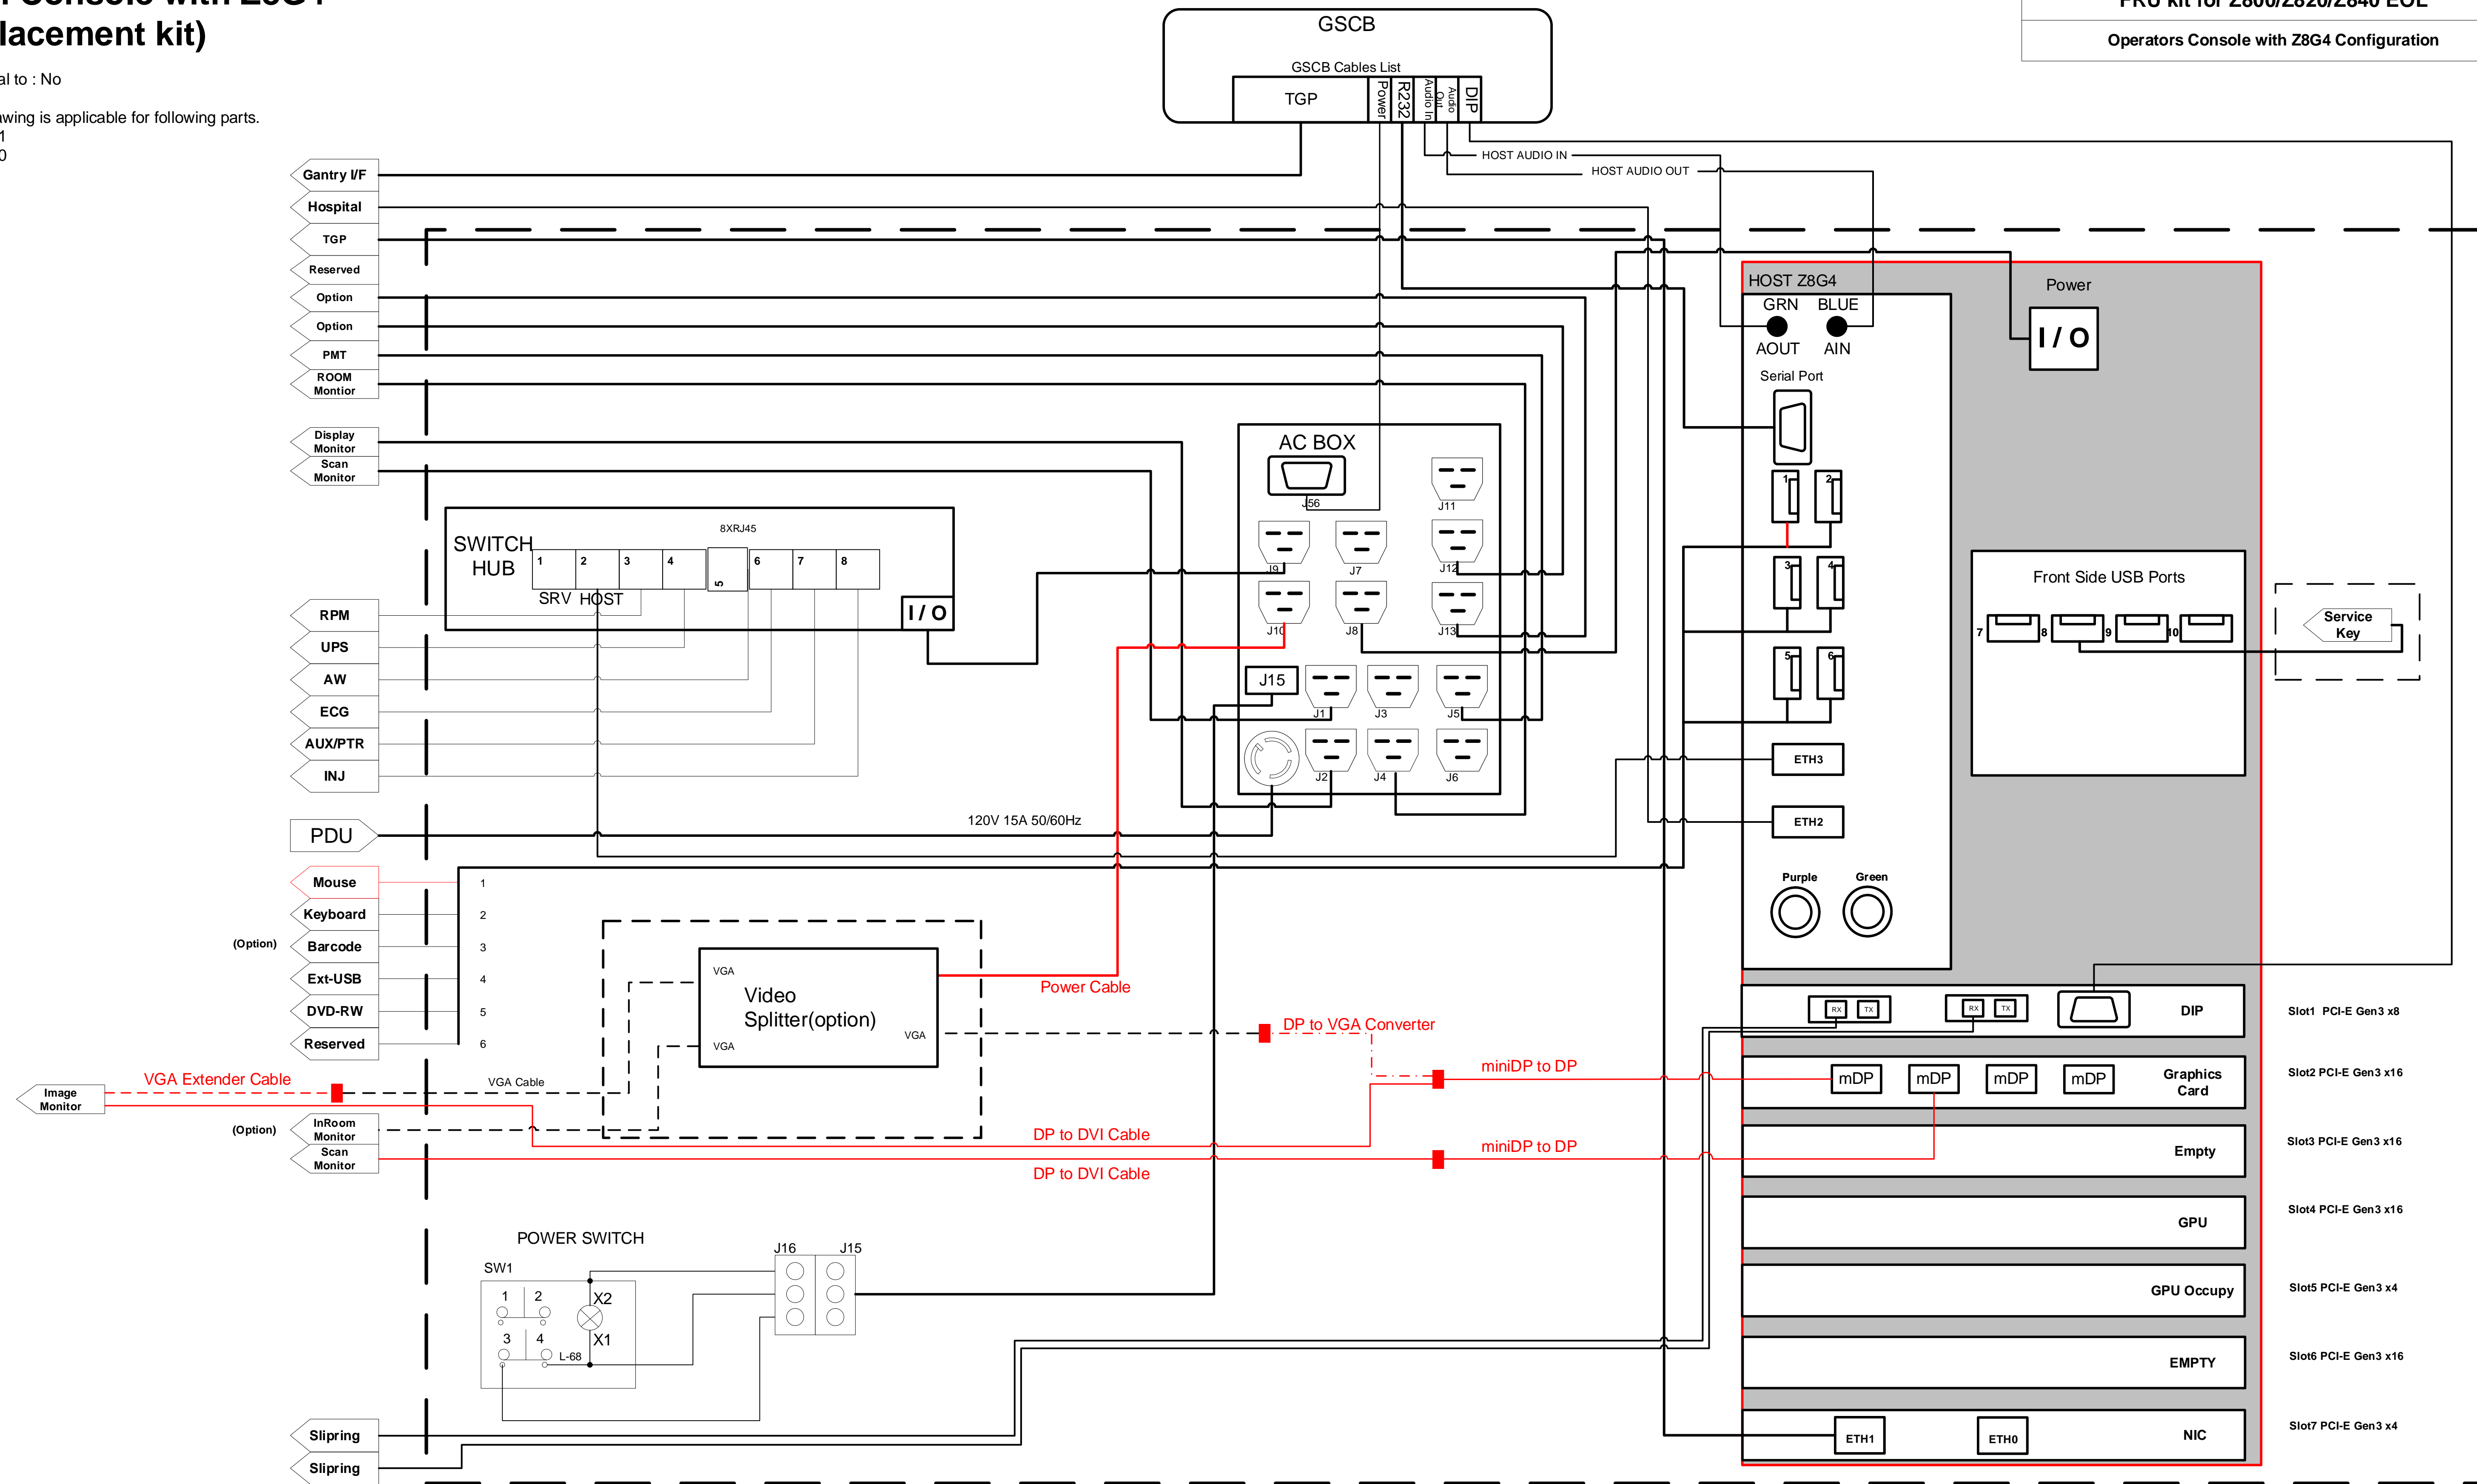

# RIO Console with Z8G4 (Replacement kit)

Essential to : No

This drawing is applicable for following parts.  
5856590  
5858689

**GLOBAL OPERATOR CONSOLE –  
FRU kit for Z800/Z820/Z840 EOL**  
Operators Console with Z8G4 Configuration

# NIO64 Console with Z8G4 (Replacement kit)

Essential to : No

This drawing is applicable for following parts.

5856590  
5856591  
5858689

**GLOBAL OPERATOR CONSOLE –  
FRU kit for Z800/Z820/Z840 EOL**

Operators Console with Z8G4 Configuration

# Open Console with Z8G4 (Replacement kit)

Essential to : No

This drawing is applicable for following parts.  
5856591  
5858690

**GLOBAL OPERATOR CONSOLE –  
FRU kit for Z800/Z820/Z840 EOL**

Operators Console with Z8G4 Configuration

ELECTRONIC RELEASE PROCESS  
DESIGN RELEASED

**5856590SCH**

REV 1 SIZE A4 SHEET 3 OF 3