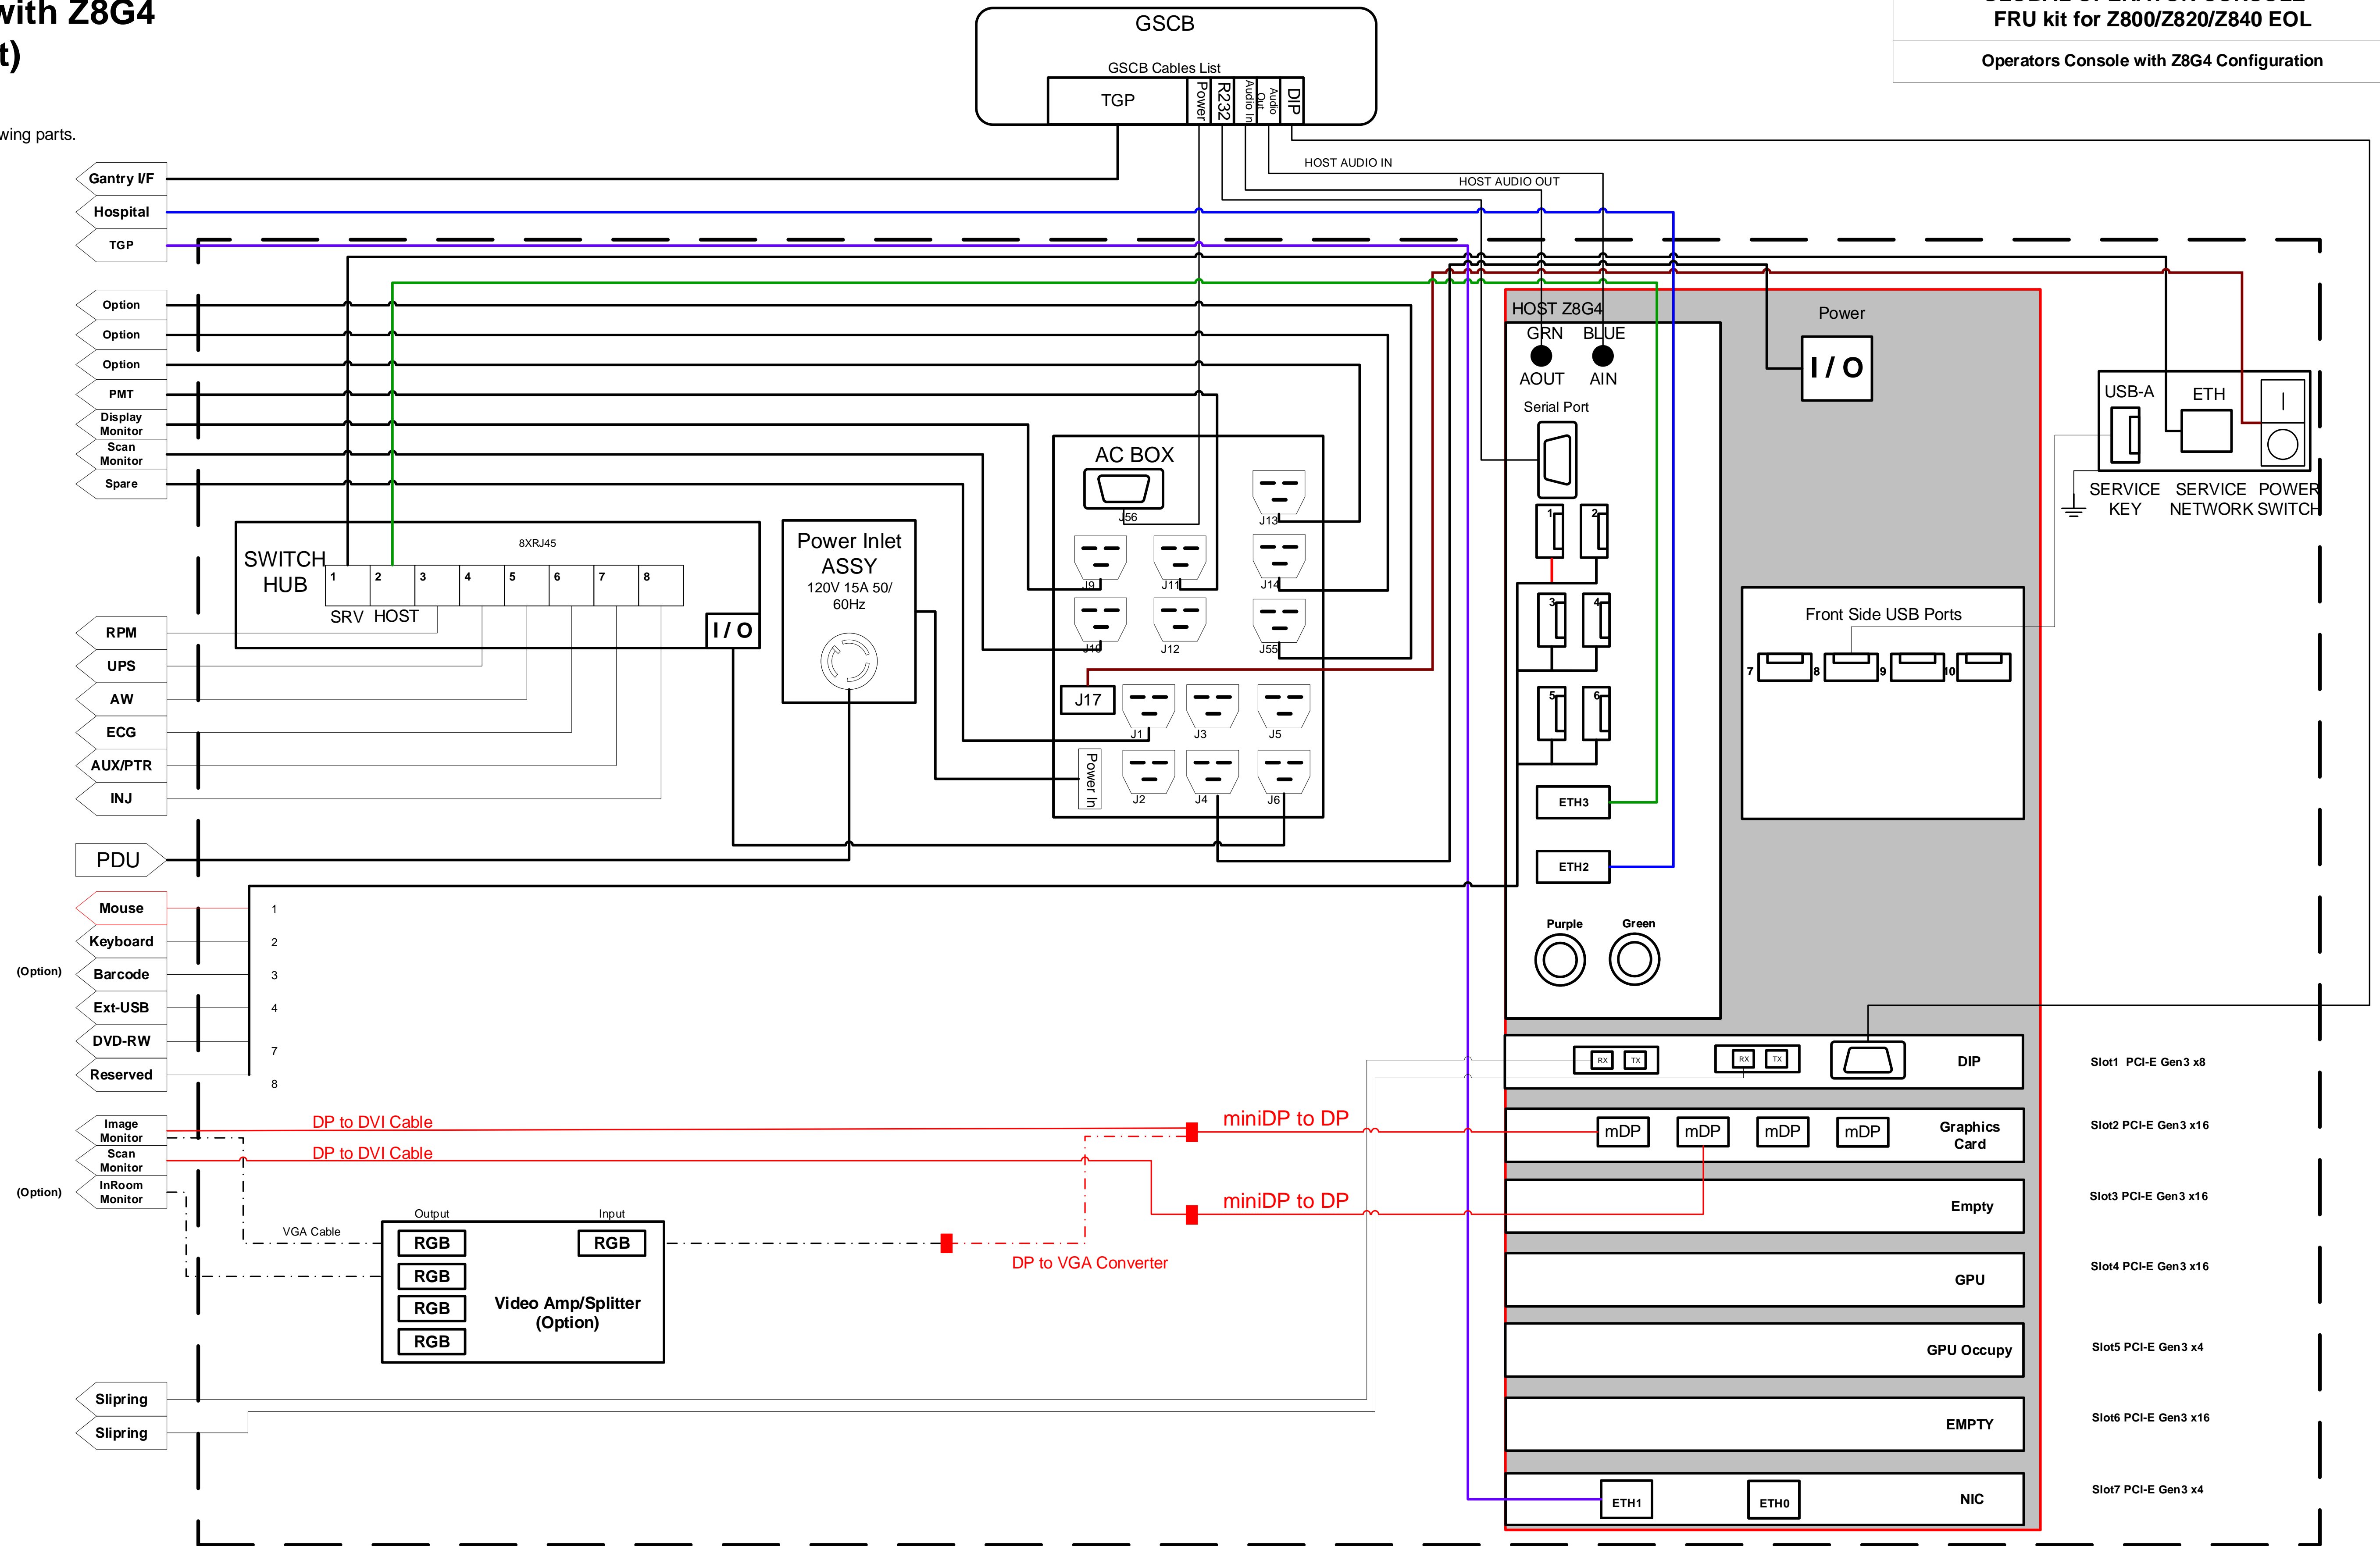

# RIO Console with Z8G4 (Replacement kit)

Essential to : No

This drawing is applicable for following parts.  
5856590  
5858689

**GLOBAL OPERATOR CONSOLE –  
FRU kit for Z800/Z820/Z840 EOL**  
Operators Console with Z8G4 Configuration

# NIO64 Console with Z8G4 (Replacement kit)

Essential to : No

This drawing is applicable for following parts.

5856590  
5856591  
5858689

**GLOBAL OPERATOR CONSOLE –  
FRU kit for Z800/Z820/Z840 EOL**

Operators Console with Z8G4 Configuration

# Open Console with Z8G4 (Replacement kit)

Essential to : No

This drawing is applicable for following parts.  
5856591  
5858690

**GLOBAL OPERATOR CONSOLE –  
FRU kit for Z800/Z820/Z840 EOL**

Operators Console with Z8G4 Configuration

ELECTRONIC RELEASE PROCESS  
DESIGN RELEASED

**5856590SCH**

REV 1 SIZE A4 SHEET 3 OF 3