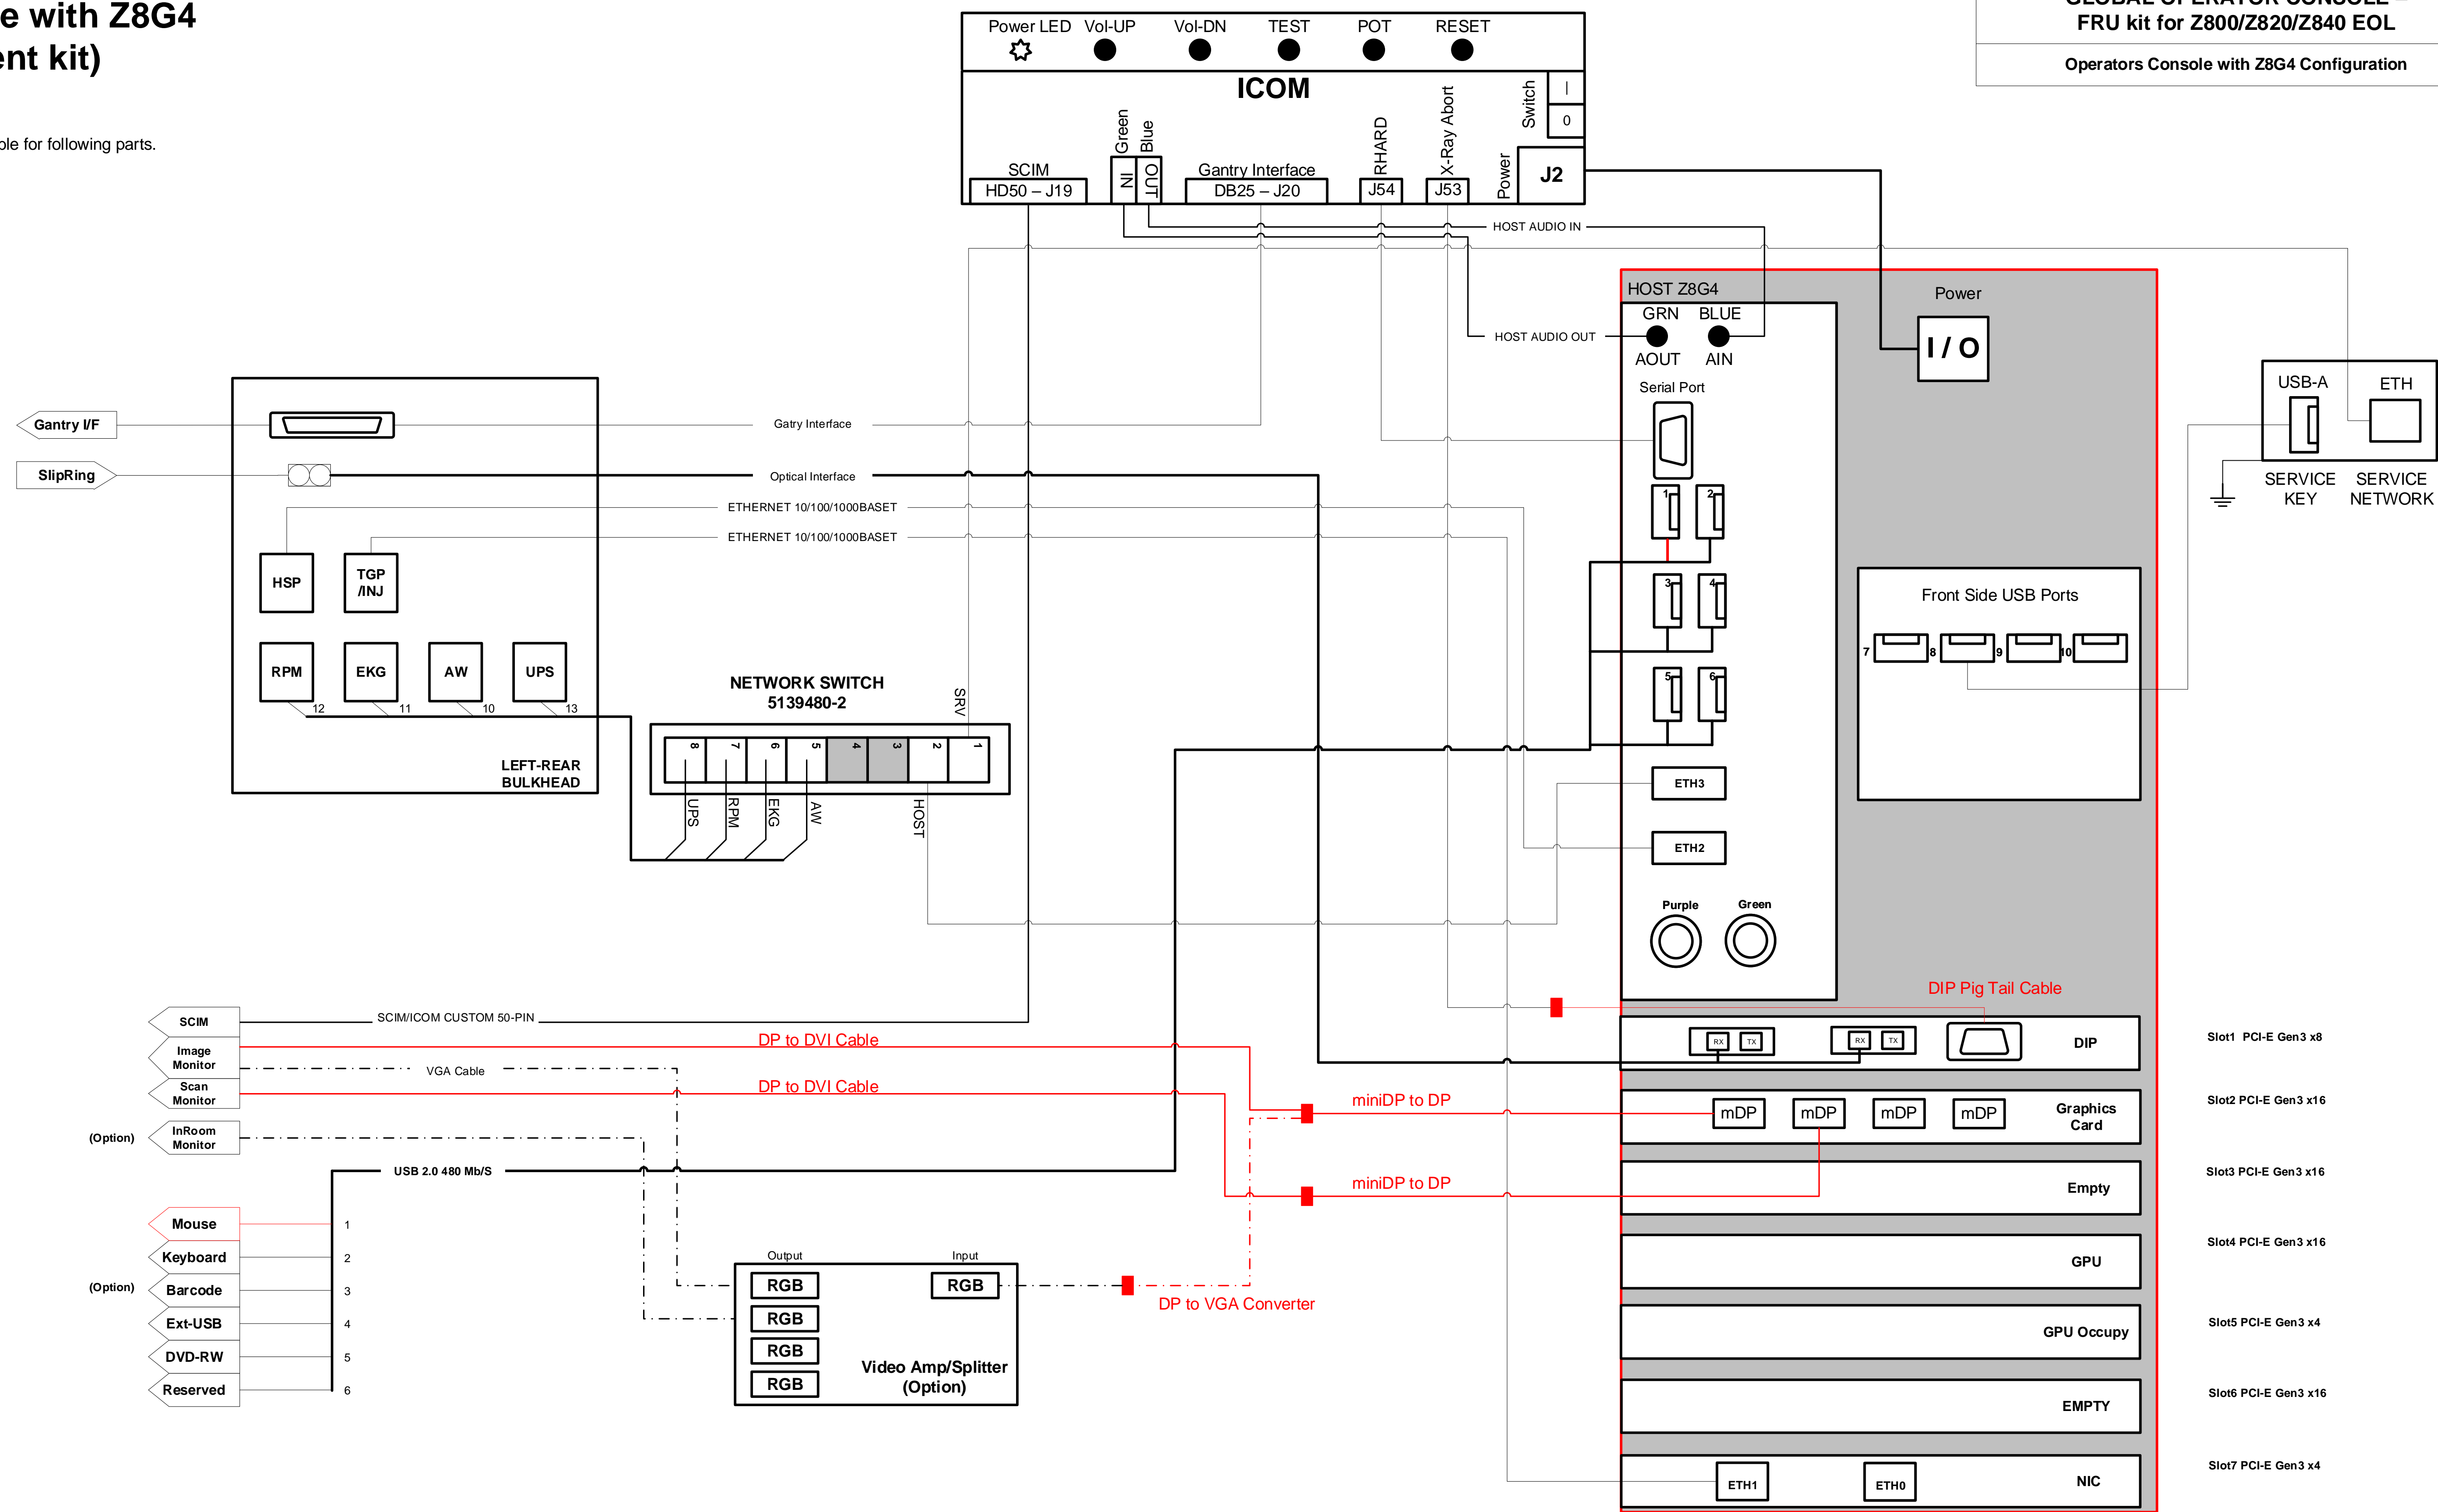

# RIO Console with Z8G4 (Replacement kit)

Essential to : No

This drawing is applicable for following parts.  
5856590  
5858689

**GLOBAL OPERATOR CONSOLE –  
FRU kit for Z800/Z820/Z840 EOL**  
Operators Console with Z8G4 Configuration

# NIO64 Console with Z8G4 (Replacement kit)

Essential to : No

This drawing is applicable for following parts.

5856590  
5856591  
5858689

**GLOBAL OPERATOR CONSOLE –  
FRU kit for Z800/Z820/Z840 EOL**

Operators Console with Z8G4 Configuration

# Open Console with Z8G4 (Replacement kit)

Essential to : No

This drawing is applicable for following parts.  
5856591  
5858690

**GLOBAL OPERATOR CONSOLE –  
FRU kit for Z800/Z820/Z840 EOL**

Operators Console with Z8G4 Configuration

ELECTRONIC RELEASE PROCESS  
DESIGN RELEASED

**5856590SCH**

REV 1 SIZE A4 SHEET 3 OF 3