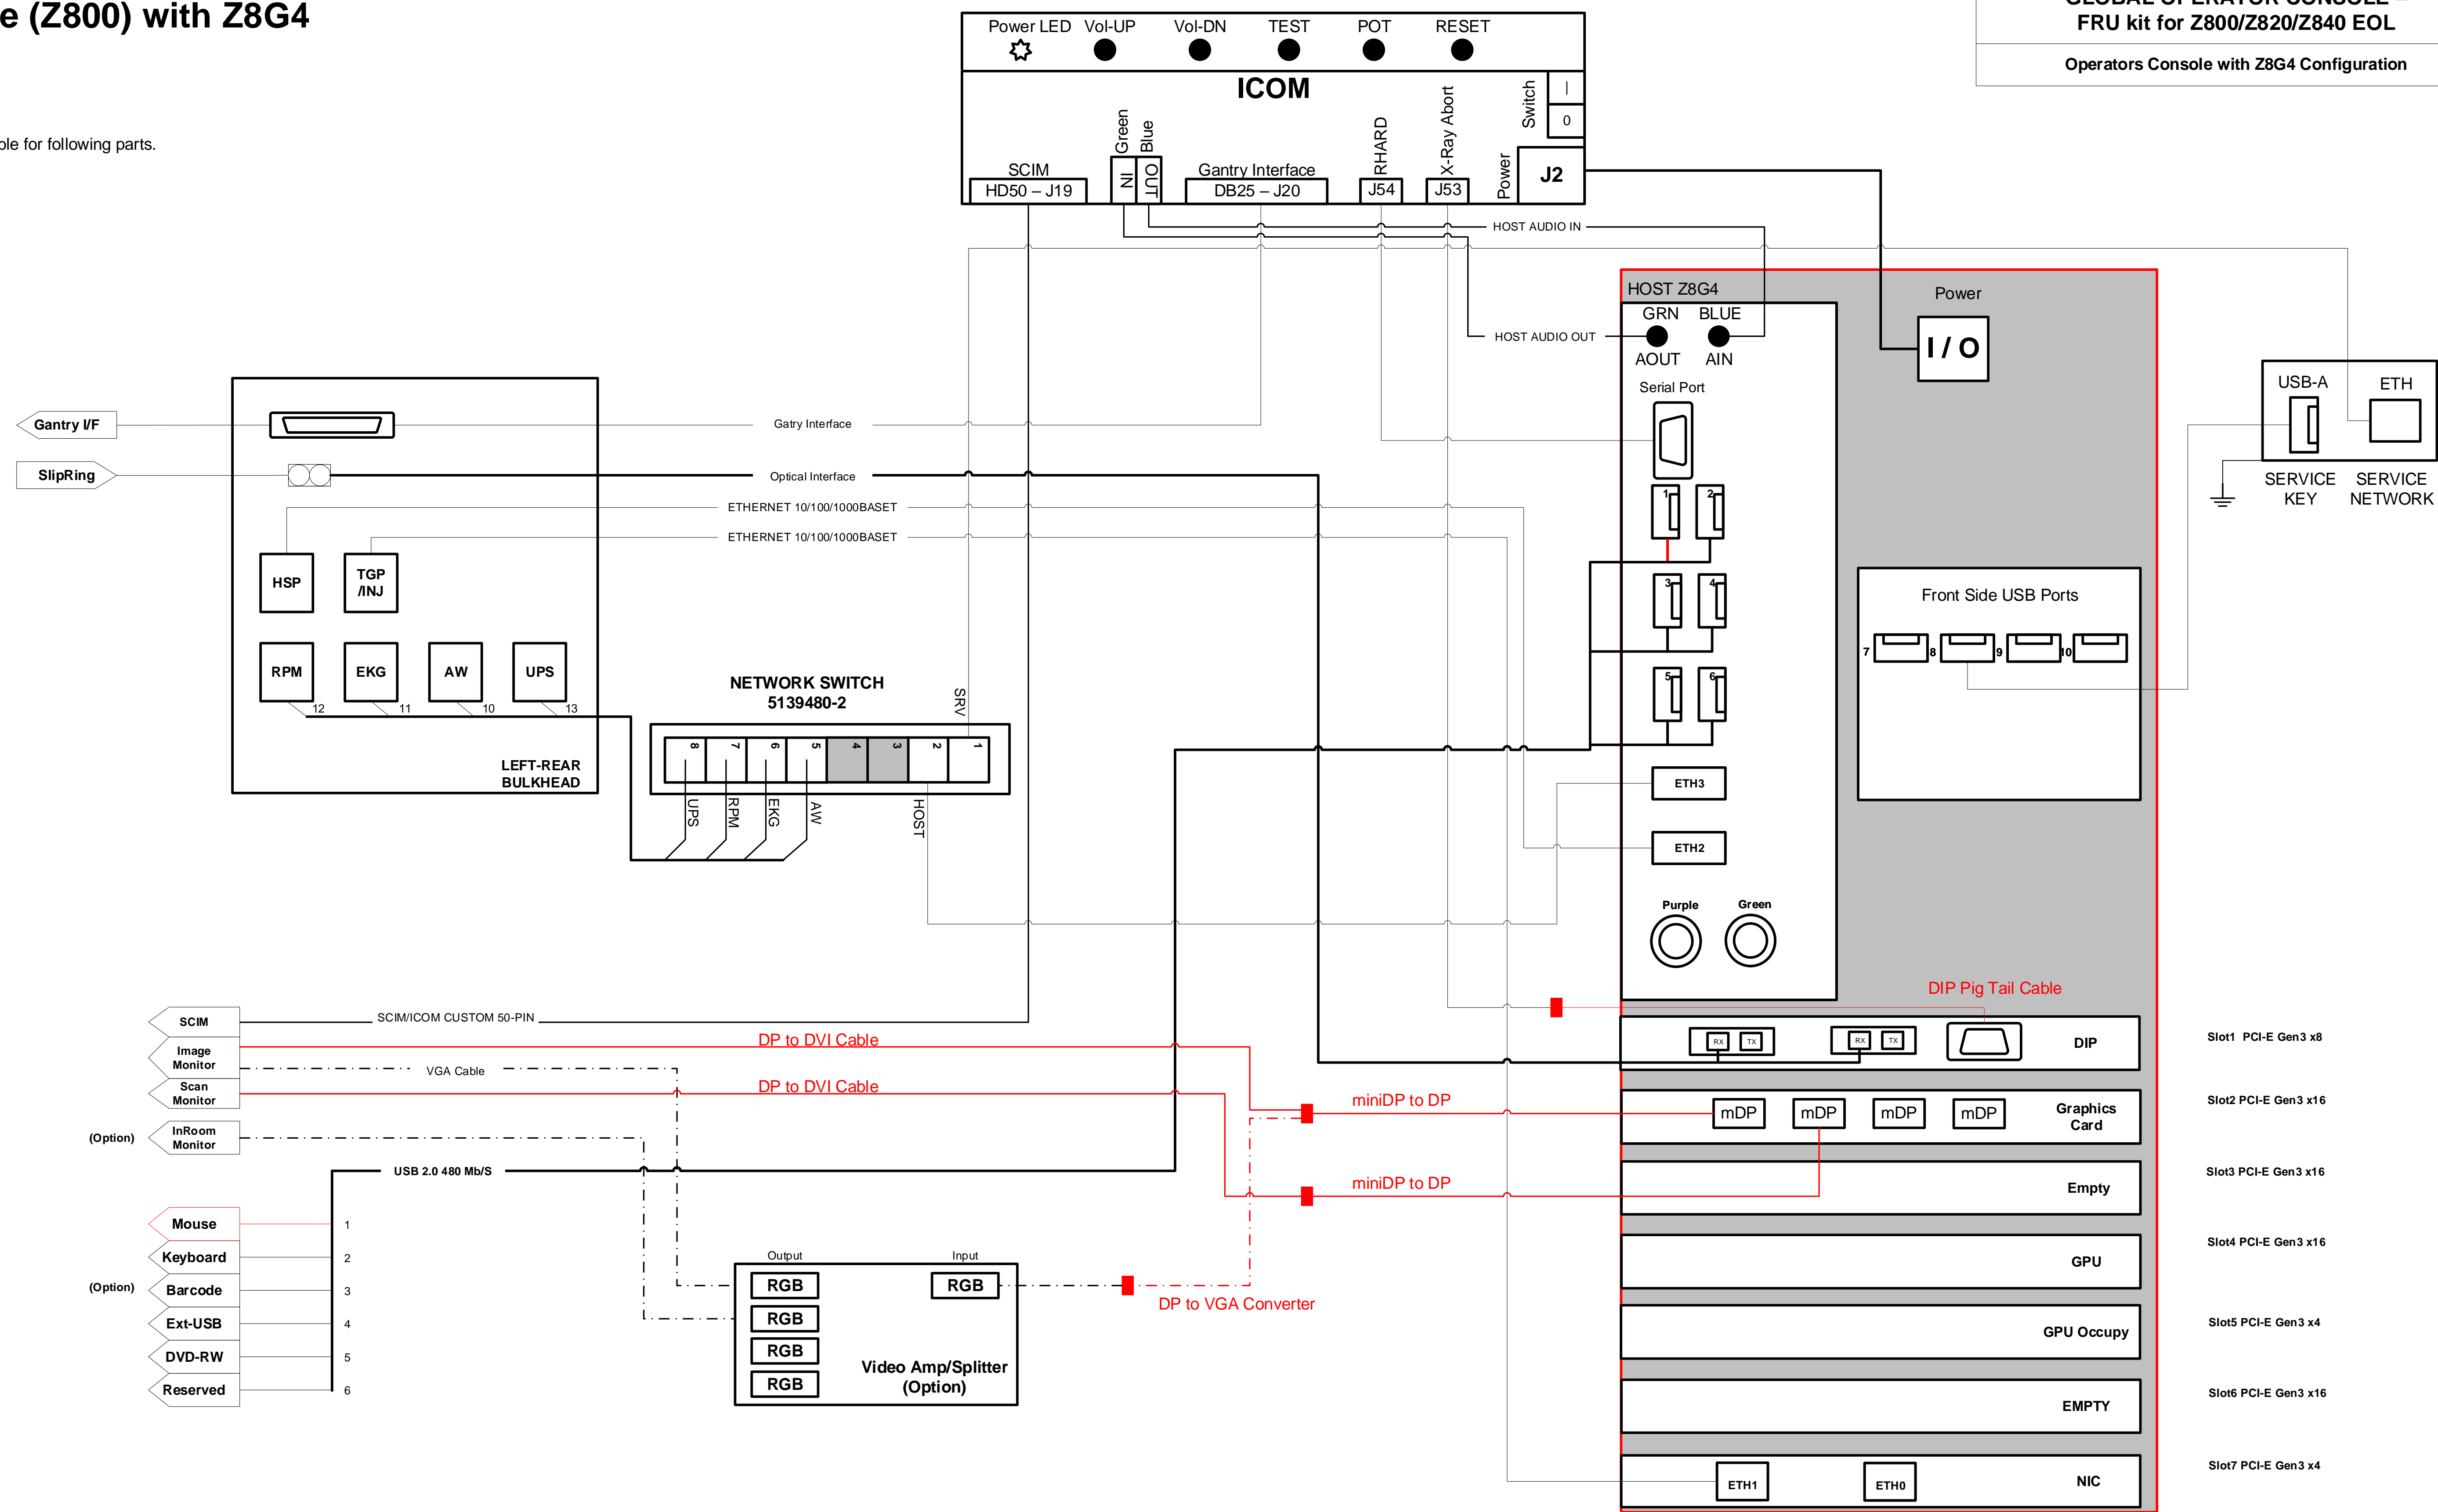

RIO Console (Z800) with Z8G4

Essential to : No

This drawing is applicable for following parts.
5856590
5858689

**GLOBAL OPERATOR CONSOLE –
FRU kit for Z800/Z820/Z840 EOL**
Operators Console with Z8G4 Configuration

MADE BY: YOSHIO TAKAICHI
DATE: 19 AUG 2020
ELECTRONIC RELEASE PROCESS
DESIGN RELEASED

**GE Healthcare Japan
Corporation**

DESIGN TITLE FIRST MADE FOR Console Replacement Kit CT660 and In Room Monitor Kit
5856590SCH
REV 1 SIZE A4 SHEET 1 OF 3