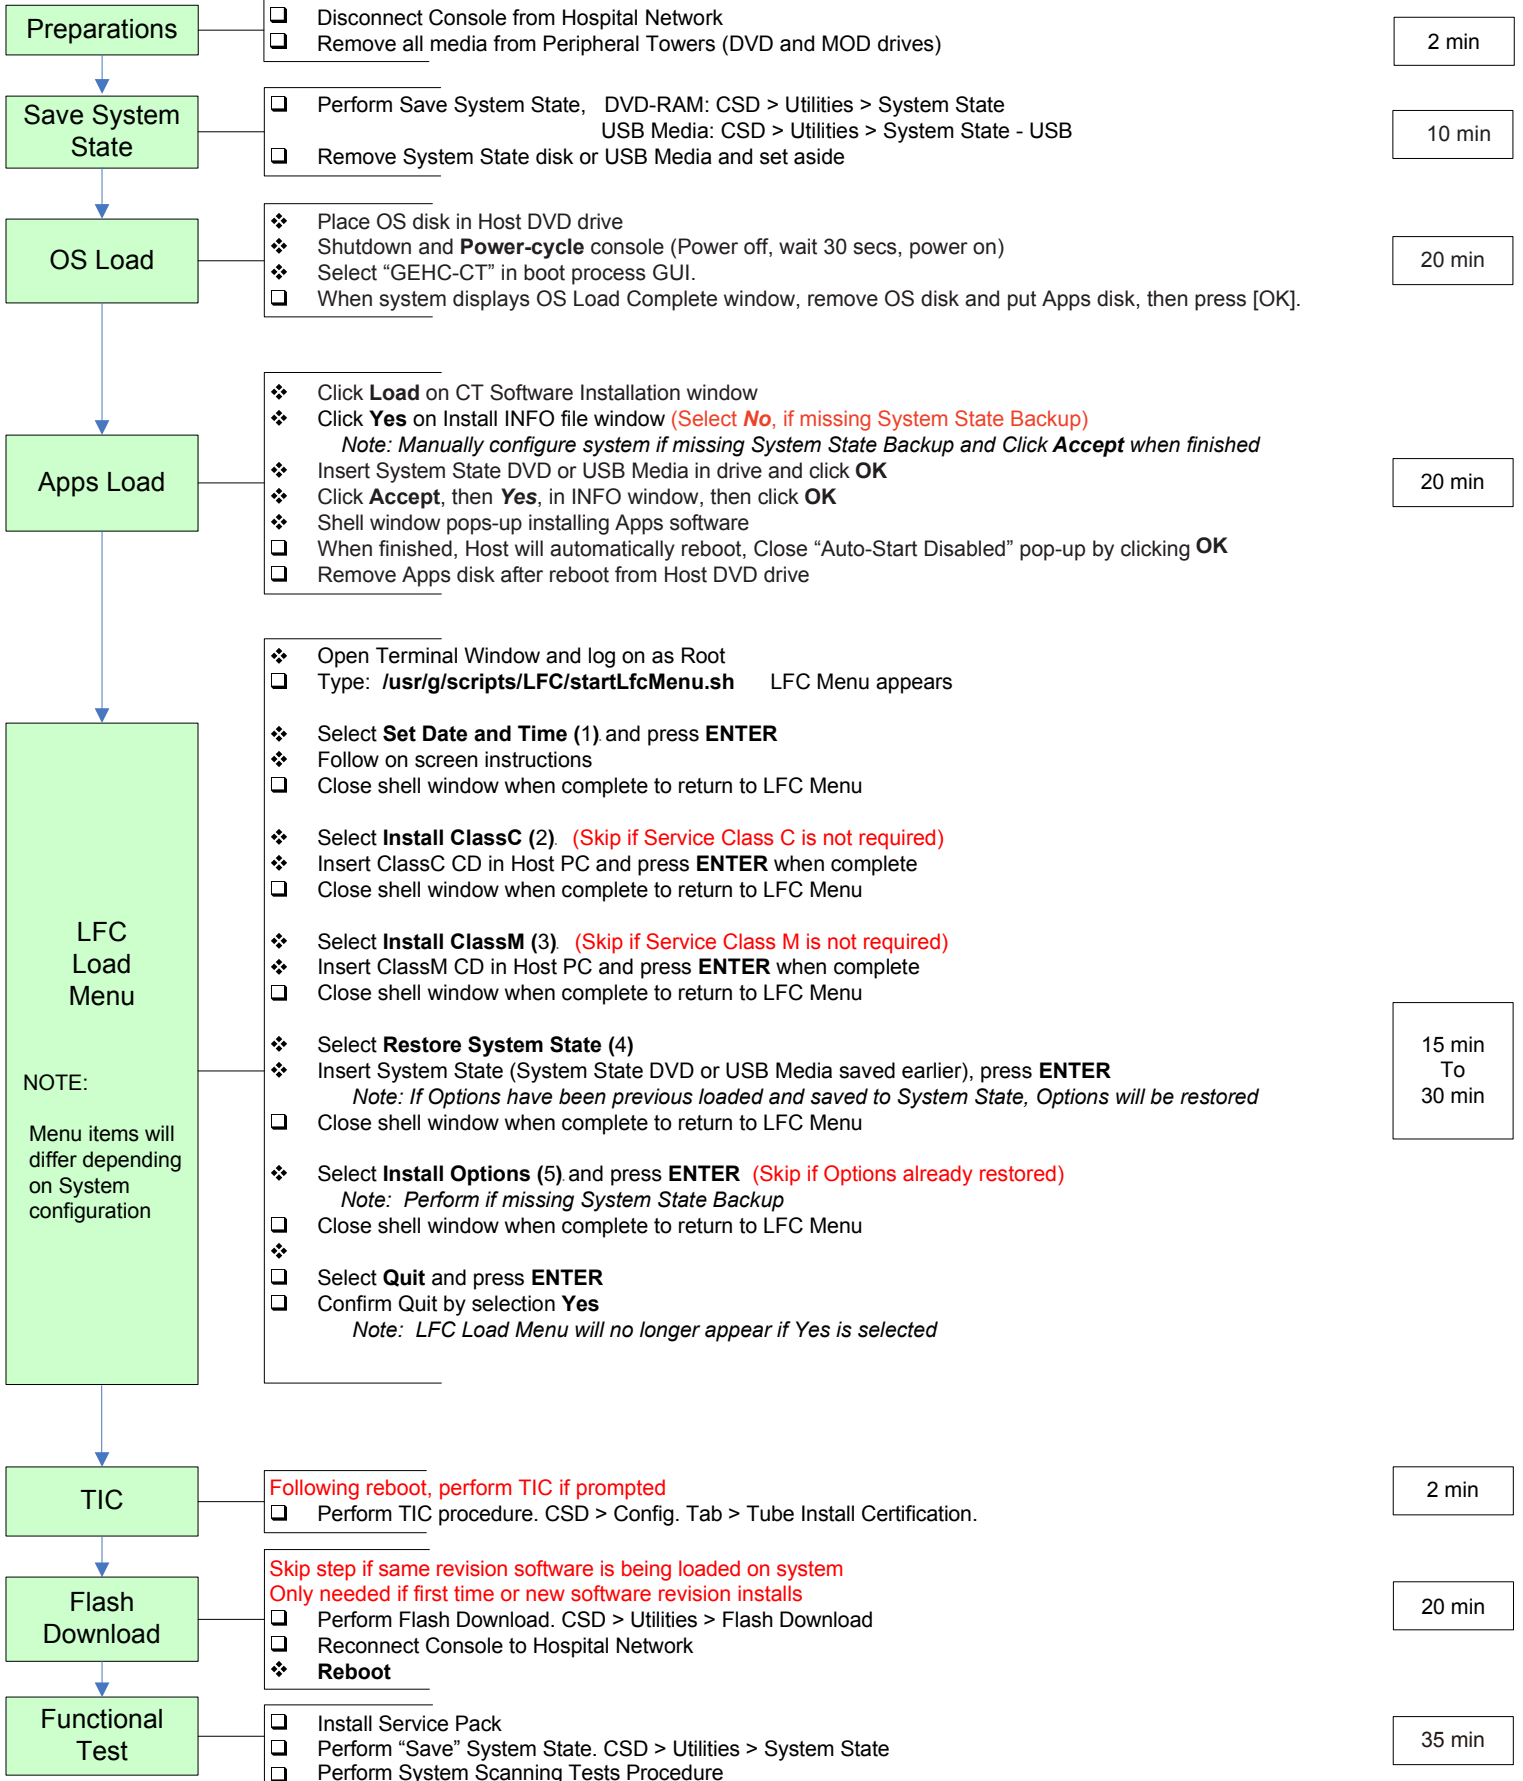

# 12HW28.x Load From Cold (LFC) Quick Guide

Approximate

Time

Last Updated	System	OS	APPS
June 18, 2013	Optima CT660	GEHC-SLES-11-SP1-Build6	12HW28.x