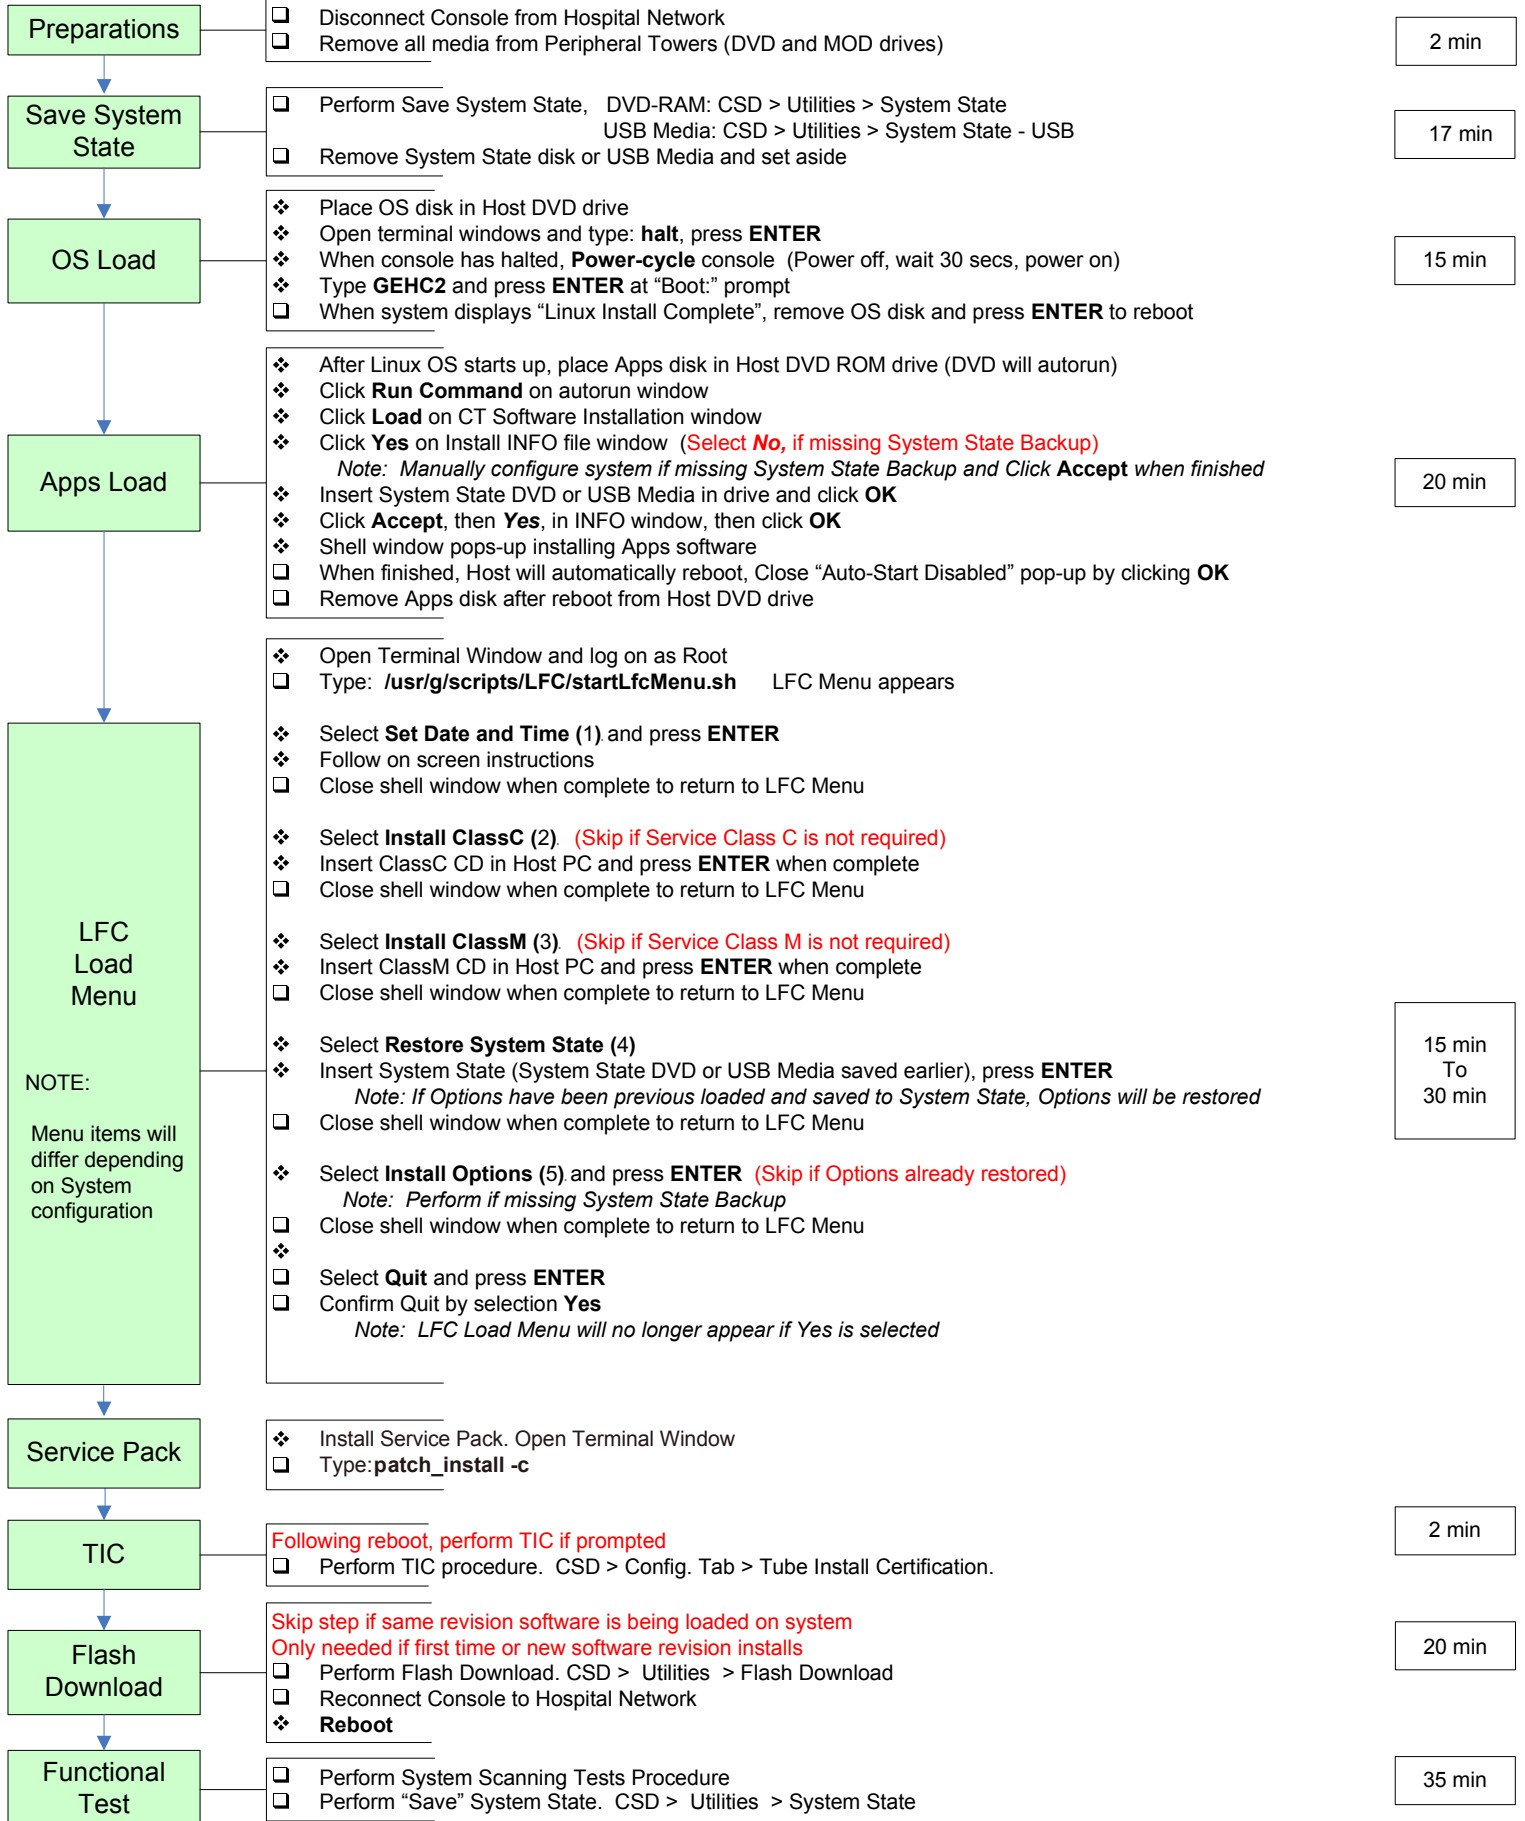

# 10HW02.X / 10HW33.X Load From Cold (LFC) Quick Guide

Approximate

Time

Last Updated	System	OS	APPS
15 Sep. 2011	Optima CT660	CTT prod-5.3.11	10HW02.X