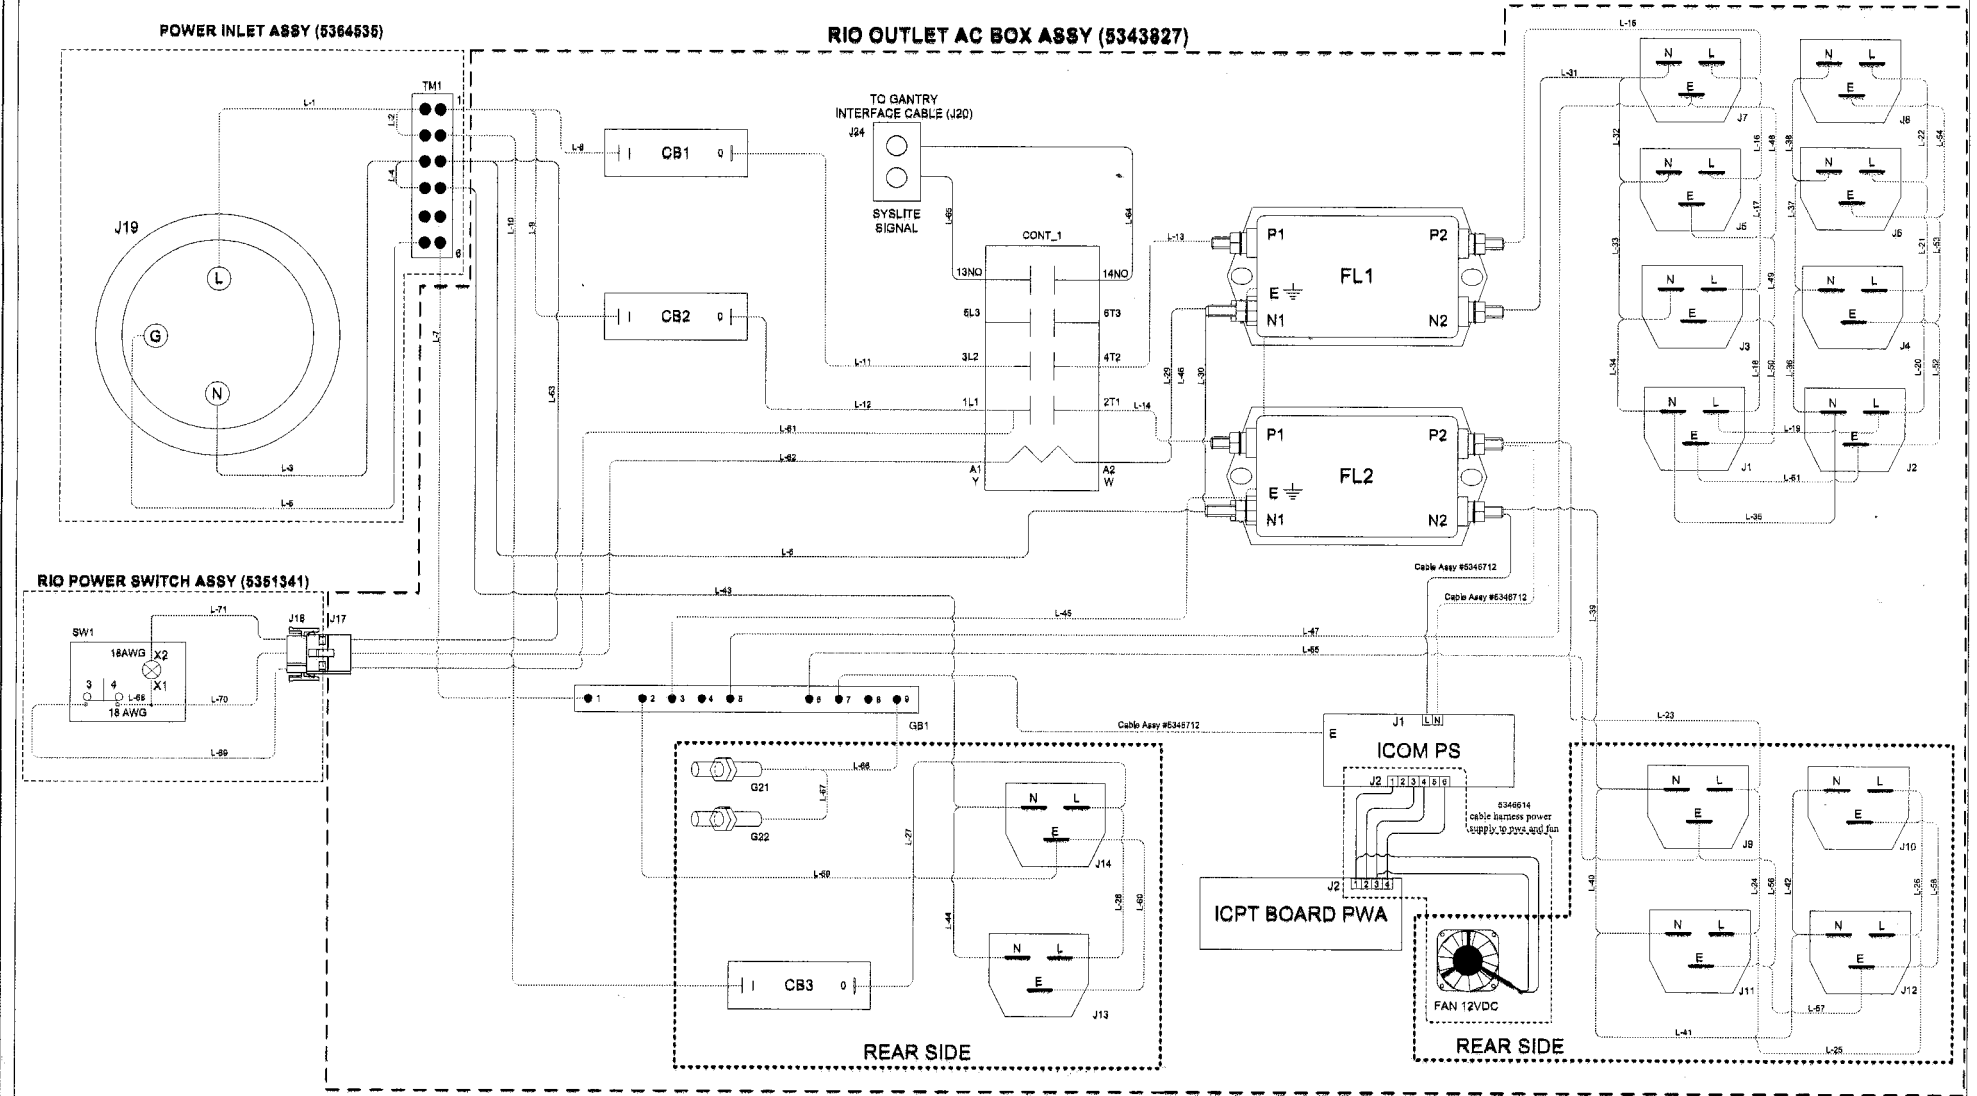

RIO CONSOLE OUTLET AC BOX WIRE CONNECTION

REV 2 MADE BY I. Owan	ECO DATE	DESCRIPTION Initial release Dec/19/2009 APP BY M. Fujikawa	DATE Dec/19/2009	MADE BY: KENICHI ODAGIRI DATE: 19-JUN-2009 ELECTRONIC RELEASE PROCESS DESIGN RELEASED	 GE Healthcare Japan Corporation	DESIGN TITLE RIO OUTLET AC BOX ASSY CJ PROGRAM FIRST MADE FOR 5343827ADW	REV 2	SIZE D	SHEET 2 OF 3
---------------------------------	--------------------	---	-------------------------	--	--	---	-----------------	------------------	------------------------