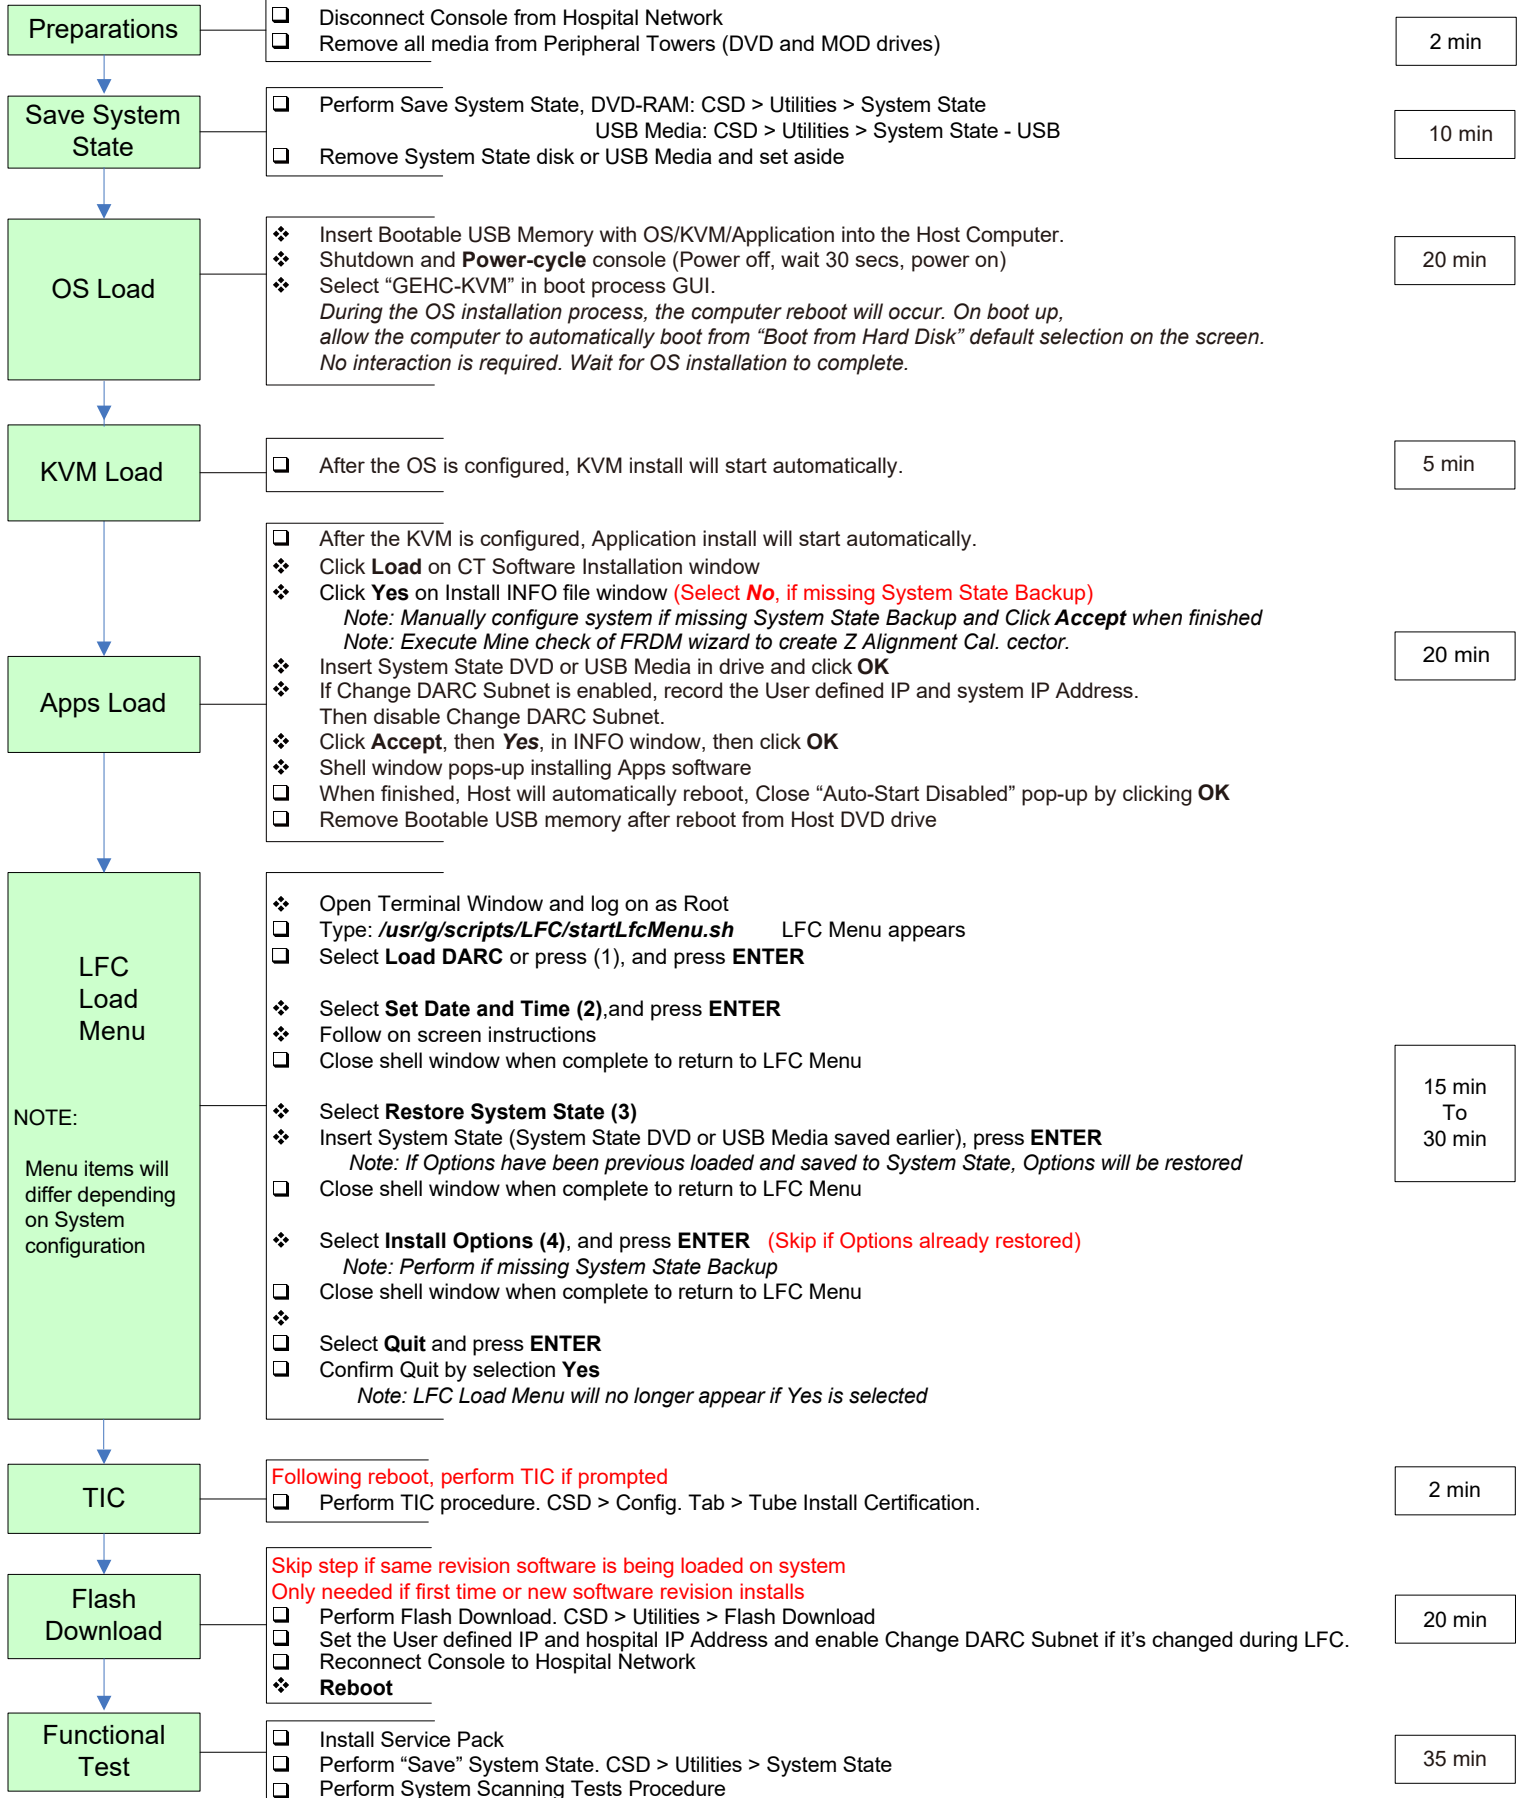

20HW16.x Load From Cold (LFC) Quick Guide

Approximate

Time

Last Updated	System	OS
Oct. 13, 2020	Optima CT660 / Revolution EVO	GEHC-CT-OS-DOC2349496R1.2018R6