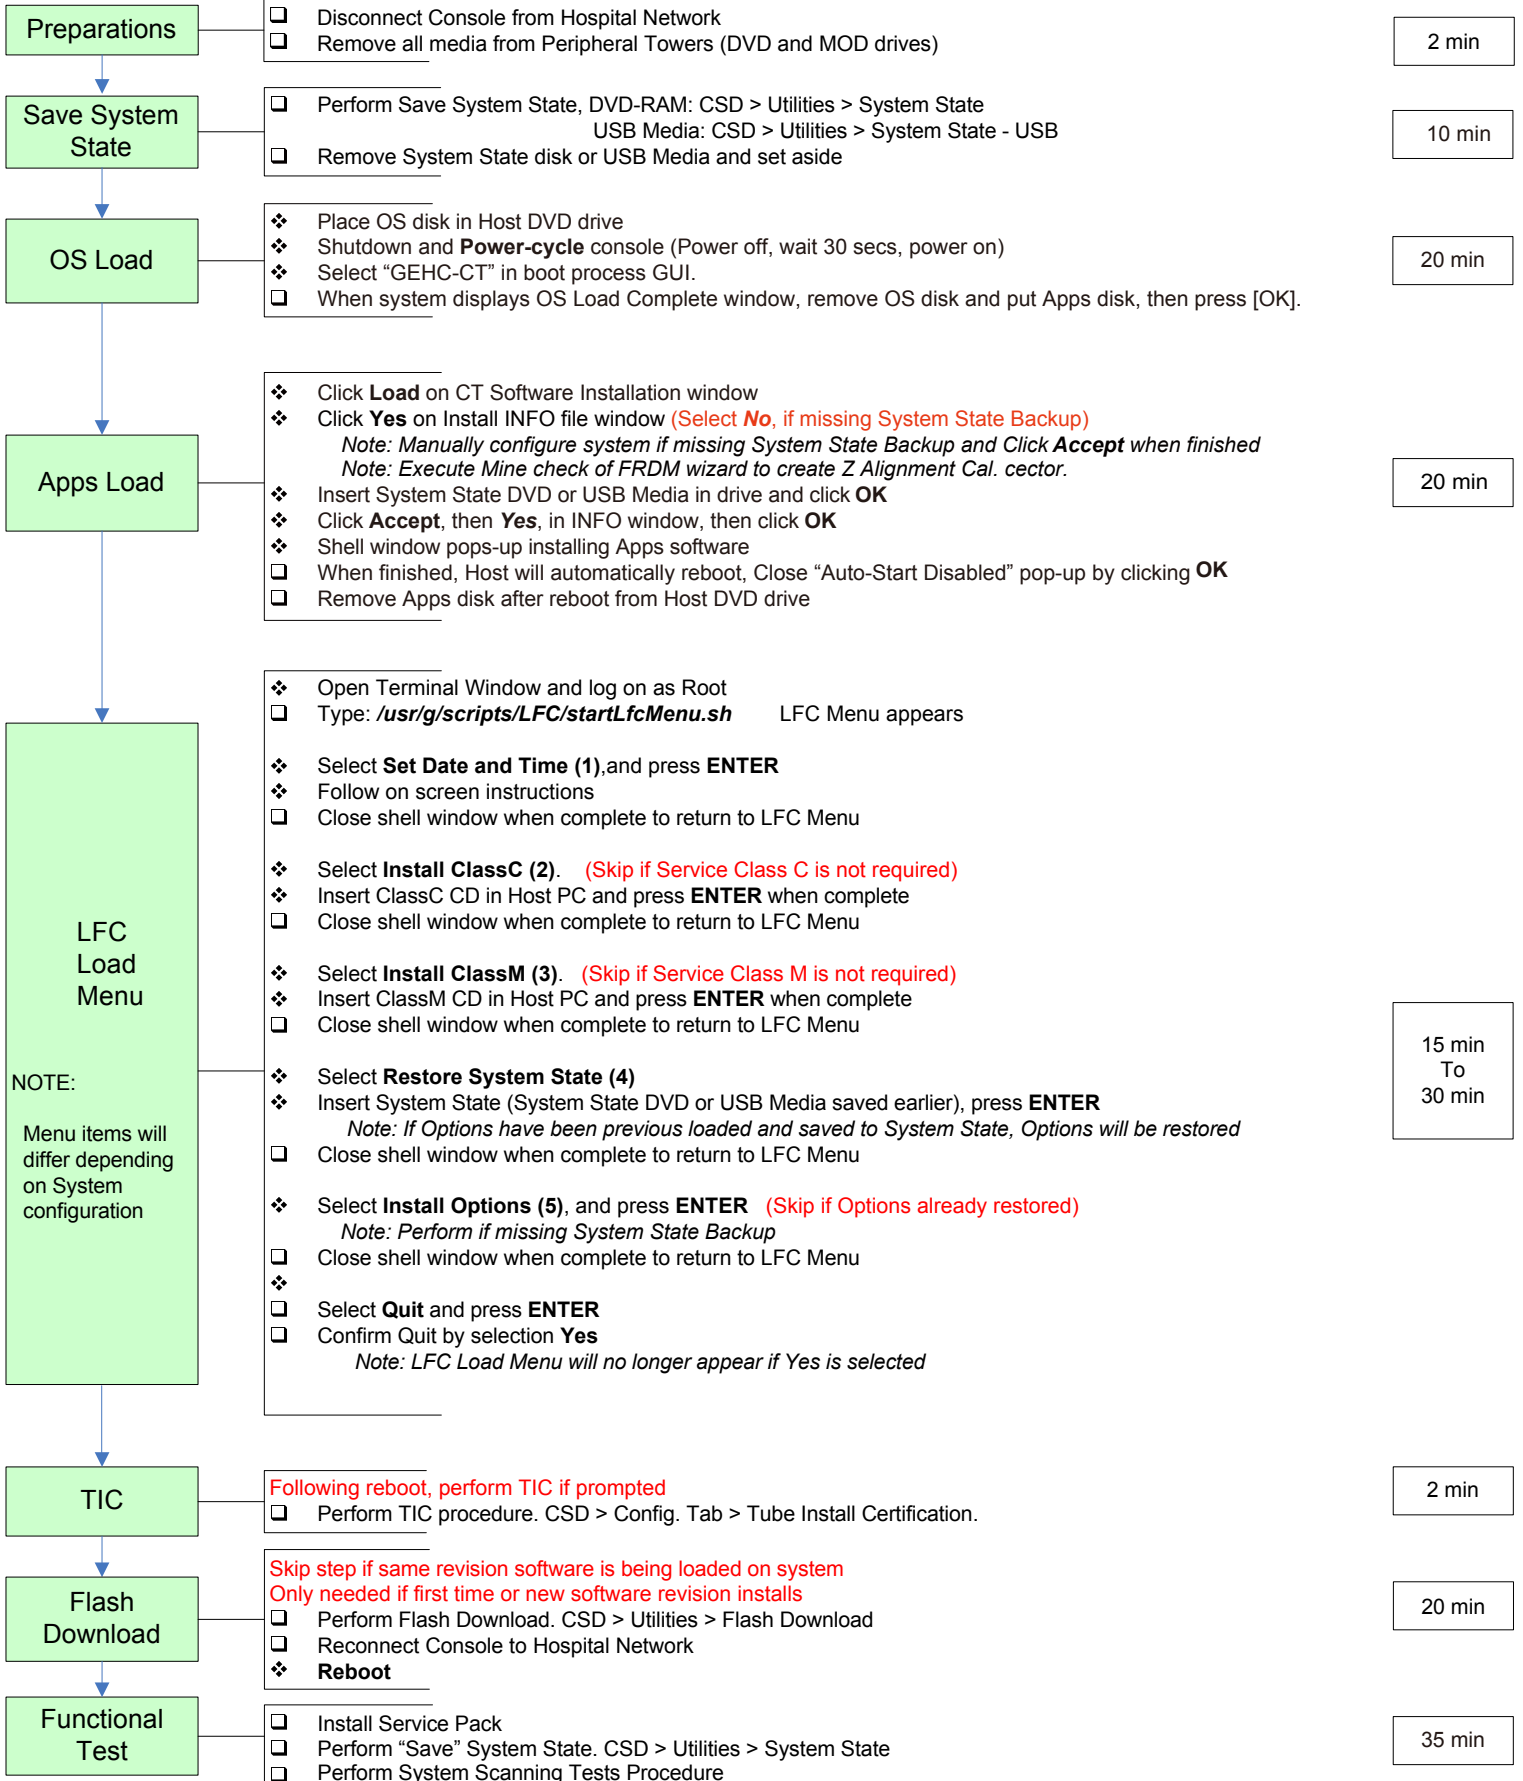

16HW45.x Load From Cold (LFC) Quick Guide

Approximate

Time

Last Updated	System	OS	APPS
November 24, 2016	Optima CT660 / Revolution EVO	GEHC-SLES-2012-R2 GMC1	Update