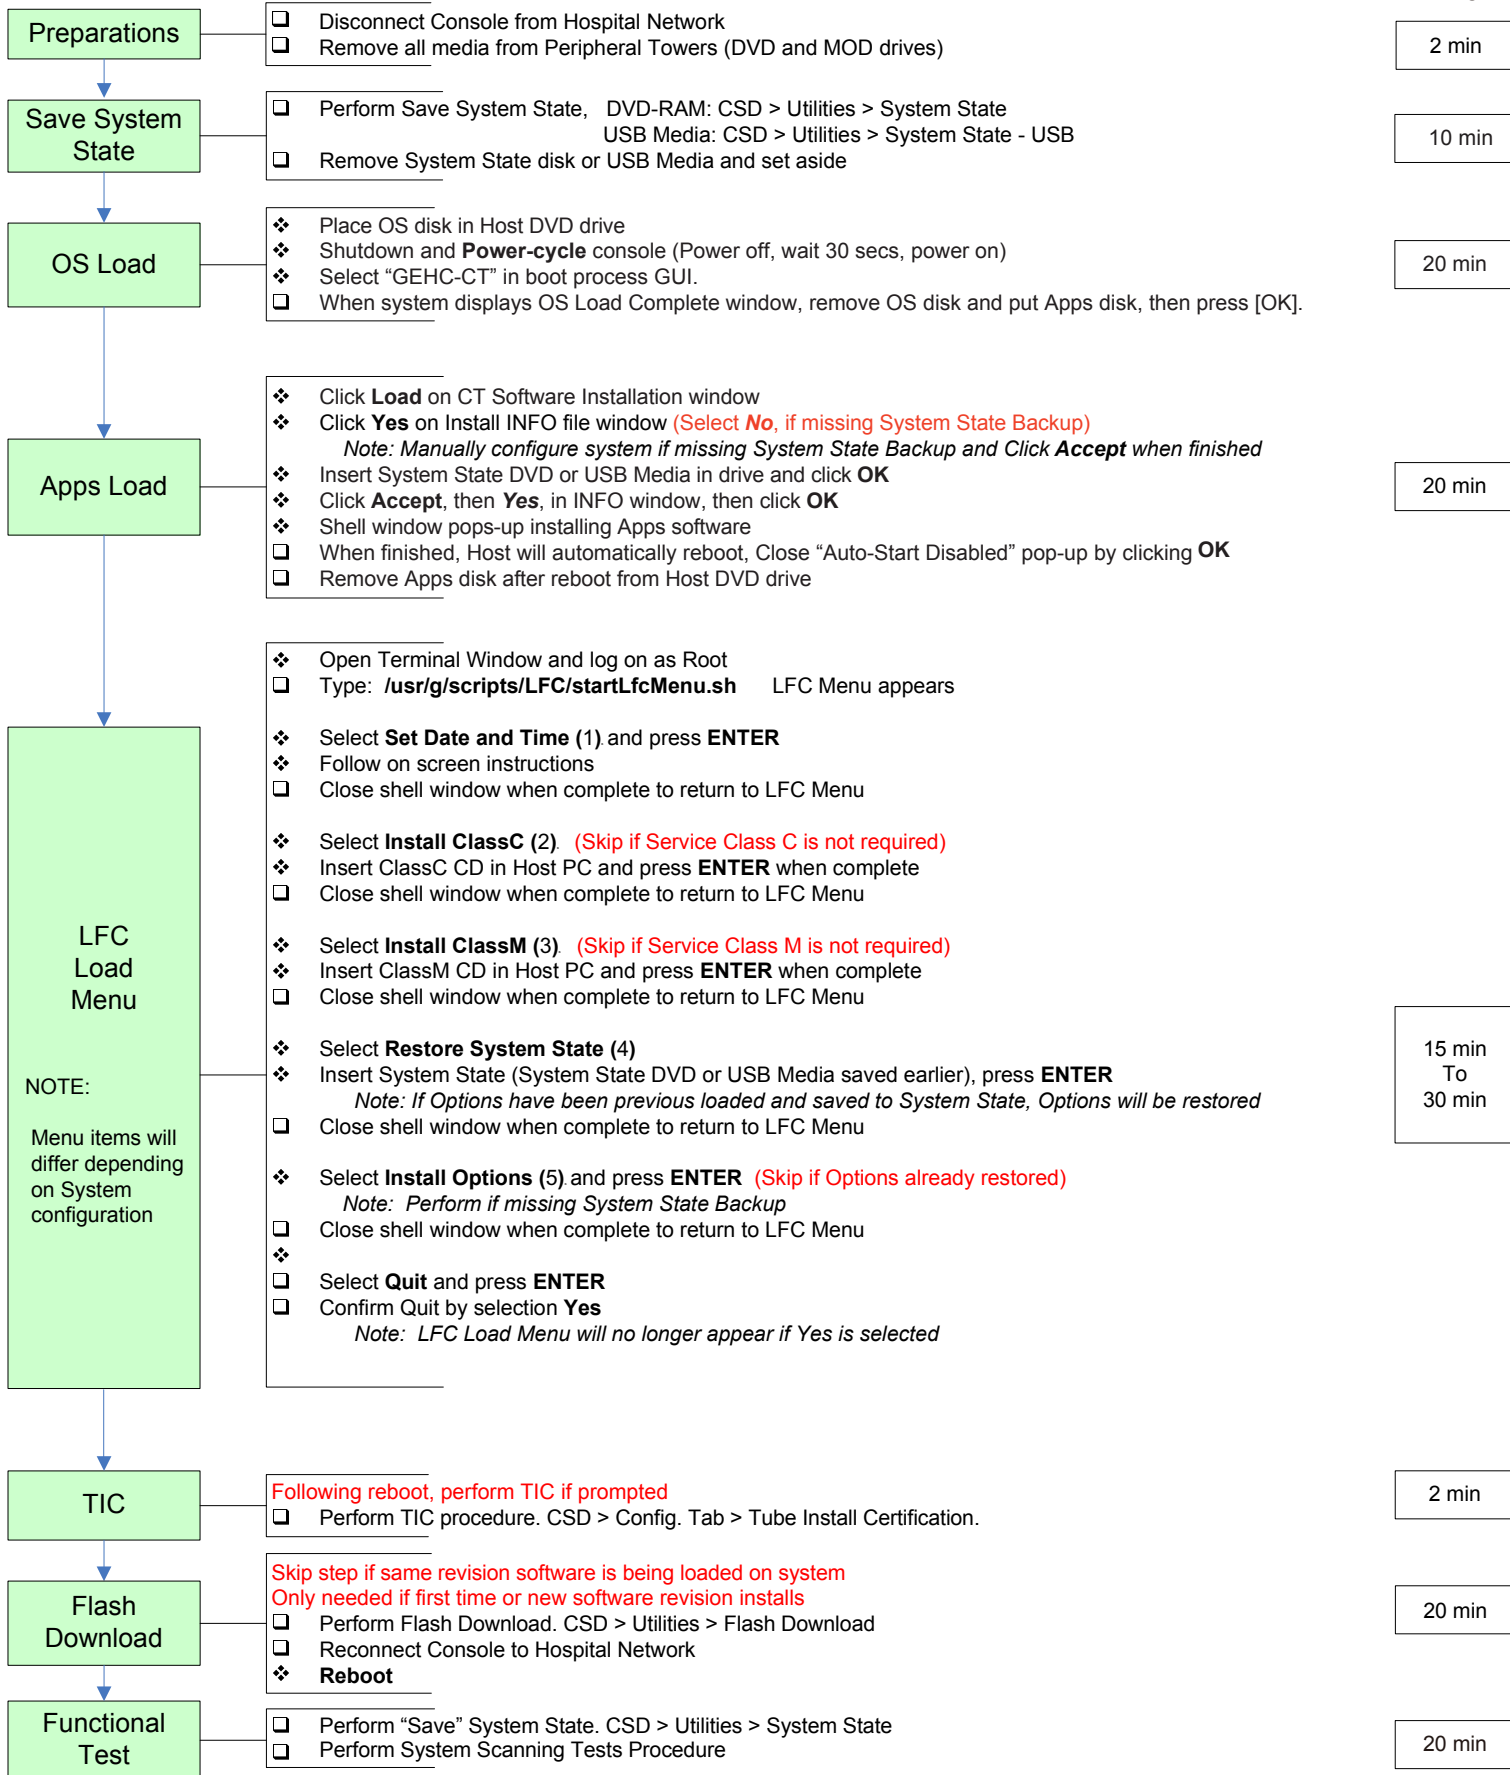

15HW25.x Load From Cold (LFC) Quick Guide

Approximate

Time

Last Updated	System	OS	APPS
August 13, 2015	Optima CT660	GEHC-SLES-11-SP1-Build6	15HW25.x