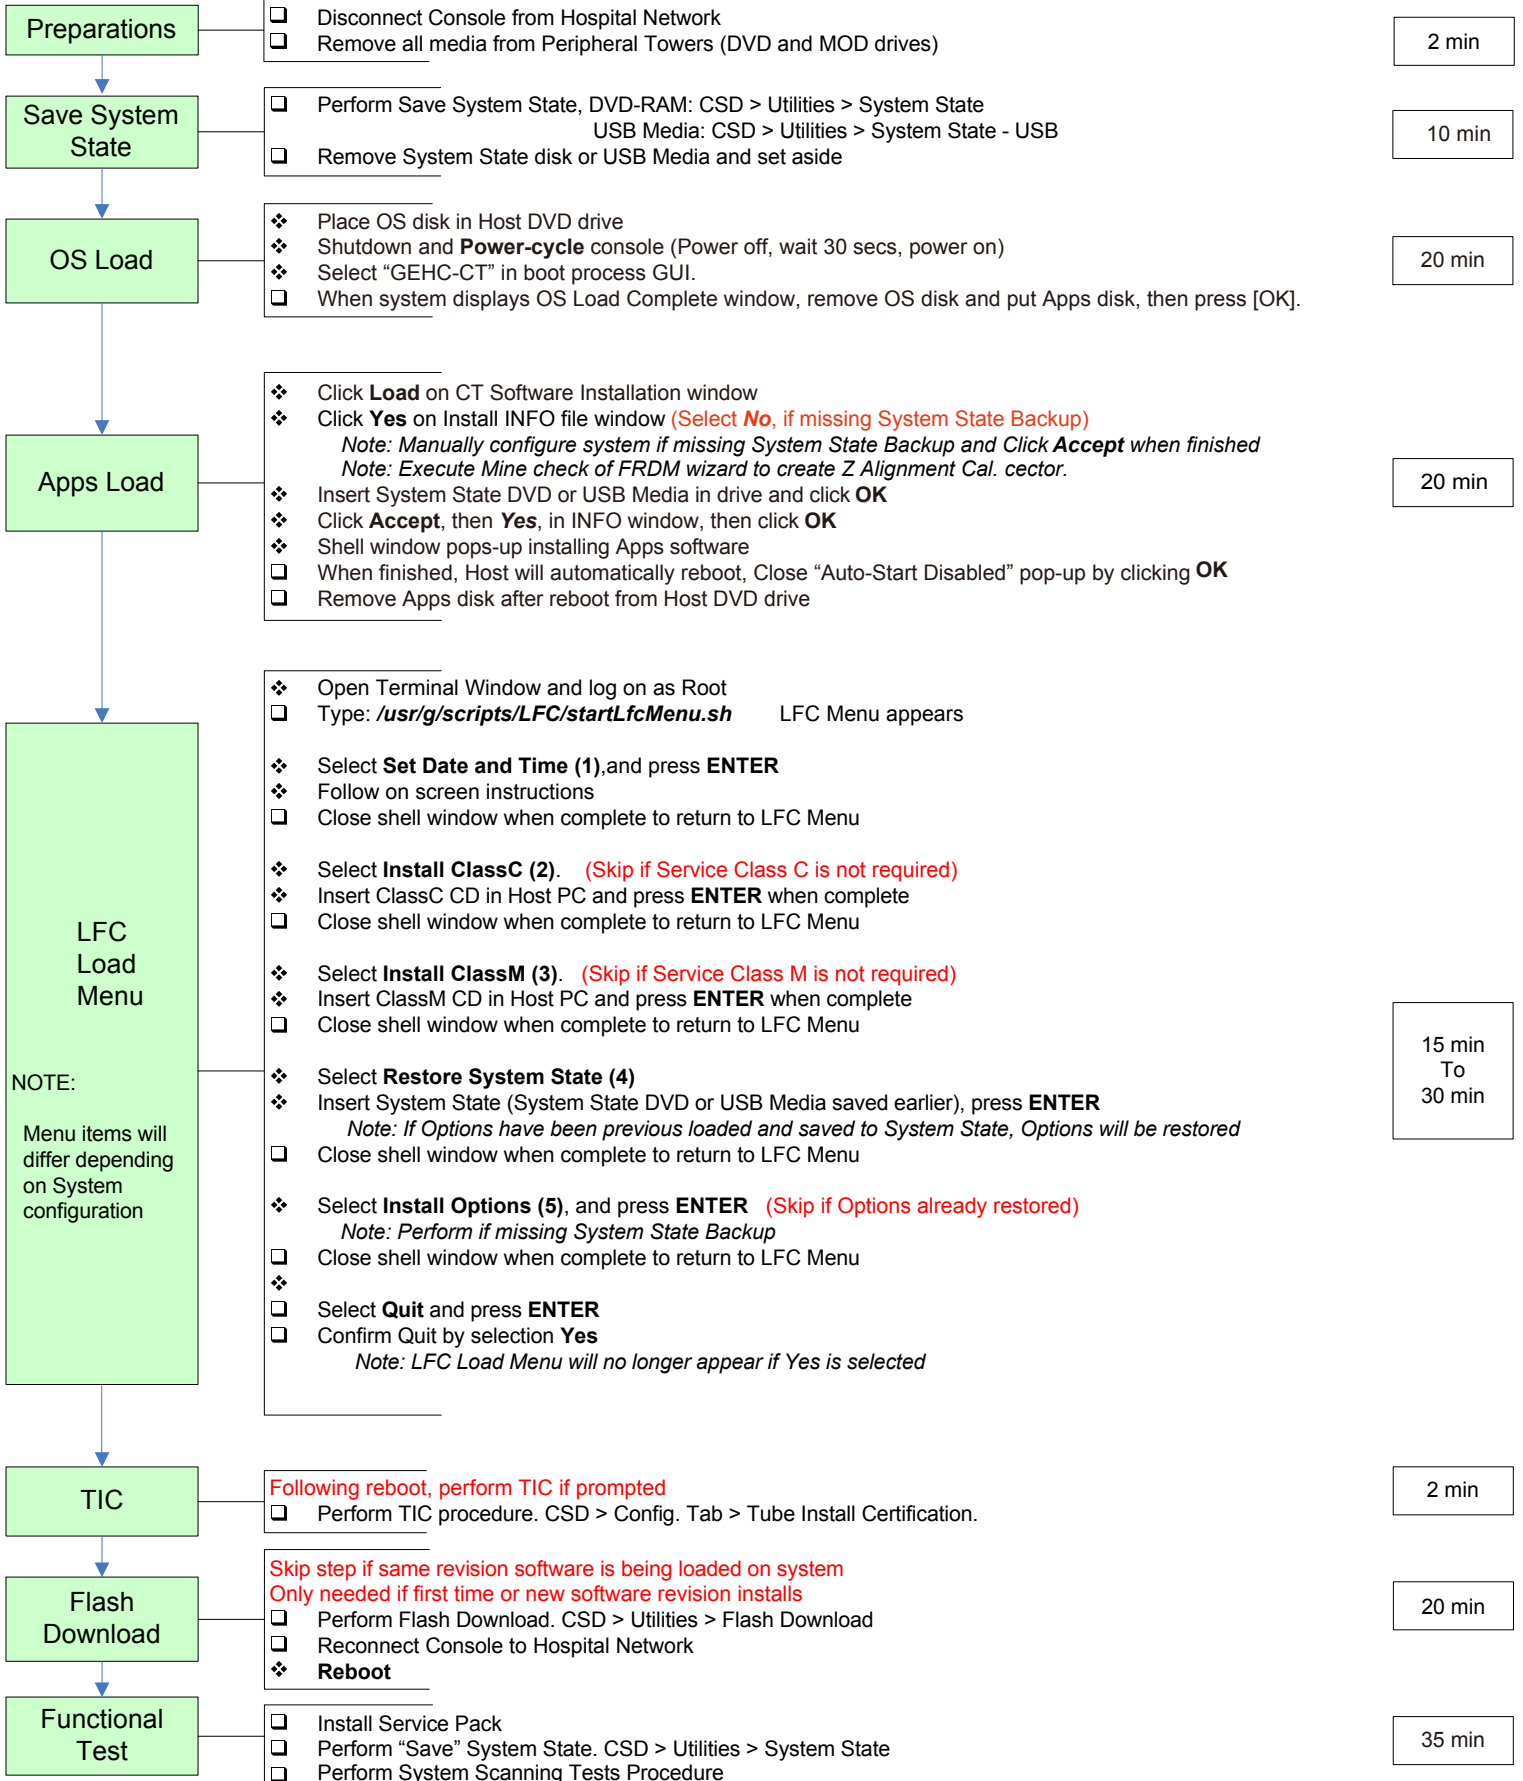

# 15HW13.x Load From Cold (LFC) Quick Guide

Approximate

Time

Last Updated	System	OS	APPS
April 17, 2015	Optima CT660 / Revolution EVO	GEHC-SLES-11-SP1-Build6	Update