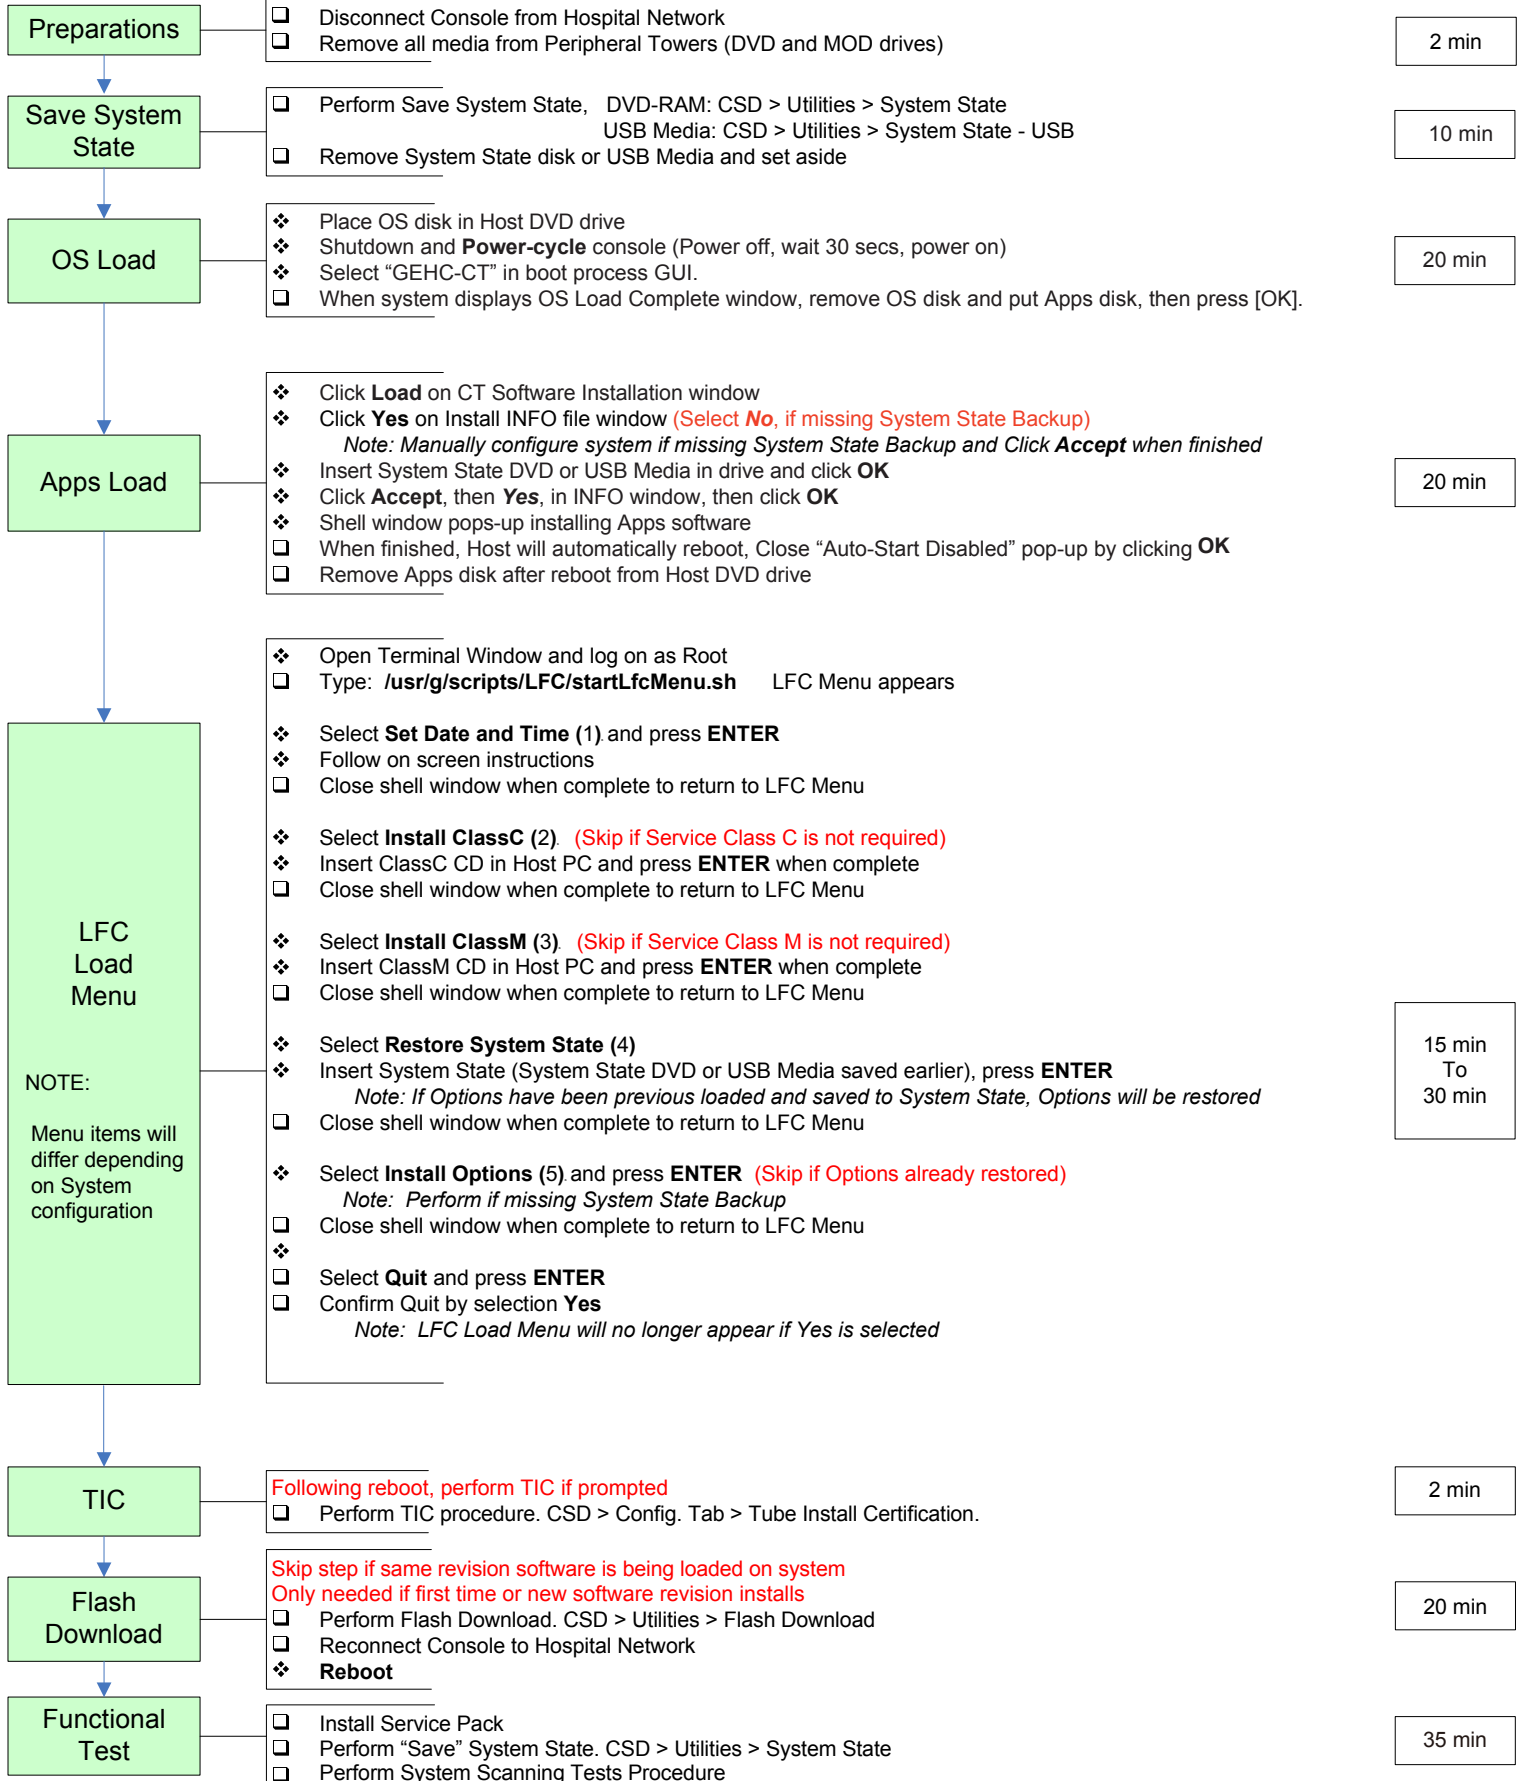

14HW30.x Load From Cold (LFC) Quick Guide

Approximate

Time

Last Updated	System	OS	APPS
September 12, 2014	Optima CT660	GEHC-SLES-11-SP1-Build6	14HW30.x