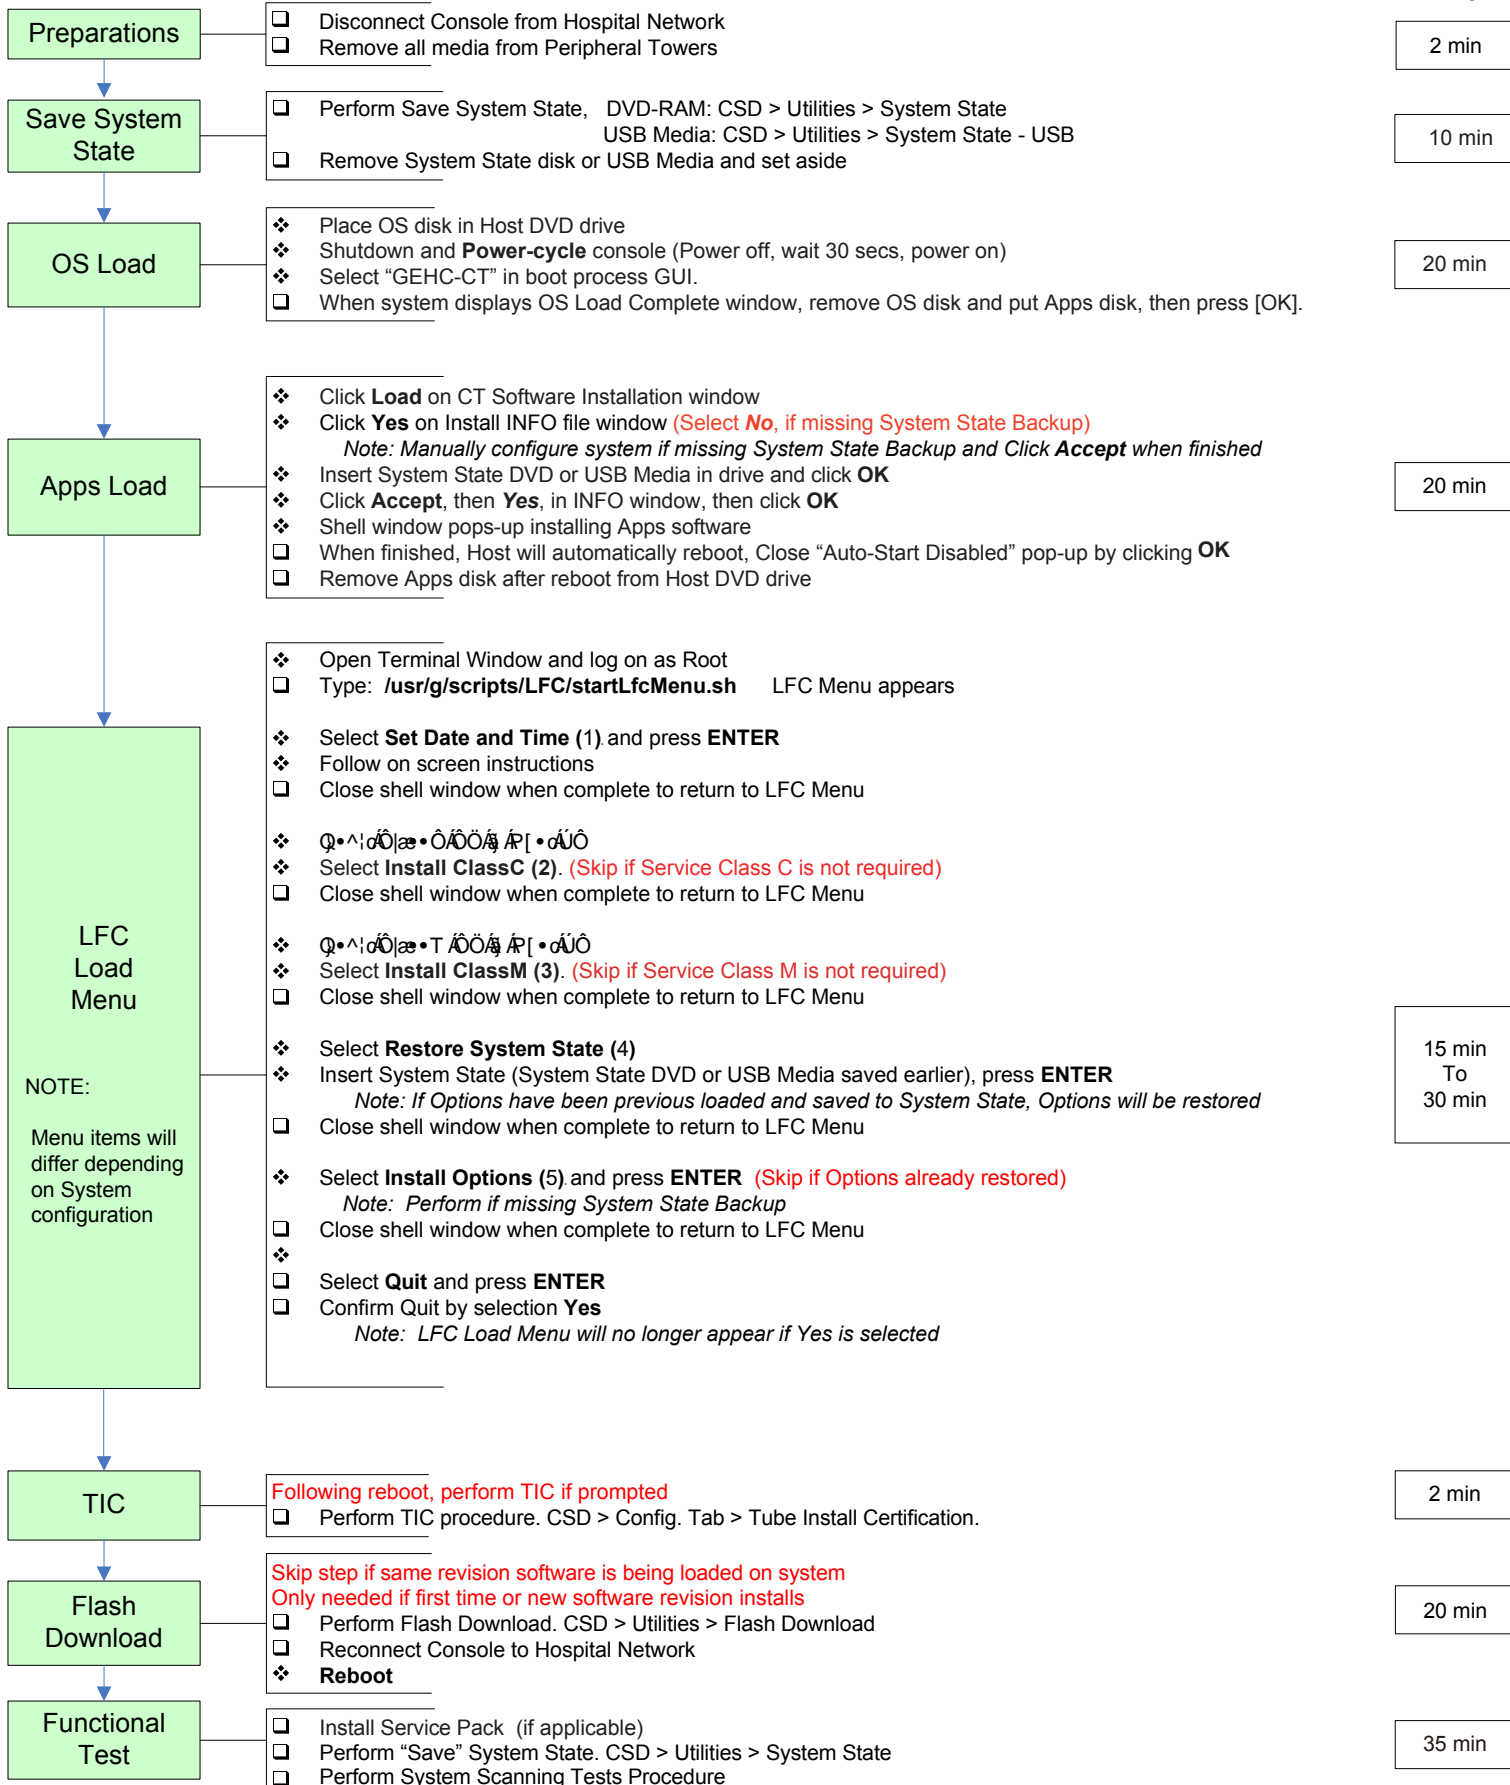

13HW38.x Load From Cold (LFC) Quick Guide

Approximate

Time

Last Updated	System	OS	APP
T æ&@1J, 2011	Optima CT660	GEHC-SLES-2012-R2-GMC1	13HW38.x