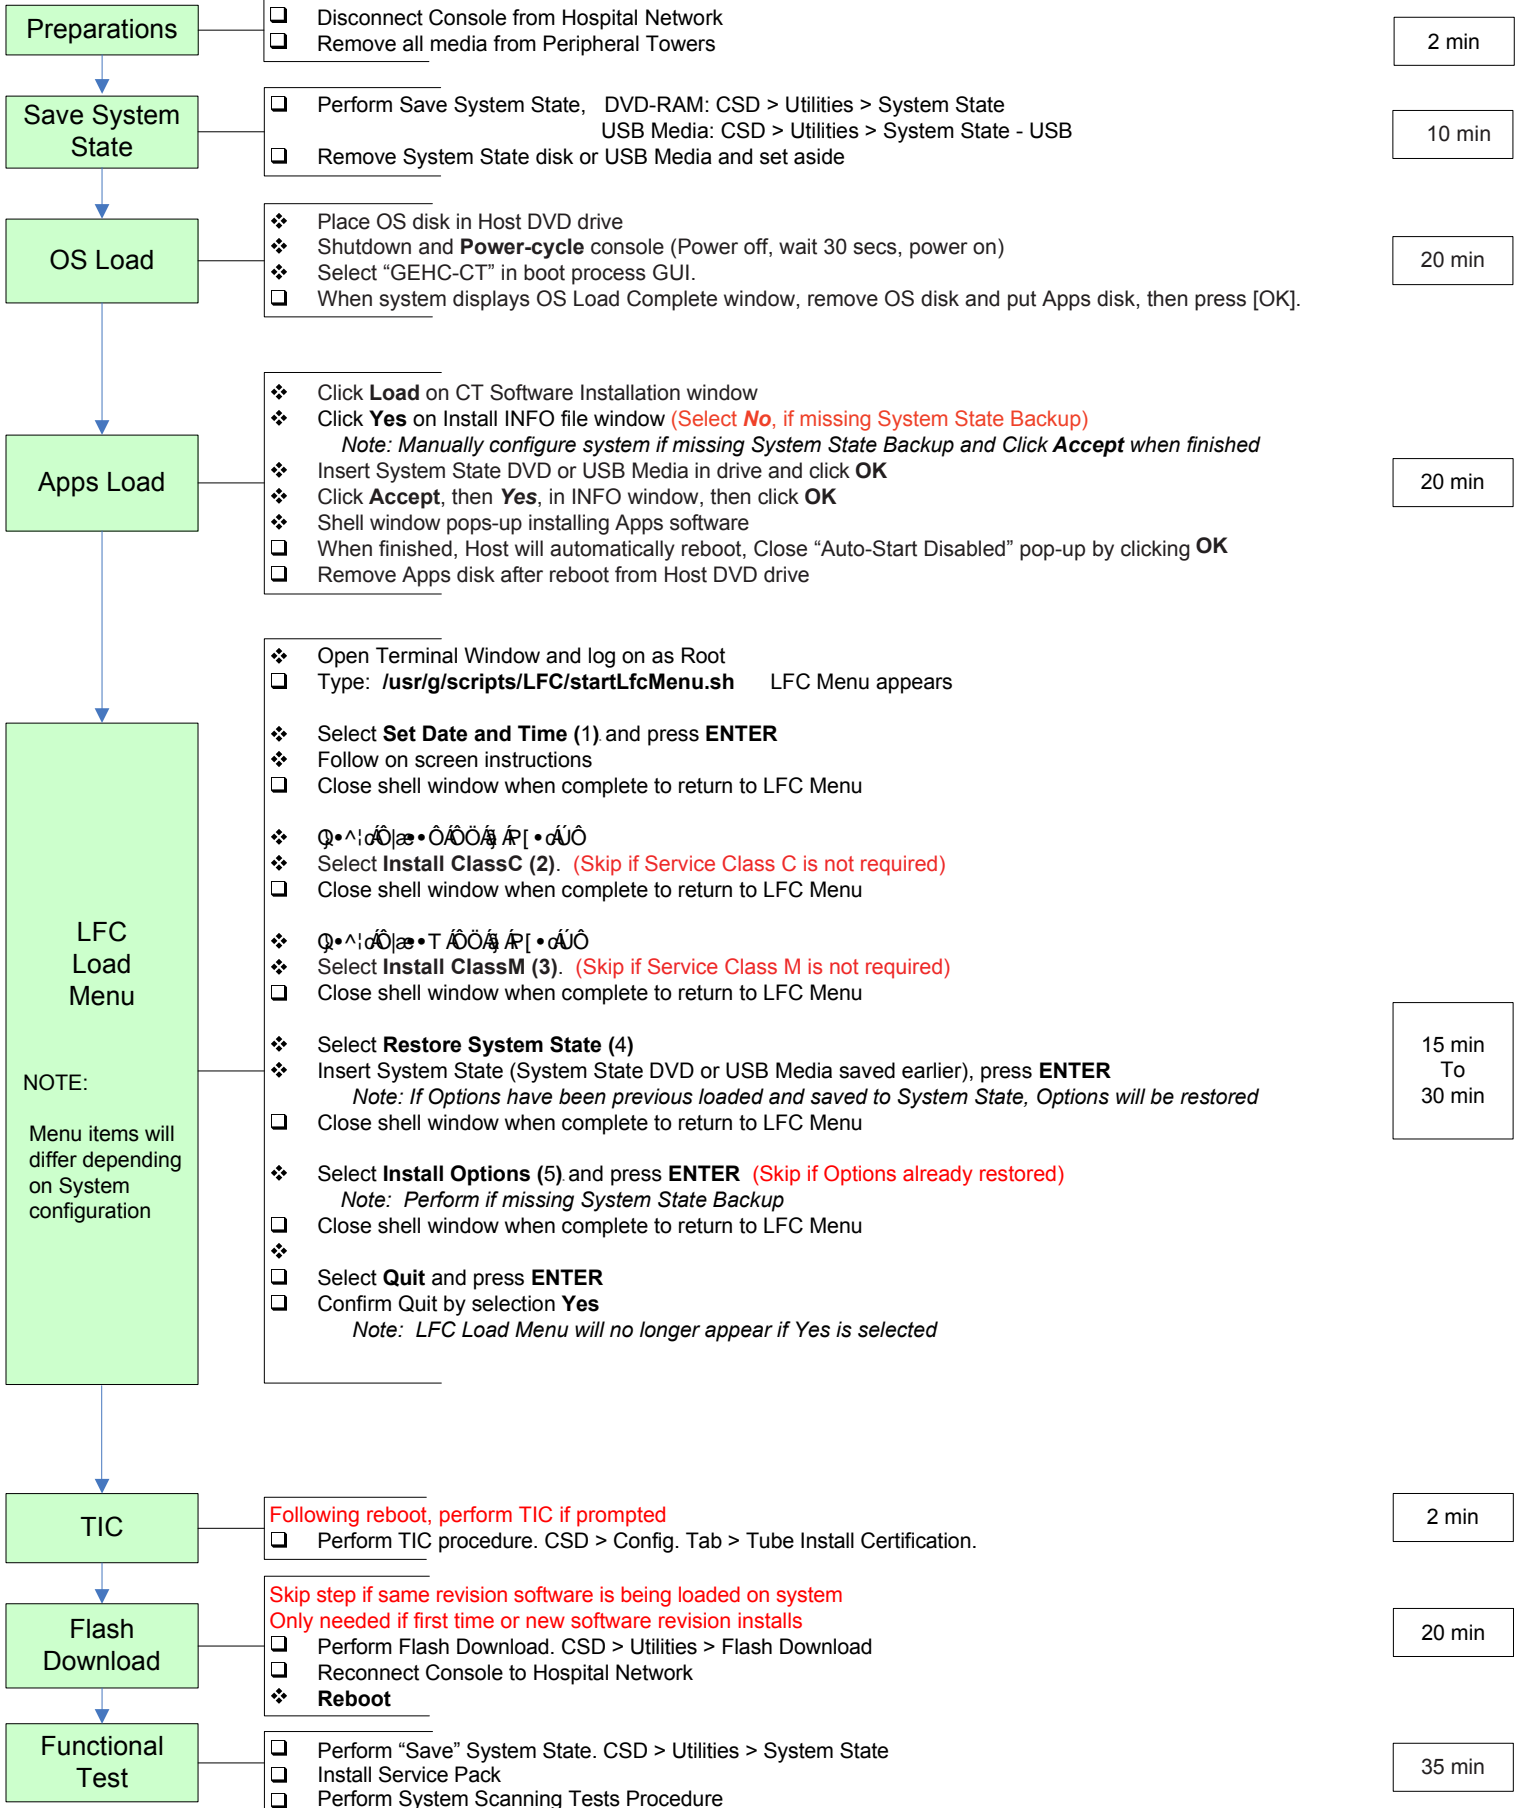

# 11HW34.x /12HW12.x Load From Cold (LFC) Quick Guide

Approximate

Time

Last Updated	System	OS	APPS
19 Mar. 2014	Optima CT660	GEHC-SLES-11-SP1-Build6	11HW34.x / 12HW12.x