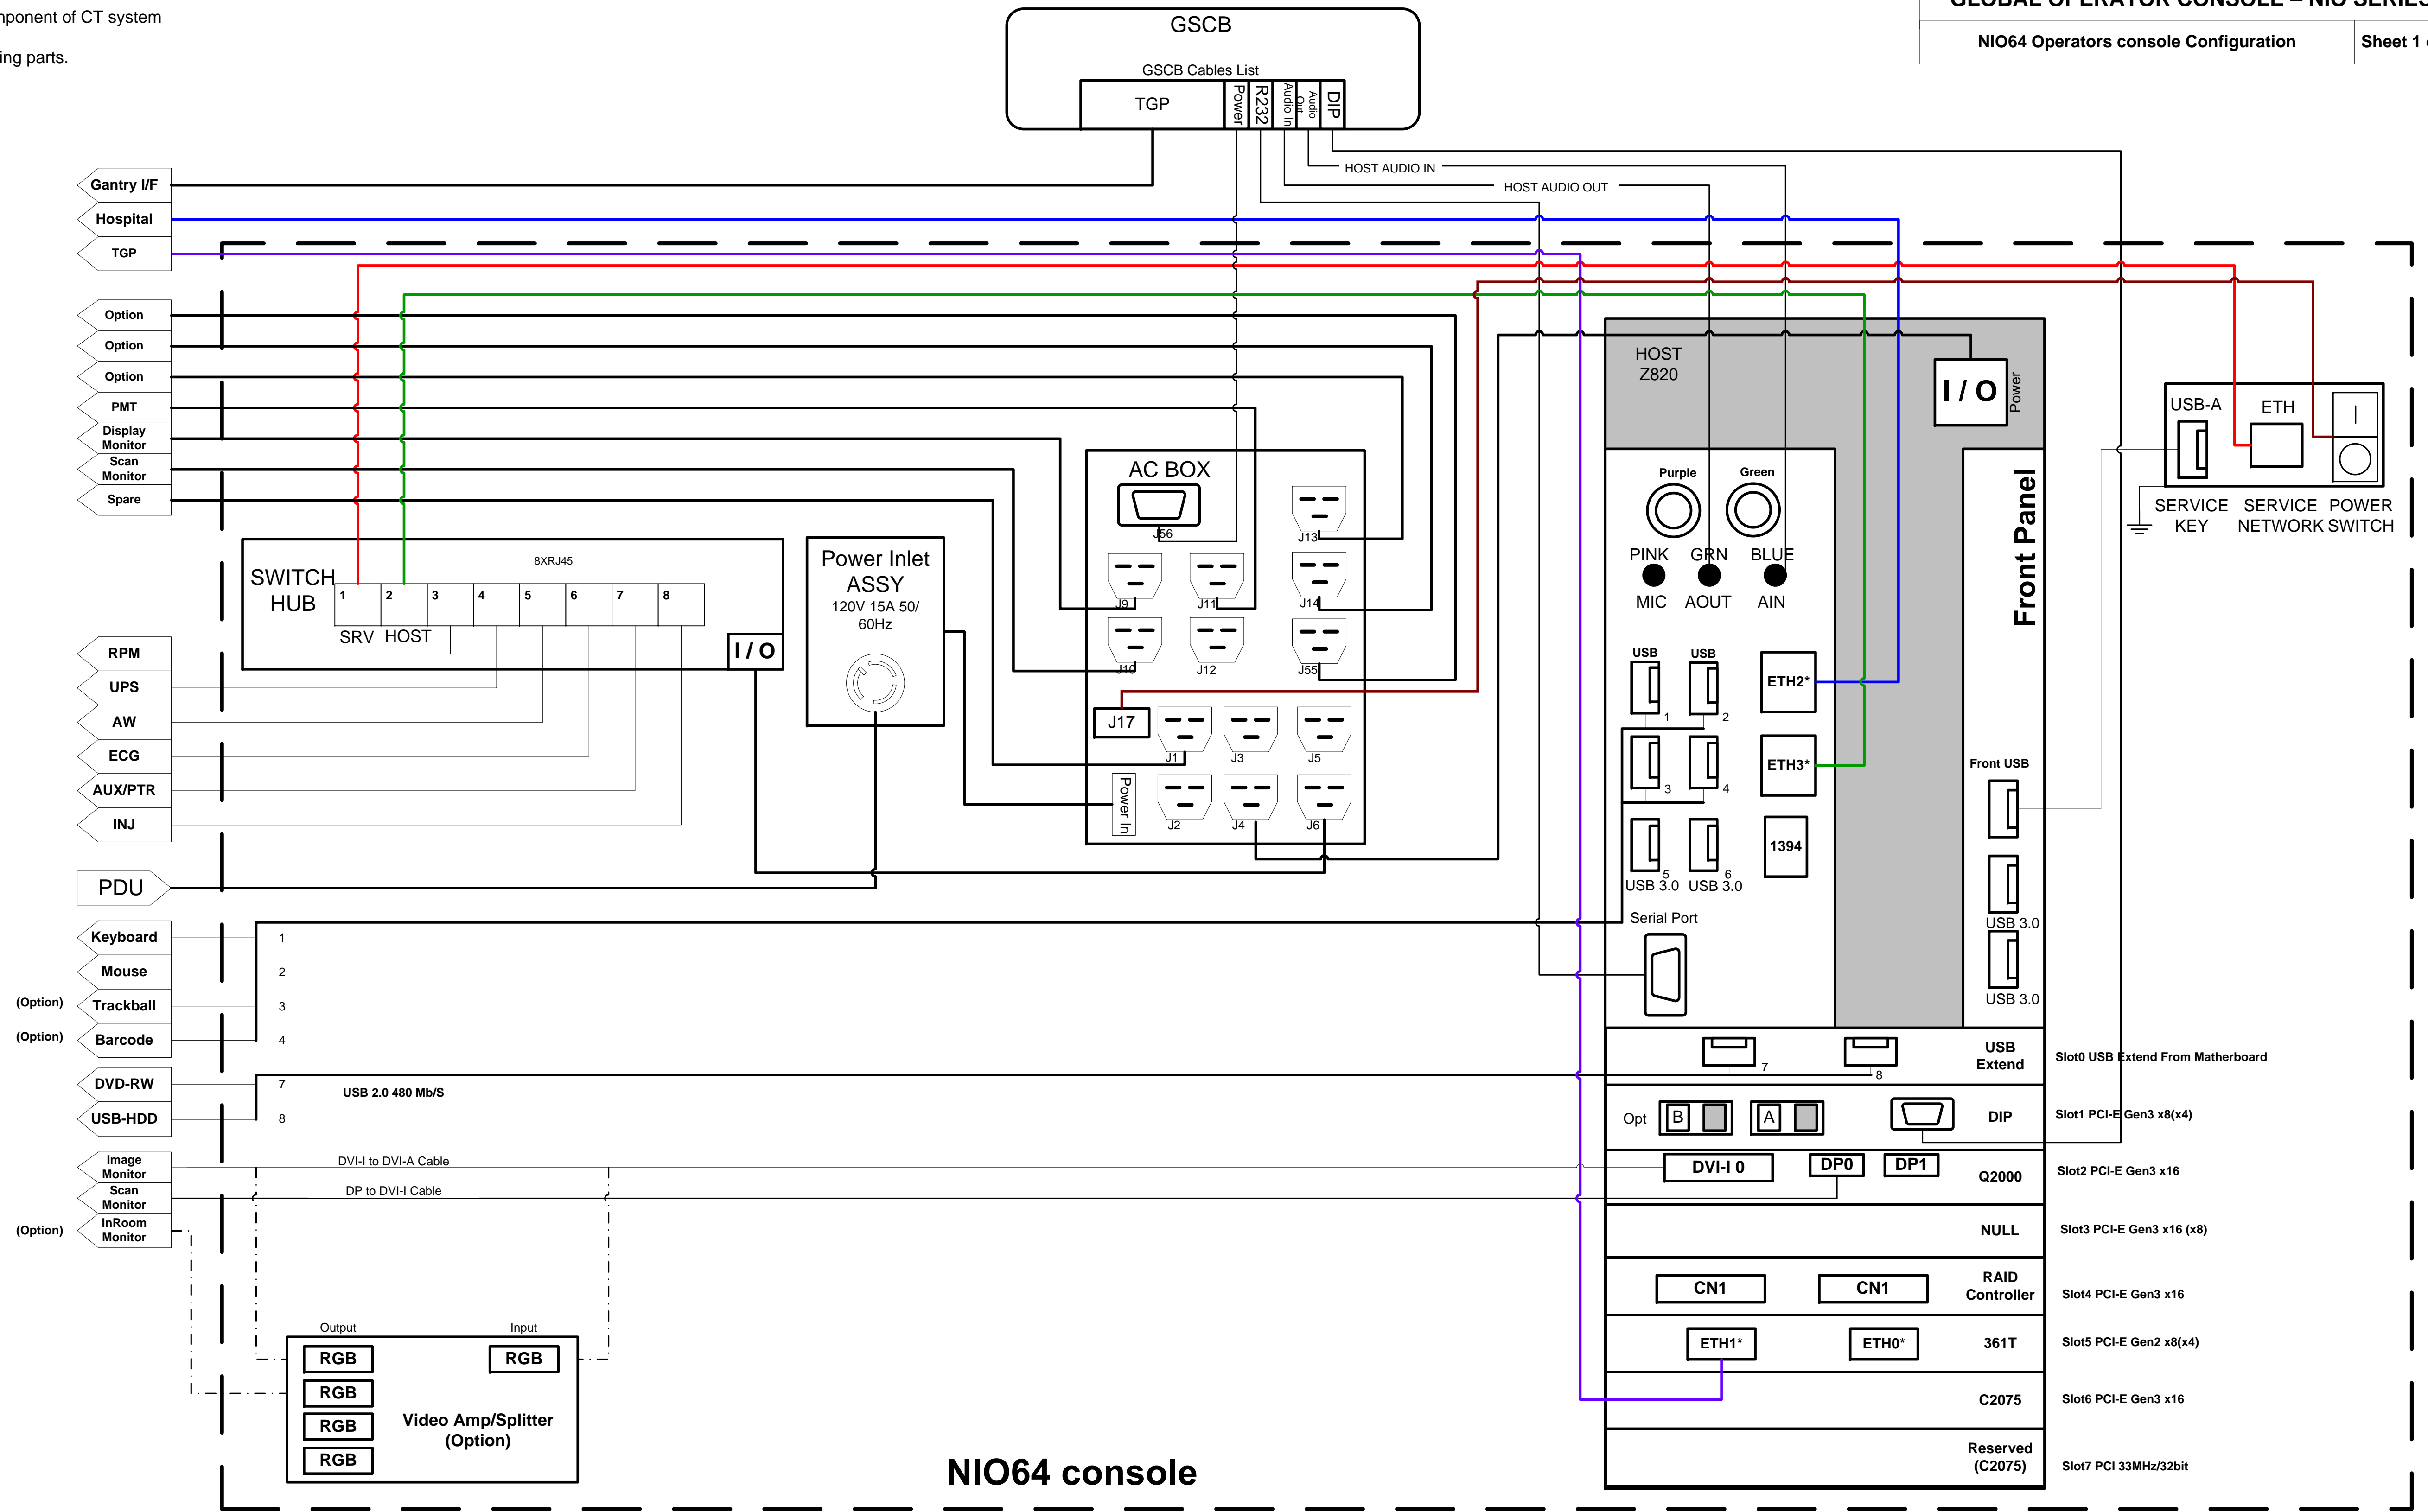

Essential attribute : This is Sub Component of CT system

This drawing is applicable for following parts.
 5441626-10
 5441626-11
 5441626-30

GLOBAL OPERATOR CONSOLE – NIO SERIES

NIO64 Operators console Configuration

Sheet 1 of 1

NIO64 console

REV 2 MADE BY	ECO 2156887 Wu Wendong	DATE	DESCRIPTION 2013-Oct-10	Update Power port information for PMT and Monitors APP BY	MADE BY: Wu WENDONG DATE: 20 DEC 2012	GE Healthcare China Cooperation Beijing China	DESIGN TITLE FIRST MADE FOR	NIO64 CONSOLE KUNLUN64 PROGRAM	REV 3	SIZE A3	SHEET	1 OF 1
REV 3 MADE BY	ECO 2160368 Wu Wendong	DATE	DESCRIPTION 2013-Nov-08	Add part number 5441626-11 APP BY	ELECTRONIC RELEASE PROCESS DESIGN RELEASED		DESIGN TITLE FIRST MADE FOR	5441626SCH				