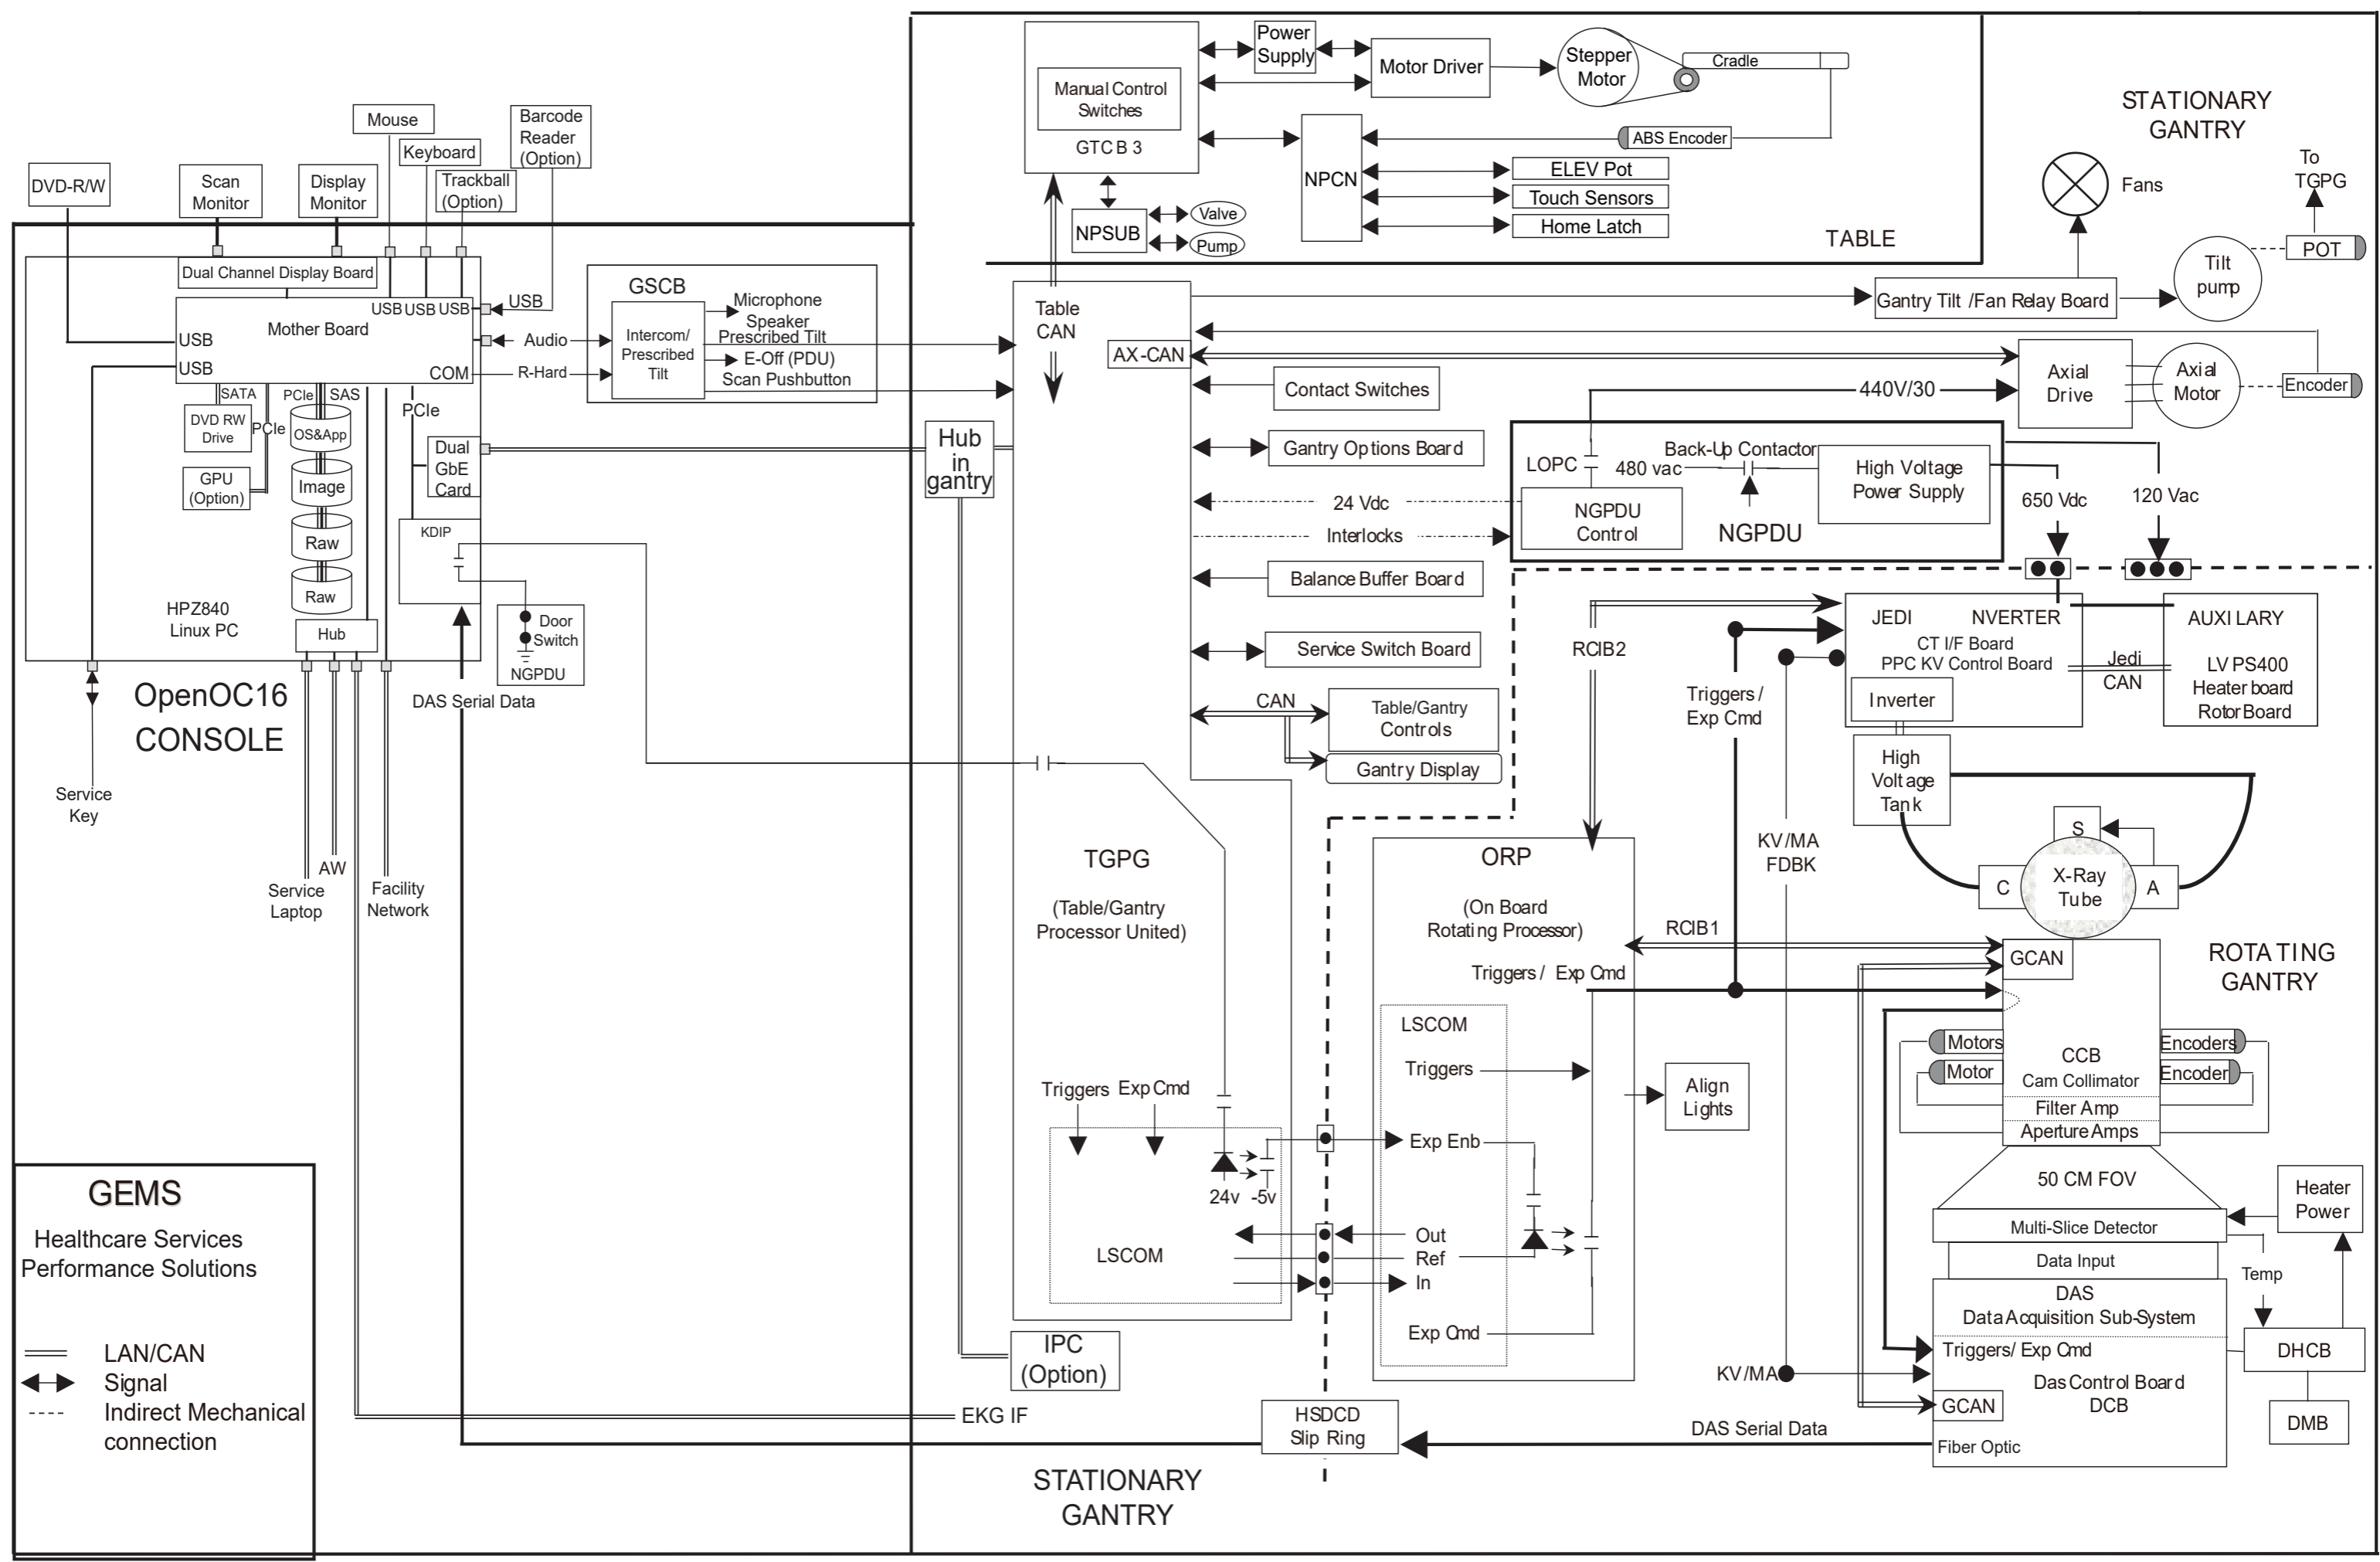

Optima CT540 with OpenOC16 (Z840) System Block Diagram

Optima CT540 with OpenOC16 (Z8G4) System Block Diagram