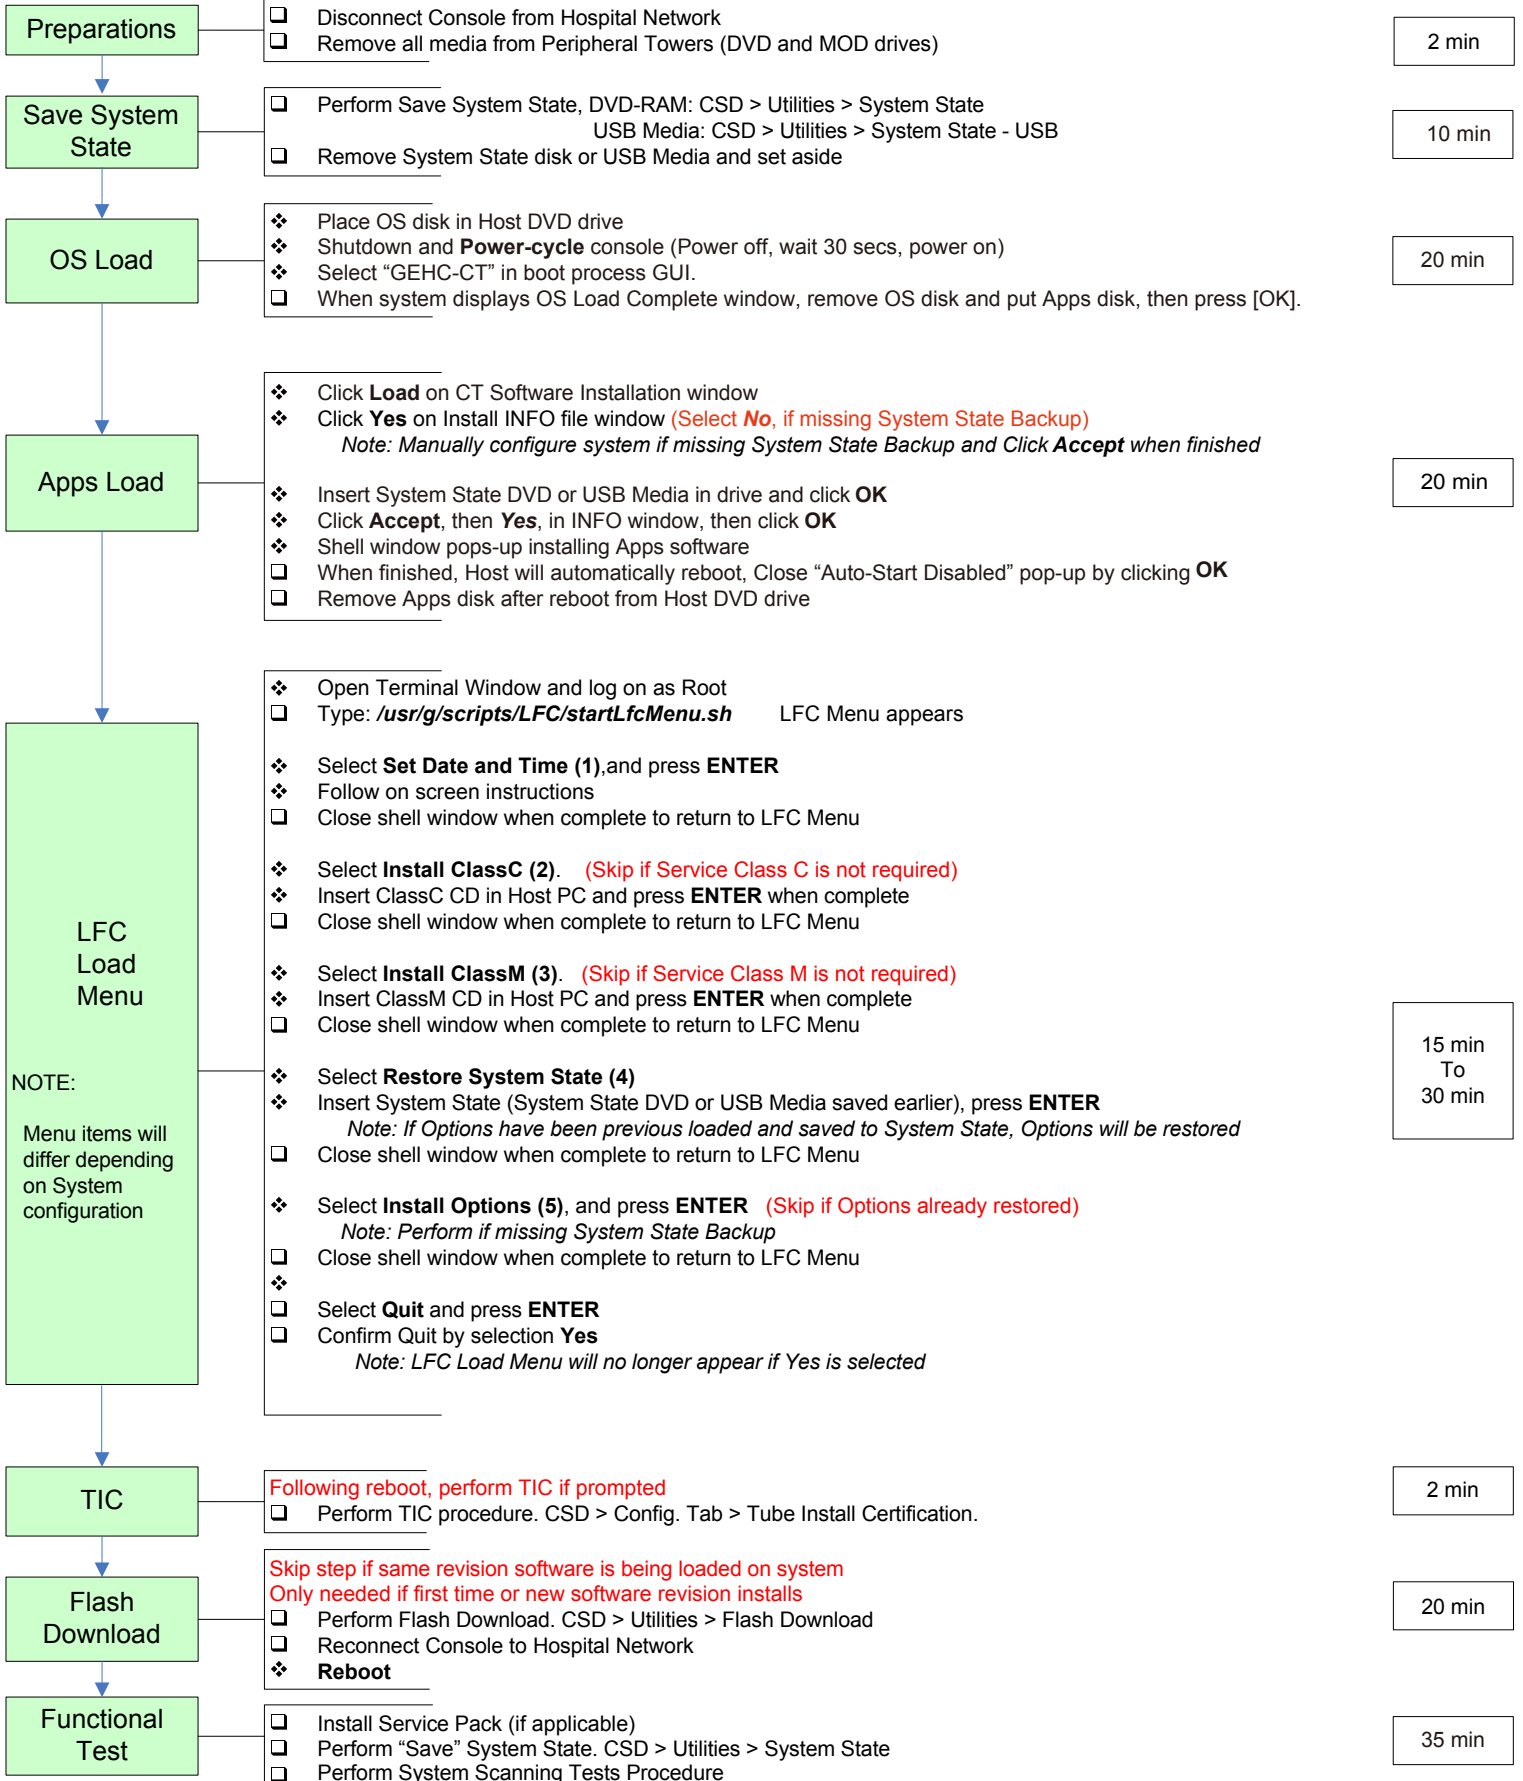

16HW36.x Load From Cold (LFC) Quick Guide

Approximate

Time

Last Updated	System	OS	APPS
October 03, 2016	LightSpeed VCT	GEHC-SLES-11-SP3	16HW36.x