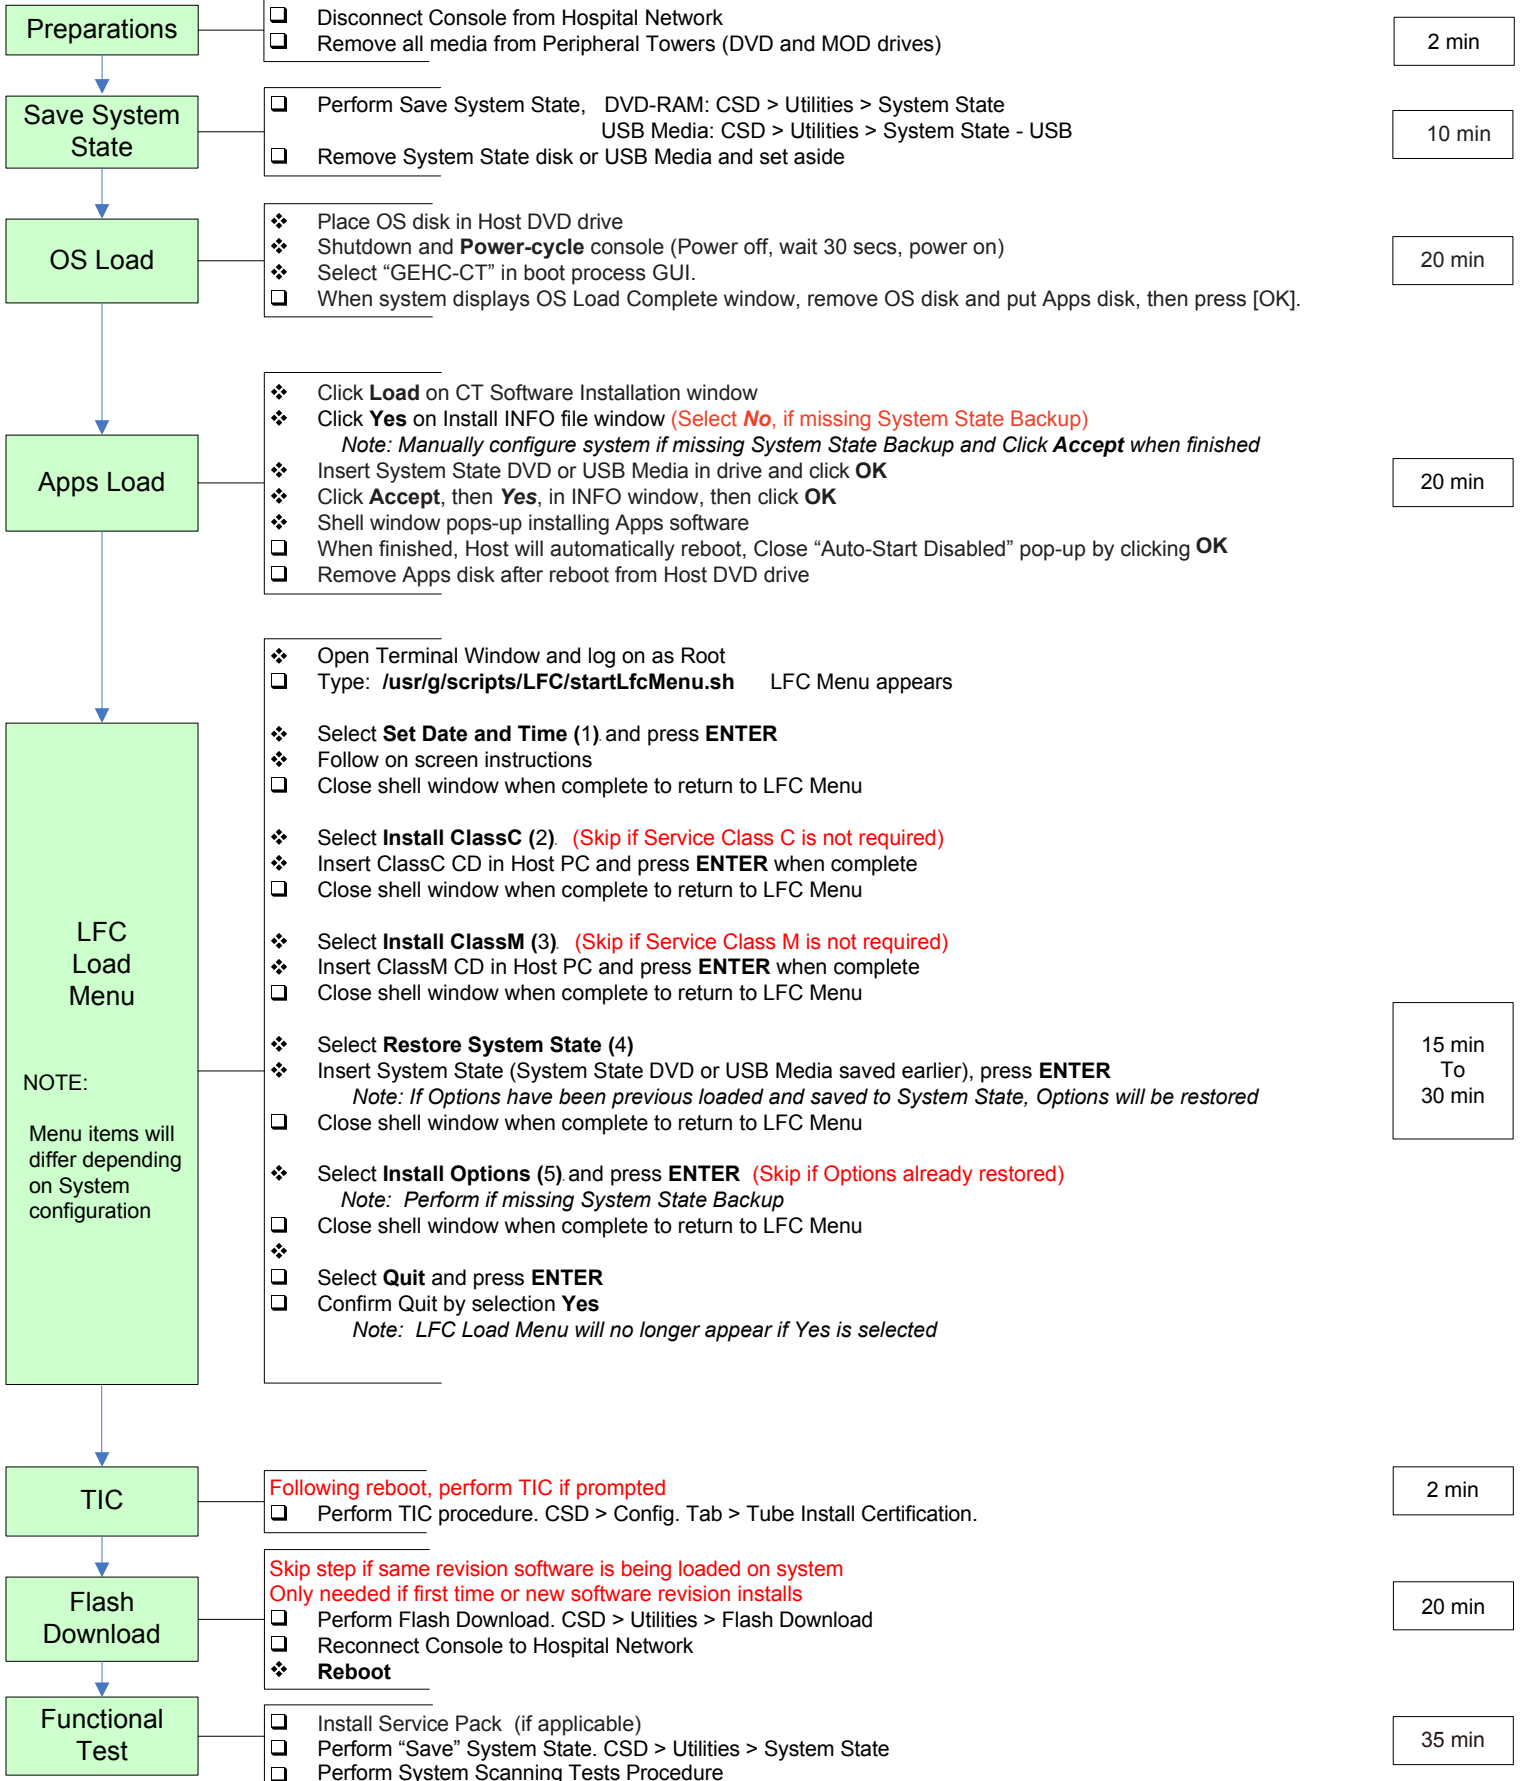

13HW31.x Load From Cold (LFC) Quick Guide

Approximate

Time

| Last Updated | System | OS | APP |
|--------------------|----------------|------------------|----------|
| September 25, 2013 | LightSpeed VCT | GEHC-SLES-11-SP1 | 13HW31.x |