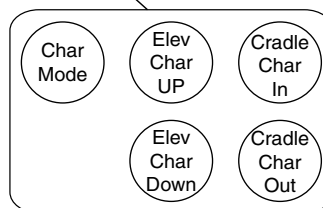

Switches:
Cradle Elevation Service

Cradle Char Pushbutton Elevation Char Pushbutton

Characterization Lights