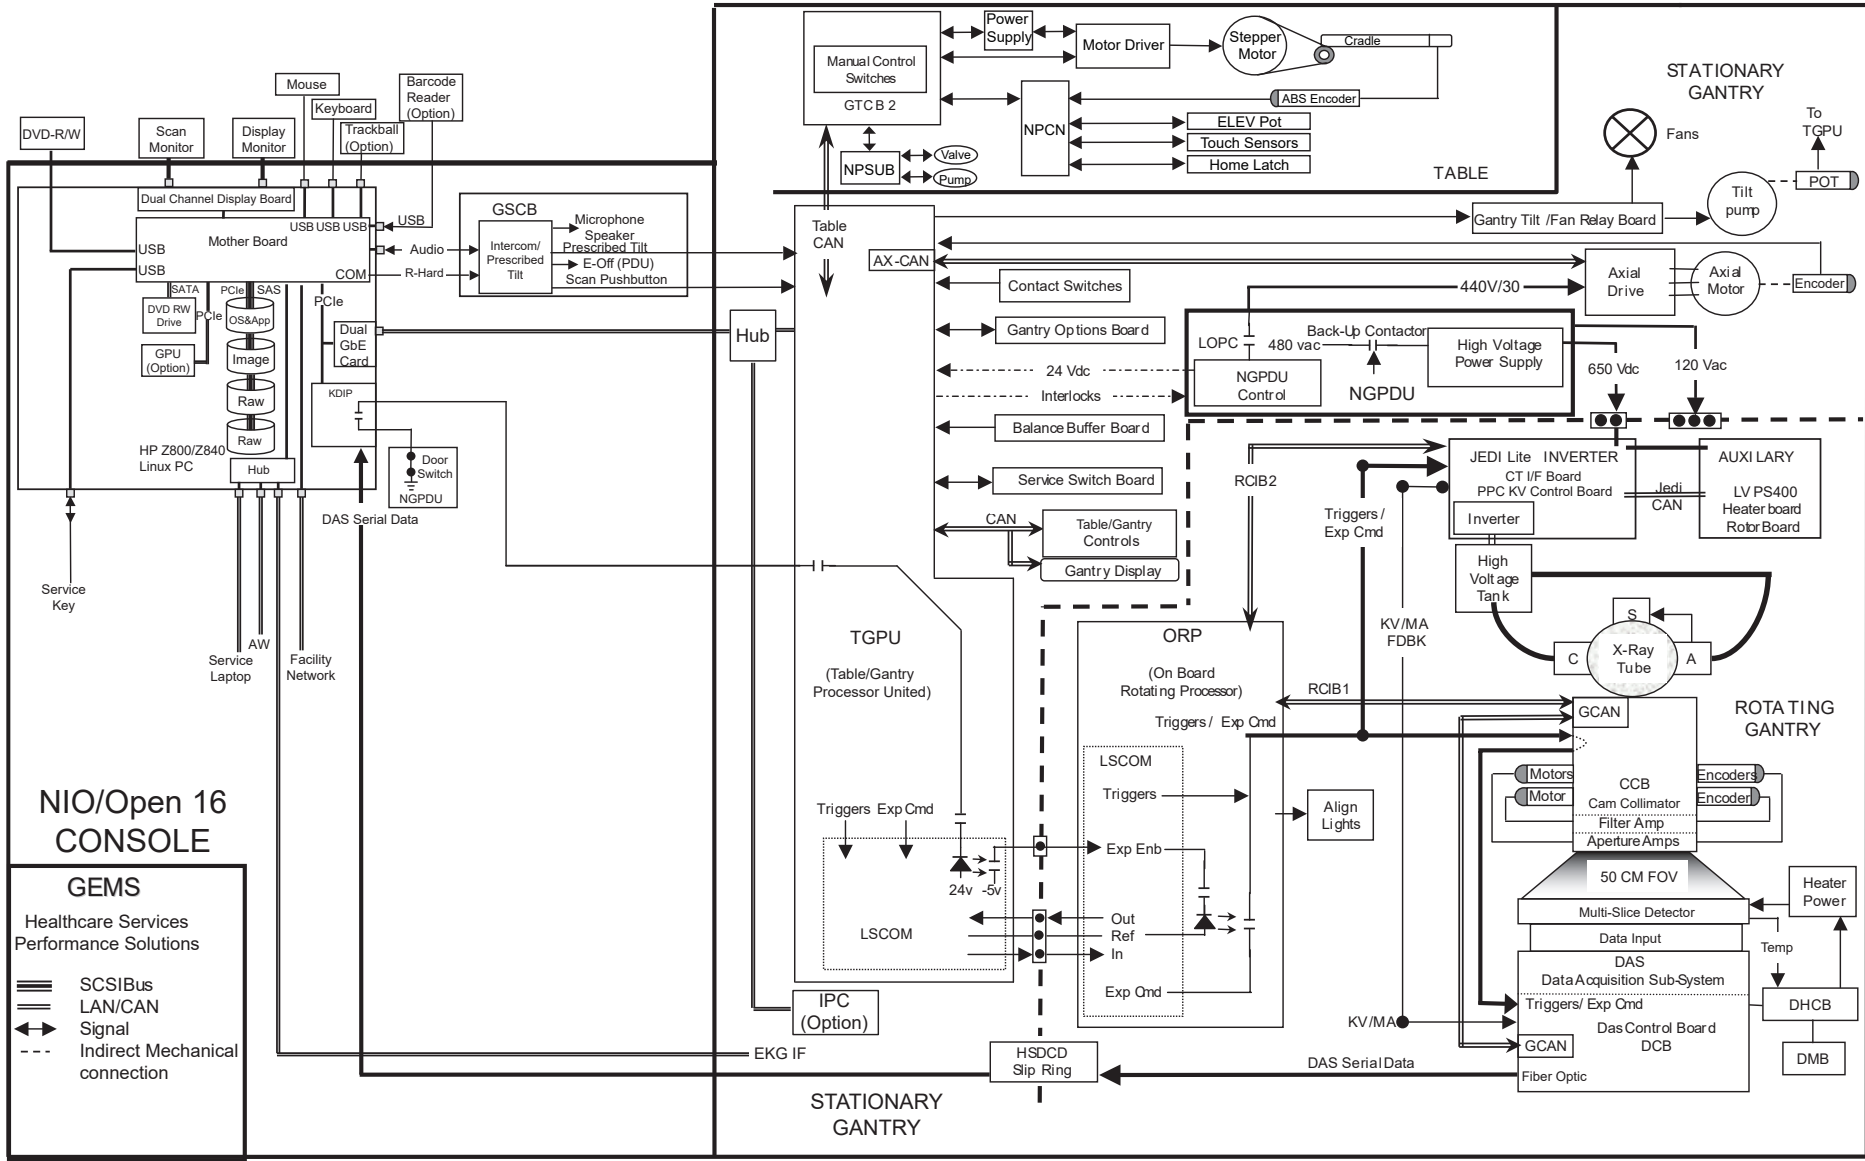

BrightSpeed System Block Diagram

**NIO/Open 16
CONSOLE**

GEMS
Healthcare Services
Performance Solutions

- === SCSIBus
- == LAN/CAN
- ↔ Signal
- Indirect Mechanical connection

STATIONARY GANTRY

ROTATING GANTRY